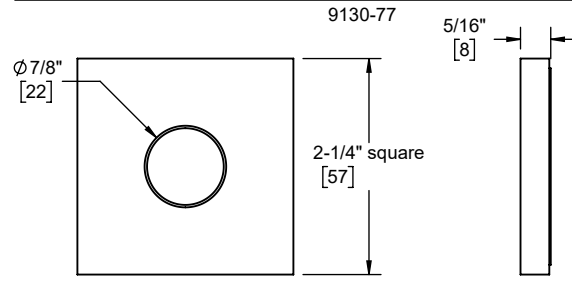

California Faucets®

Shower Flange

Adjustable Flange Only

Features

- 25+ artisan finishes including 12 PVD finishes
- All brass construction
- Secured in position with o-ring
- Use with arm 9103, 9104, 9105, 9112-XX, 9113-XX, 9116-XX

9130-37
 9130-60
 9130-65
 9130-77
 9130-85
 9130-C1
 9130-C2

9130-65-SN shown

Codes/Standards Applicable

Product meets or exceeds the following:

- None applicable

9130-37

9130-60

9130-65

9130-77

9130-85

9130-C1

9130-C2

Specifications subject to change without notice

Dimensions are inches, rounded to 1/16"
[Dimensions in brackets are mm, rounded to 1mm]