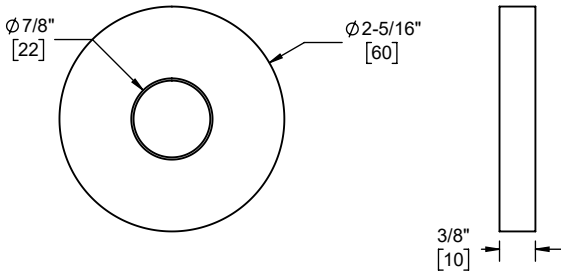

California Faucets®

Shower Flange

Adjustable Flange Only

Features

- 25+ artisan finishes including 12 PVD finishes
- All brass construction
- Secured in position with o-ring
- Use with arm 9103, 9104, 9105, 9112-XX, 9113-XX, 9116-XX

9130-37
 9130-60
 9130-65
 9130-77
 9130-85
 9130-C1
 9130-C2

9130-65-SN shown

Codes/Standards Applicable

Product meets or exceeds the following:

- None applicable

9130-37

9130-60

9130-65

9130-77

9130-85

9130-C1

9130-C2

Specifications subject to change without notice

Dimensions are inches, rounded to 1/16"
[Dimensions in brackets are mm, rounded to 1mm]