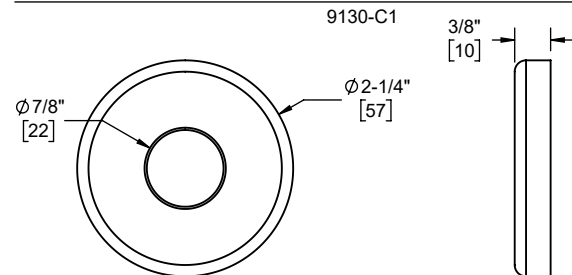

California Faucets®

Shower Flange

Adjustable Flange Only

Features

- 25+ artisan finishes including 12 PVD finishes
- All brass construction
- Secured in position with o-ring
- Use with arm 9103, 9104, 9105, 9112-XX, 9113-XX, 9116-XX

9130-37
 9130-60
 9130-65
 9130-77
 9130-85
 9130-C1
 9130-C2

9130-65-SN shown

Codes/Standards Applicable

Product meets or exceeds the following:

- None applicable

9130-37

9130-60

9130-65

9130-77

9130-85

9130-C1

9130-C2

Specifications subject to change without notice

Dimensions are inches, rounded to 1/16"
[Dimensions in brackets are mm, rounded to 1mm]