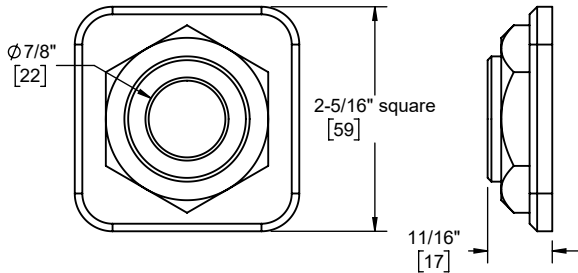

California Faucets®

Shower Flange

Adjustable Flange Only

Features

- 25+ artisan finishes including 12 PVD finishes
- All brass construction
- Secured in position with o-ring
- Use with arm 9103, 9104, 9105, 9112-XX, 9113-XX, 9116-XX

9130-77

9130-85

9130-C1

9130-C2

Specifications subject to change without notice

Dimensions are inches, rounded to 1/16"
[Dimensions in brackets are mm, rounded to 1mm]