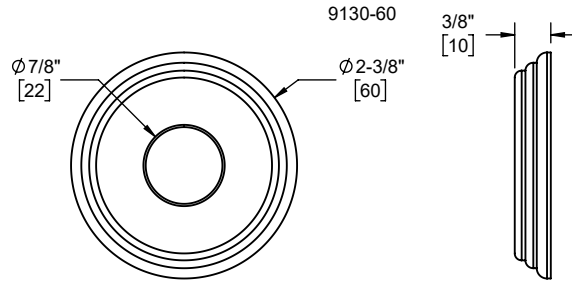

California Faucets®

Shower Flange

Adjustable Flange Only

Features

- 25+ artisan finishes including 12 PVD finishes
- All brass construction
- Secured in position with o-ring
- Use with arm 9103, 9104, 9105, 9112-XX, 9113-XX, 9116-XX

9130-37
 9130-60
 9130-65
 9130-77
 9130-85
 9130-C1
 9130-C2

9130-65-SN shown

Codes/Standards Applicable

Product meets or exceeds the following:

- None applicable

9130-37

9130-60

9130-65

9130-77

9130-85

9130-C1

9130-C2

Specifications subject to change without notice

Dimensions are inches, rounded to 1/16"
[Dimensions in brackets are mm, rounded to 1mm]