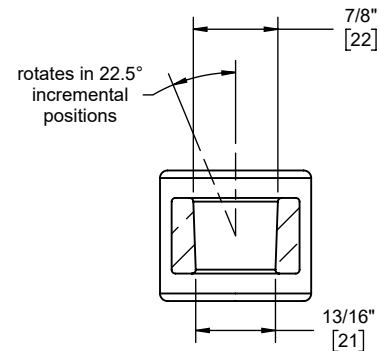

Features

- 25+ artisan finishes including 13 PVD finishes
- All brass construction
- Adjustable position slide with positive-lock swivel handle
- Accepts most conical handshower hoses
- Right or left handed based on installation
- Includes all mounting hardware

- SB-39
- SB-39K
- SB-39R
- SB-39RI
- SB-39H
- SB-39P
- SB-39PI

SB-39

SB-39K

SB-39R

SB-39RI

SB-39H

SB-39P

SB-39PI

Codes/Standards Applicable

Product meets or exceeds the following:

- ASME A112.18.1/CSA B125.1

SCALE 1:2

Dimensions are inches, rounded to 1/16"
[Dimensions in brackets are mm, rounded to 1mm]