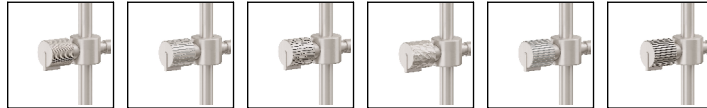

Features

- 25+ artisan finishes including 13 PVD finishes
- All brass construction
- Adjustable position slide with positive-lock swivel handle
- Accepts most conical handshower hoses
- Right or left handed based on installation
- Includes all mounting hardware

- SB-39
- SB-39K
- SB-39R
- SB-39RI
- SB-39H
- SB-39P
- SB-39PI

SB-39

SB-39K

SB-39R

SB-39RI

SB-39H

SB-39P

SB-39PI

Codes/Standards Applicable

Product meets or exceeds the following:

- ASME A112.18.1/CSA B125.1

SCALE 1:2

Dimensions are inches, rounded to 1/16"
[Dimensions in brackets are mm, rounded to 1mm]