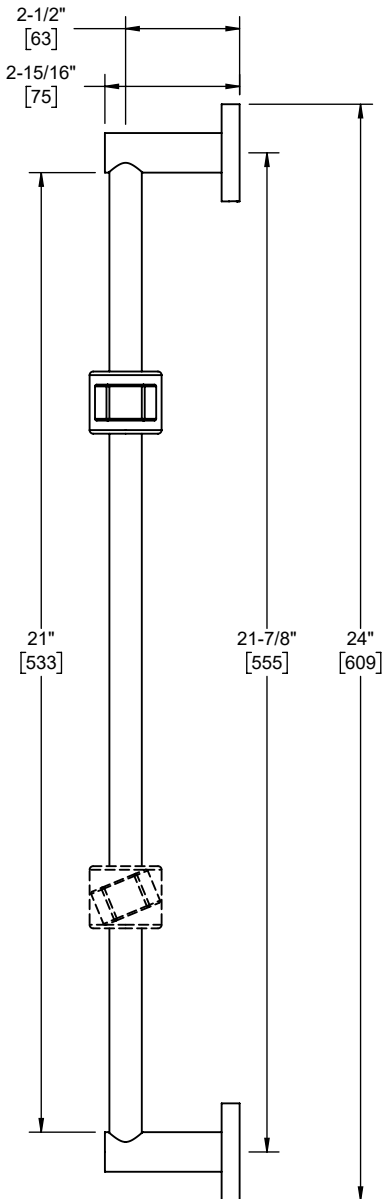

Features

- 25+ artisan finishes including 13 PVD finishes
- All brass construction
- Adjustable position slide with positive-lock swivel handle
- Accepts most conical handshower hoses
- Right or left handed based on installation
- Includes all mounting hardware

- SB-39
- SB-39K
- SB-39R
- SB-39RI
- SB-39H
- SB-39P
- SB-39PI

SB-39

SB-39K

SB-39R

SB-39RI

SB-39H

SB-39P

SB-39PI

Codes/Standards Applicable

Product meets or exceeds the following:

- ASME A112.18.1/CSA B125.1

SCALE 1:2

Dimensions are inches, rounded to 1/16"
[Dimensions in brackets are mm, rounded to 1mm]