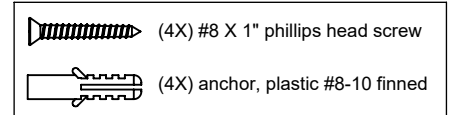

Features

- 25+ artisan finishes including 13 PVD finishes
- All brass construction
- Adjustable position slide with positive-lock swivel handle
- Accepts most conical handshower hoses
- Right or left handed based on installation
- Includes all mounting hardware

- SB-39
- SB-39K
- SB-39R
- SB-39RI
- SB-39H
- SB-39P
- SB-39PI

SB-39

SB-39K

SB-39R

SB-39RI

SB-39H

SB-39P

SB-39PI

Codes/Standards Applicable

Product meets or exceeds the following:

- ASME A112.18.1/CSA B125.1

SCALE 1:2

Dimensions are inches, rounded to 1/16"
[Dimensions in brackets are mm, rounded to 1mm]