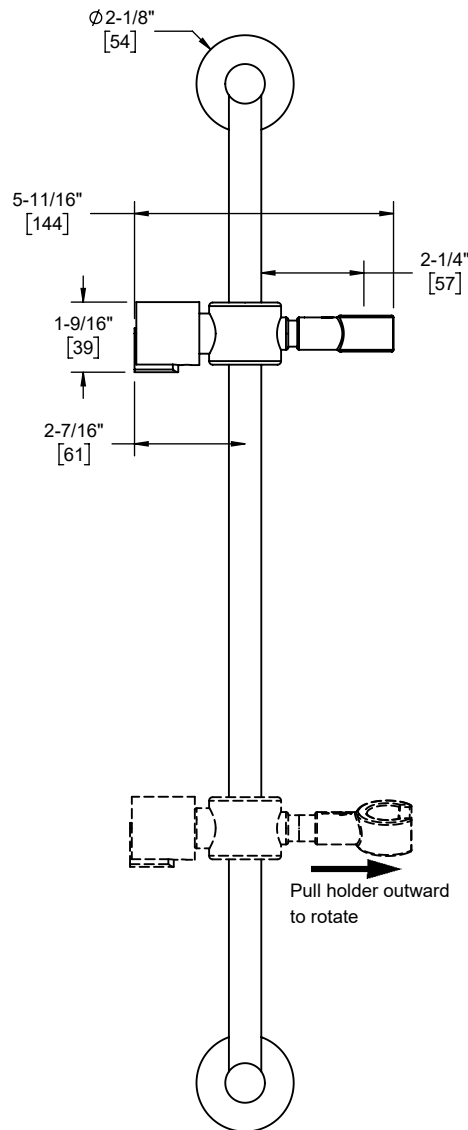

Features

- 25+ artisan finishes including 13 PVD finishes
- All brass construction
- Adjustable position slide with positive-lock swivel handle
- Accepts most conical handshower hoses
- Right or left handed based on installation
- Includes all mounting hardware

- SB-39
- SB-39K
- SB-39R
- SB-39RI
- SB-39H
- SB-39P
- SB-39PI

SB-39

SB-39K

SB-39R

SB-39RI

SB-39H

SB-39P

SB-39PI

Codes/Standards Applicable

Product meets or exceeds the following:

- ASME A112.18.1/CSA B125.1

SCALE 1:2

Dimensions are inches, rounded to 1/16"
[Dimensions in brackets are mm, rounded to 1mm]