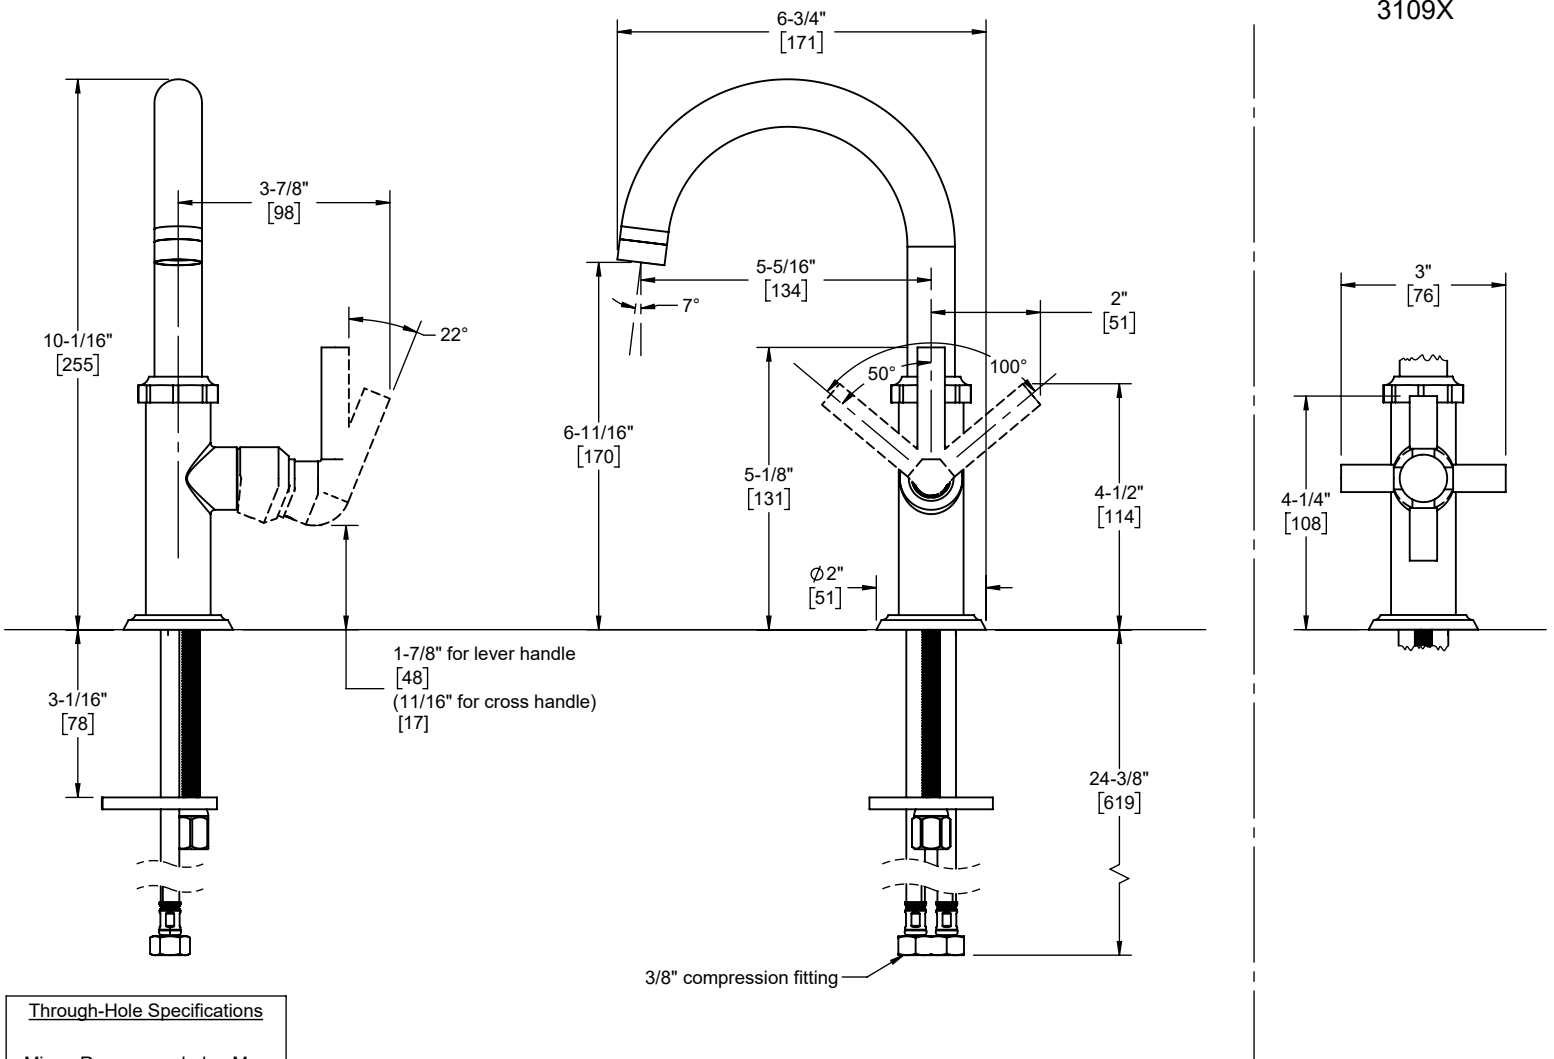

California Faucets®

**Descanso®**

Single Hole Lavatory/Bar/Prep Faucet - Low Spout

**Features**

- 25+ artisan finishes including 12 PVD finishes
- All brass construction
- 5-5/16" spout center to center
- Single handle operation cartridge with ceramic disc
- Flexible braided hoses for ease of installation
- 1.2gpm (4.5 L/min) max flow rate

**Codes/Standards Applicable**

Product meets or exceeds the following:

- ASME A112.18.1/CSA B125.1
- NSF 61, NSF 372, CEC & DOE
- EPA WaterSense
- Commonwealth of MA
- ADA compliant (lever handles only)

3109F-1-SN shown

3109XK-1-SN shown

- 3109-1
- 3109F-1
- 3109K-1
- 3109T-1
- 3109X-1
- 3109XF-1
- 3109XK-1
- 3109XT-1

Through-Hole Specifications		
Min	Recommended	Max
Ø1-1/4"	Ø1-3/8"	Ø1-9/16"
[32]	[35]	[40]

Specifications subject to change without notice

Dimensions are inches, rounded to 1/16"  
[Dimensions in brackets are mm, rounded to 1mm]