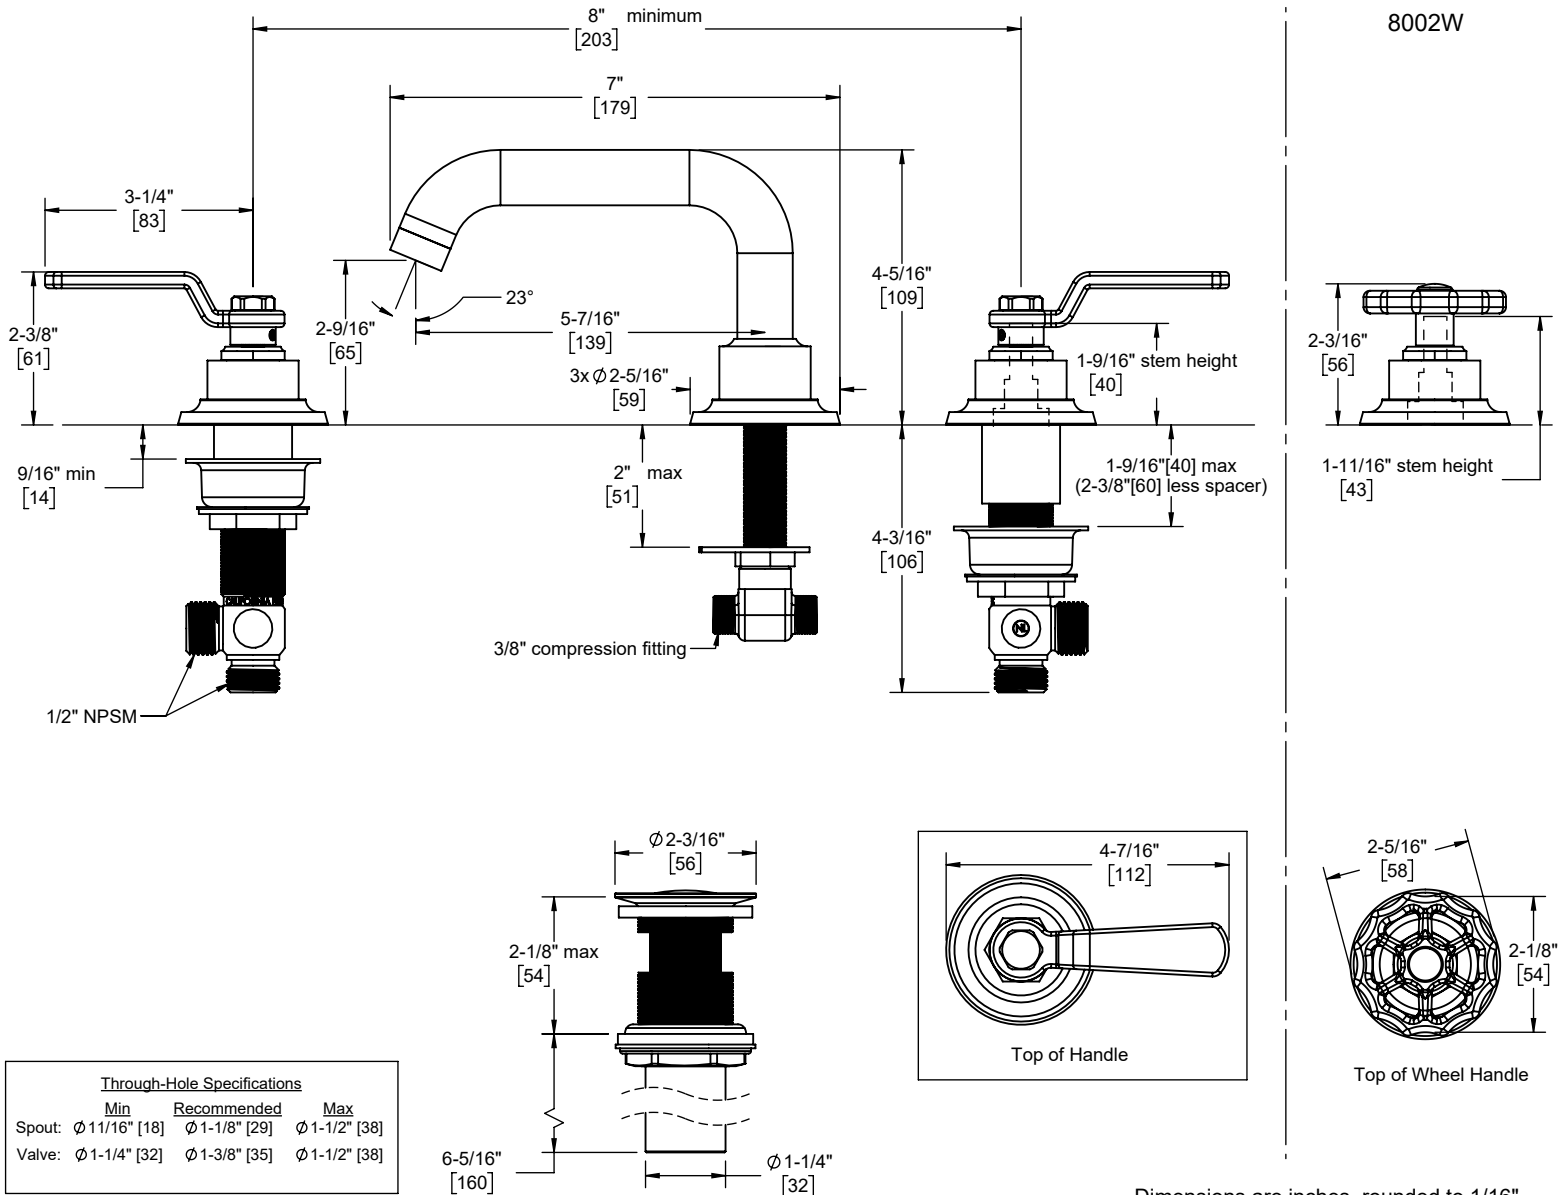

California Faucets®

Descanso Works®

Widespread Lavatory Faucet

Features

- Available in 28 finishes including 13 PVD finishes
- All brass construction
- 1/4 turn ceramic disc cartridge(s)
- Flexible braided hoses for ease of installation
- ϕ 1-1/4" all brass touch style pop up drain assembly
- 1.2gpm (4.5 L/min) max flow rate

8002
8002W
8002WR
8002WB

8002 shown

Codes/Standards

Product meets or exceeds the following:

- ASME A112.18.1/CSA B125.1
- NSF 61, NSF 372, CEC & DOE
- EPA WaterSense
- Commonwealth of MA
- ADA compliant with lever handles

Specifications subject to change without notice

Dimensions are inches, rounded to 1/16"
[Dimensions in brackets are mm, rounded to 1mm]