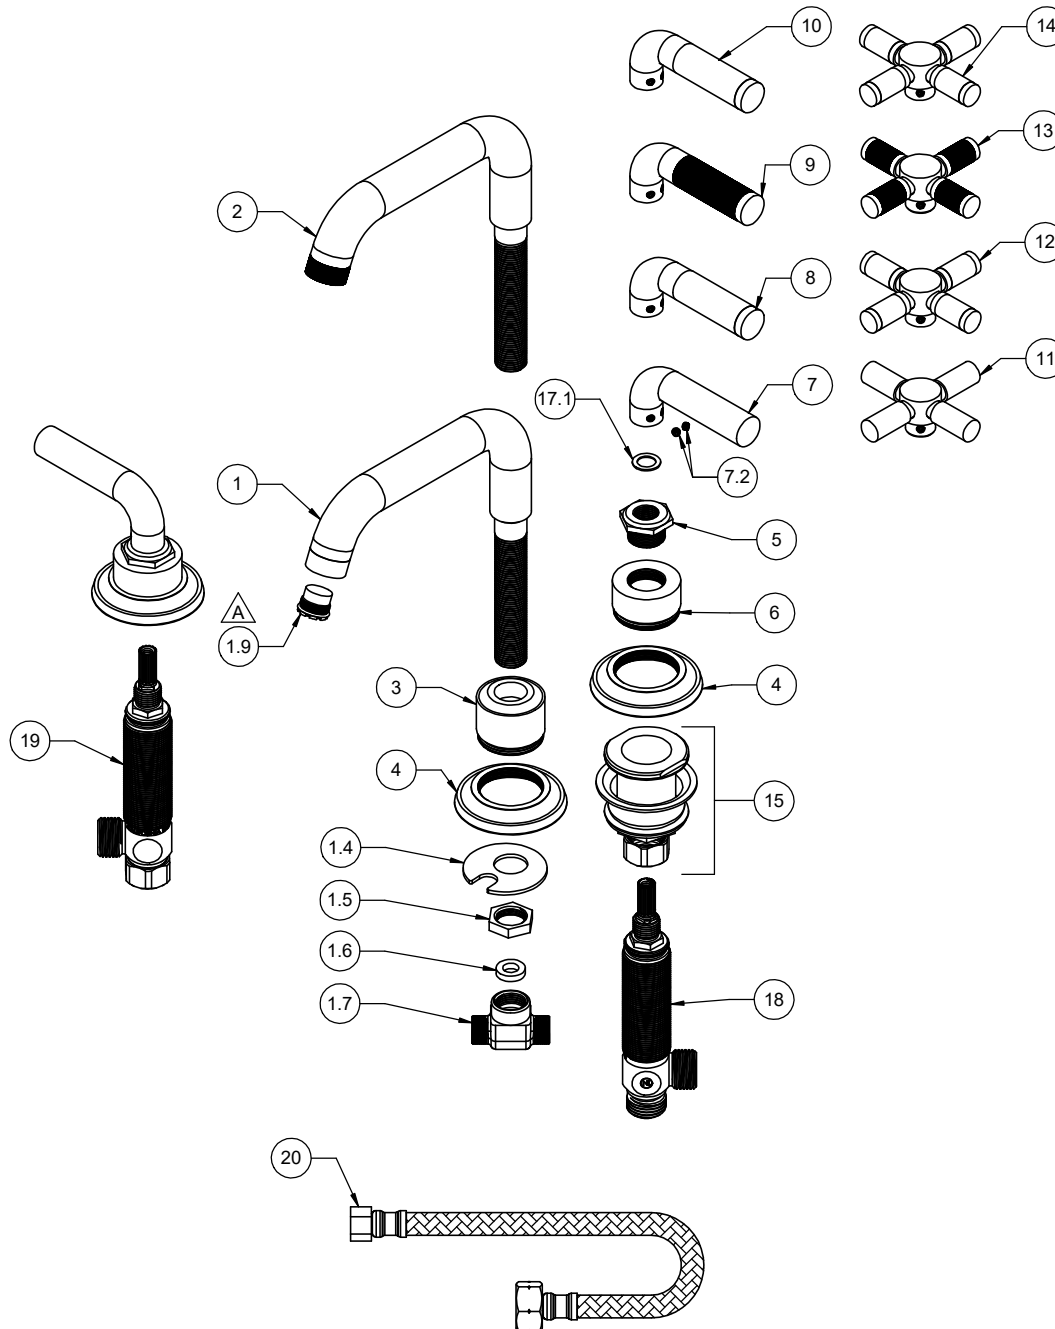

△ REQUIRES ITEM 22

3002	3002X
3002F	3002XF
3002K	3002XK
3002T	3002XT

3002 3002X
3002F 3002XF
3002K 3002XK
3002T 3002XT

To order spare parts add and/or replace as stated below:

SPD- prefix added to part number(s)
-ZZ replaced with finish code (see finish table)
-WW replaced with **-90** (light finish) or **-96** (dark finish)

Ex: **SPD-7-100278-PC** or **SPD-86030-96**

ITEM	PART NO.	DESCRIPTION	QTY.
for 3002 / F / T / X / XF / XT			
1	7-100278-ZZ	ASM, LAV SPOUT, INDUSTRIAL, SMOOTH <i>(incl. 1.4, 1.5, 1.6, 1.7, 1.9)</i>	1
1.4	881766-99	WSHR HORSESHOE	1
1.5	881276-99	NUT, HEX 3/8"-18 NPSM X .20 HT	1
1.6	87162-80	WSHR Ø8.5 X Ø15.5 X 3.5MM EPDM A70 (NSF-61-12 & WRAS)	1
1.7	880083-90	TEE, 3-WAY LAV - SS	1
1.9	880356-81	INSERT, 1.2 GPM, TT LAMINAR (CACHE)	1
for 3002K / XK			
2	7-100283-ZZ	ASM, LAV SPOUT, INDUSTRIAL, KNURLED <i>(incl. 1.4, 1.5, 1.6, 1.7, 1.9)</i>	1
3	10749-ZZ	BASE, LAV SPT, W/THRU-HOLE	1
4	10363-ZZ	RING, BASE, TRAD	3
5	10760-ZZ	NUT, SCALLOPED ESCUTCHEON	2
6	10751-ZZ	ESCUTCHEON, SCALLOPED	2
for 30 series			
7	7-100146-ZZ	ASM, LEVER, 74 SERIES "BROACHED" <i>(incl. 7.2)</i>	2
7.2	86030-WW	SETScrew 8-32 X 1/8 SCKT HD CUP PT SS	2
for 30F series			
8	7-100277-ZZ	ASM, CARBON FIBER LEVER <i>(incl. 7.2)</i>	2
for 30K series			
9	7-100271-ZZ	ASM, KNURLED LEVER <i>(incl. 7.2)</i>	2
for 30T series			
10	7-100564-ZZ	ASM, INDUSTRIAL HDL TEAK <i>(incl. 7.2)</i>	2
for 30X series			
11	7-100291-ZZ	ASM, INDUSTRIAL X-HDL SMOOTH <i>(incl. 7.2)</i>	2
for 30XF series			
12	7-100292-ZZ	ASM, INDUSTRIAL X-HDL CARBON FIBER <i>(incl. 7.2)</i>	2
for 30XK series			
13	7-100293-ZZ	ASM, INDUSTRIAL X-HDL KNURLED <i>(incl. 7.2)</i>	2
for 30XT series			
14	7-100565-ZZ	ASM, INDUSTRIAL X-HDL TEAK <i>(incl. 7.2)</i>	2

ITEM	PART NO.	DESCRIPTION	QTY.	
15	6-200294	KIT, W/S INV NUT - 2 SETS (1 SET - 6-200294-1)	1	
17.1	87340-81	WSHR Ø.590" X Ø.390" X .030" BLK UHMW	2	
18	6-200087	ASM, COLD-LAV "NL" BODY & CART (.25 Pb)-G4 <i>(incl. CART-WS-LTC)</i>	1	
19	6-200088	ASM, HOT-LAV "NL" BODY & CART (.25 Pb)-G4 <i>(incl. CART-WS-RTC)</i>	1	
20	880099-99	HOSE, POLY BRAIDED, 1/2 IPS X 3/8 CMP X 12 (DN6-SILICONE) (NL, NSF-61-12 & WRAS)	2	
22	223472-99	KEY, TT CACHE AERATOR INSERT	1	
for ITEM 7.2	23	882042-99	KEY, ALLEN, 5/64", BLACK	1