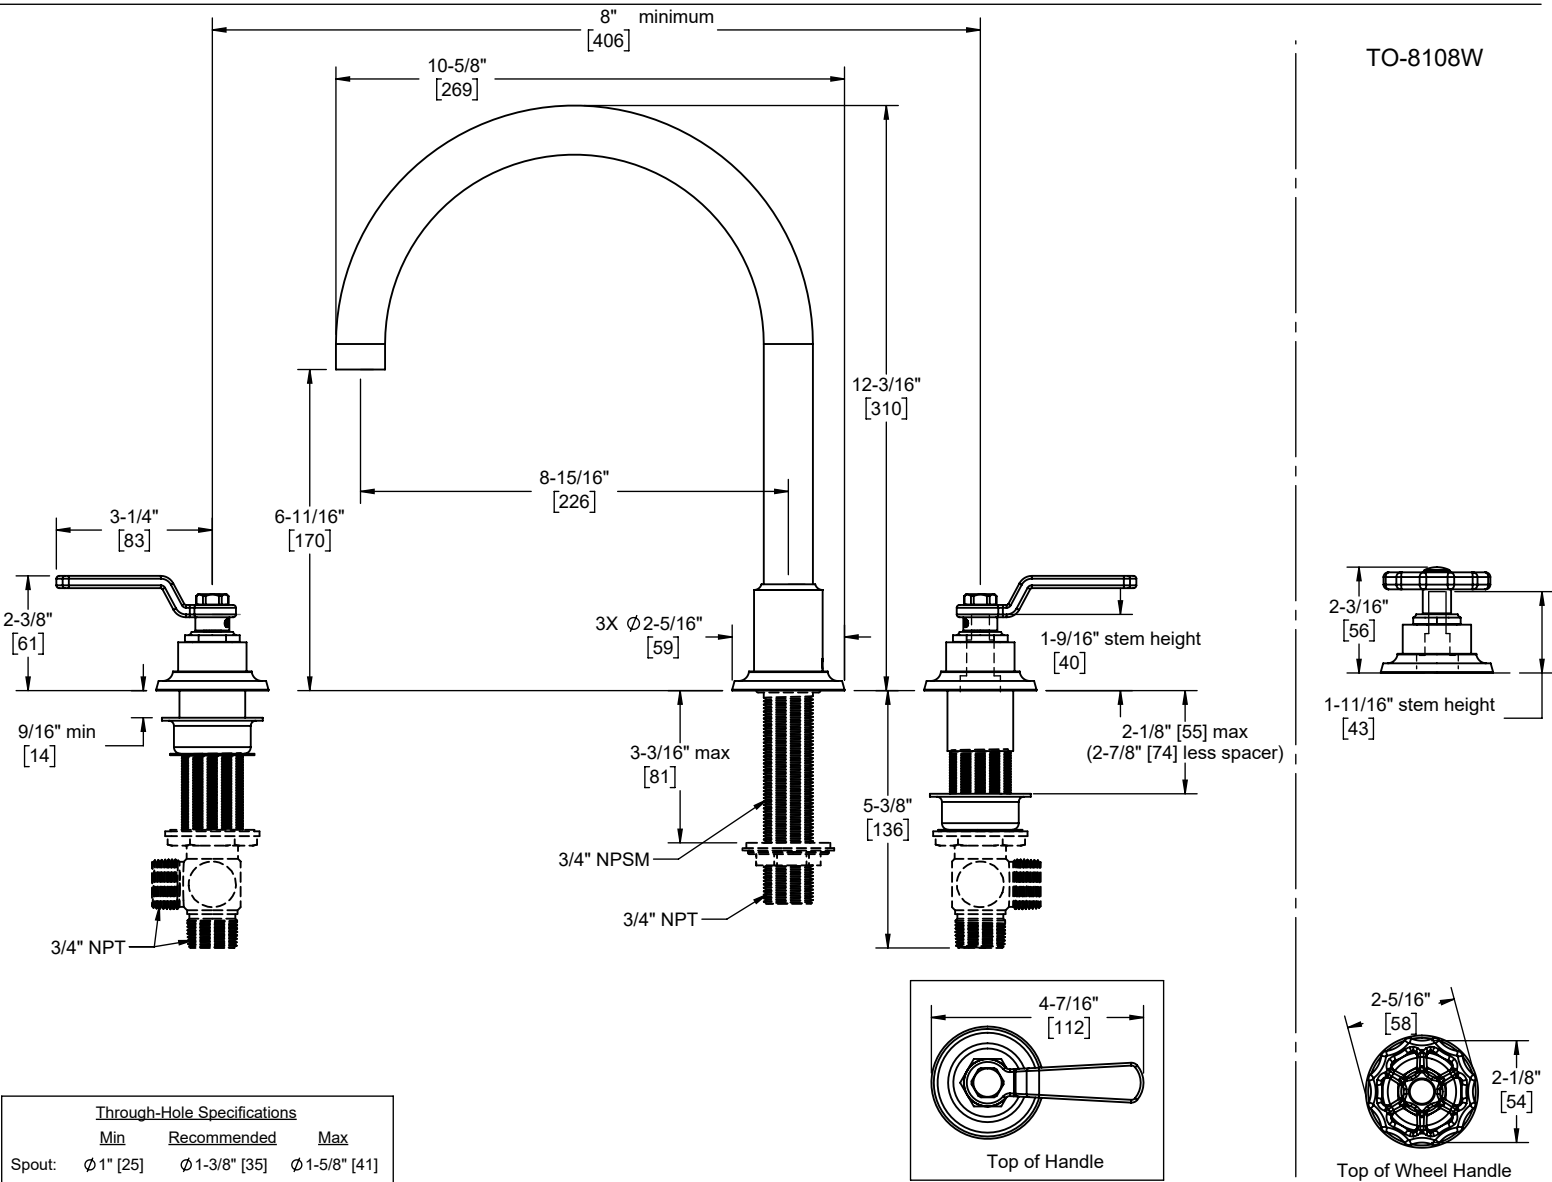

## Roman Tub Set Trim

### Features

- Available in 28 finishes including 13 PVD finishes
- All brass construction
- Spout has easy Quick Connect fitting
- Max flow rate: 16 gpm (60.6 L/min) at 60 psi
- 1/4 turn ceramic disc cartridge(s)
- Requires rough valve (08-75-30) sold separately

### Codes/Standards

Product meets or exceeds the following:

- ASME A112.18.1/CSA B125.1
- ADA compliant for lever handles

TO-8108 shown

TO-8108  
TO-8108W  
TO-8108WB  
TO-8108WR

TO-8108W

#### Through-Hole Specifications

	Min	Recommended	Max
Spout:	Ø1" [25]	Ø1-3/8" [35]	Ø1-5/8" [41]
Valve:	Ø1-1/4" [32]	Ø1-3/8" [35]	Ø1-5/8" [41]

Specifications subject to change without notice

Dimensions are inches, rounded to 1/16"  
[Dimensions in brackets are mm, rounded to 1mm]