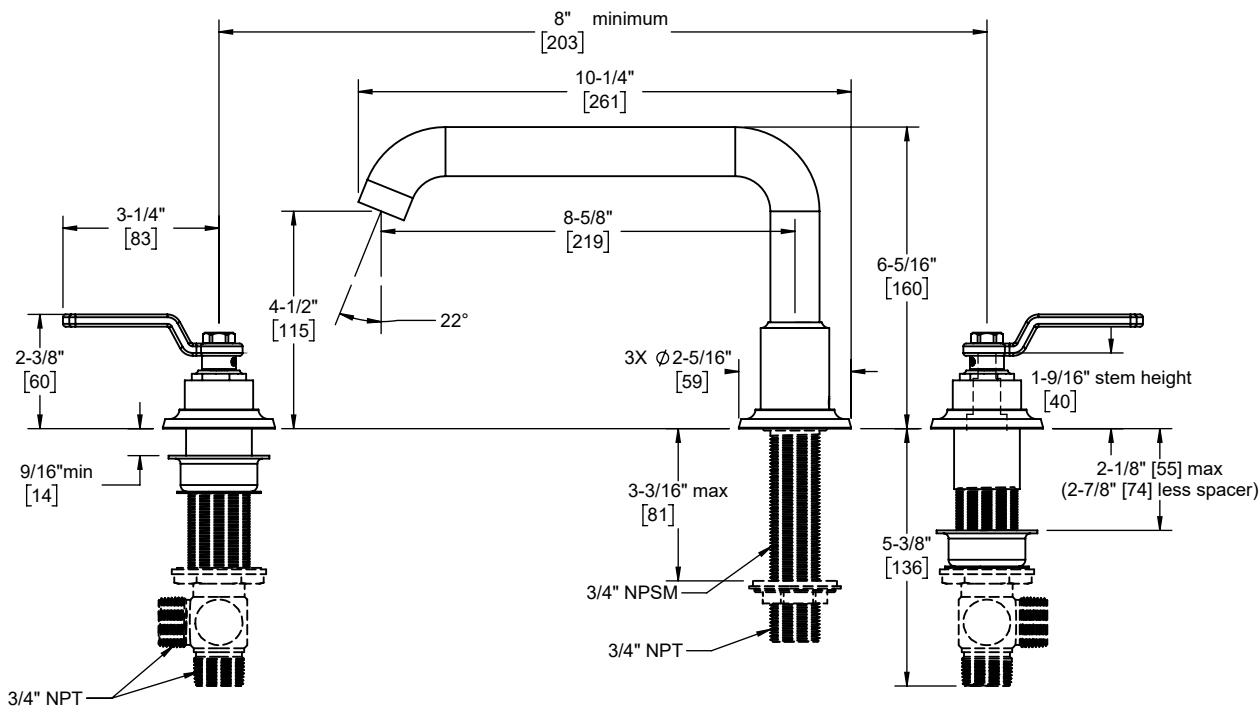

California Faucets®

Descanso Works®

Roman Tub Set Trim

Features

- Available in 28 finishes including 13 PVD finishes
- All brass construction
- Spout has easy Quick Connect fitting
- Max flow rate: 16 gpm (60.6 L/min) at 60 psi
- 1/4 turn ceramic disc cartridge(s)
- Requires rough valve (08-75-30) sold separately

TO-8008
TO-8008W
TO-8008WB
TO-8008WR

TO-8008 shown

Codes/Standards

Product meets or exceeds the following:

- ASME A112.18.1/CSA B125.1
- ADA compliant with lever handles

TO-8008W

Top of Wheel Handle

Through-Hole Specifications			
	Min	Recommended	Max
Spout:	Ø 1" [25]	Ø 1-3/8" [35]	Ø 1-5/8" [41]
Valve:	Ø 1-1/4" [32]	Ø 1-3/8" [35]	Ø 1-5/8" [41]

Specifications subject to change without notice

Dimensions are inches, rounded to 1/16"
[Dimensions in brackets are mm, rounded to 1mm]