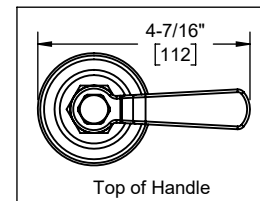

California Faucets®

Descanso Works®

Roman Tub Set Trim

Features

- Available in 28 finishes including 13 PVD finishes
- All brass construction
- Spout has easy Quick Connect fitting
- Max flow rate: 16 gpm (60.6 L/min) at 60 psi
- 1/4 turn ceramic disc cartridge(s)
- Requires rough valve (08-75-30) sold separately

TO-8008
TO-8008W
TO-8008WB
TO-8008WR

TO-8008 shown

Codes/Standards

Product meets or exceeds the following:

- ASME A112.18.1/CSA B125.1
- ADA compliant with lever handles

TO-8008W

Top of Wheel Handle

Through-Hole Specifications			
	Min	Recommended	Max
Spout:	Ø 1" [25]	Ø 1-3/8" [35]	Ø 1-5/8" [41]
Valve:	Ø 1-1/4" [32]	Ø 1-3/8" [35]	Ø 1-5/8" [41]

Specifications subject to change without notice

Dimensions are inches, rounded to 1/16"
[Dimensions in brackets are mm, rounded to 1mm]