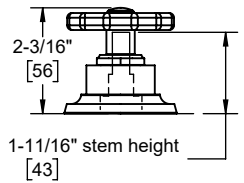

California Faucets®

Descanso Works®

Roman Tub Set Trim

Features

- Available in 28 finishes including 13 PVD finishes
- All brass construction
- Spout has easy Quick Connect fitting
- Max flow rate: 16 gpm (60.6 L/min) at 60 psi
- 1/4 turn ceramic disc cartridge(s)
- Requires rough valve (08-75-30) sold separately

TO-8008
TO-8008W
TO-8008WB
TO-8008WR

TO-8008 shown

Codes/Standards

Product meets or exceeds the following:

- ASME A112.18.1/CSA B125.1
- ADA compliant with lever handles

TO-8008W

Top of Wheel Handle

Through-Hole Specifications			
	Min	Recommended	Max
Spout:	Ø 1" [25]	Ø 1-3/8" [35]	Ø 1-5/8" [41]
Valve:	Ø 1-1/4" [32]	Ø 1-3/8" [35]	Ø 1-5/8" [41]

Specifications subject to change without notice

Dimensions are inches, rounded to 1/16"
[Dimensions in brackets are mm, rounded to 1mm]