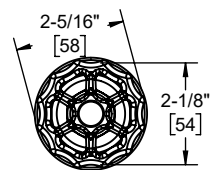

California Faucets®

Descanso Works®

Roman Tub Set Trim

Features

- Available in 28 finishes including 13 PVD finishes
- All brass construction
- Spout has easy Quick Connect fitting
- Max flow rate: 16 gpm (60.6 L/min) at 60 psi
- 1/4 turn ceramic disc cartridge(s)
- Requires rough valve (08-75-30) sold separately

TO-8008
TO-8008W
TO-8008WB
TO-8008WR

TO-8008 shown

Codes/Standards

Product meets or exceeds the following:

- ASME A112.18.1/CSA B125.1
- ADA compliant with lever handles

TO-8008W

Top of Wheel Handle

Through-Hole Specifications			
	Min	Recommended	Max
Spout:	Ø 1" [25]	Ø 1-3/8" [35]	Ø 1-5/8" [41]
Valve:	Ø 1-1/4" [32]	Ø 1-3/8" [35]	Ø 1-5/8" [41]

Specifications subject to change without notice

Dimensions are inches, rounded to 1/16"
[Dimensions in brackets are mm, rounded to 1mm]