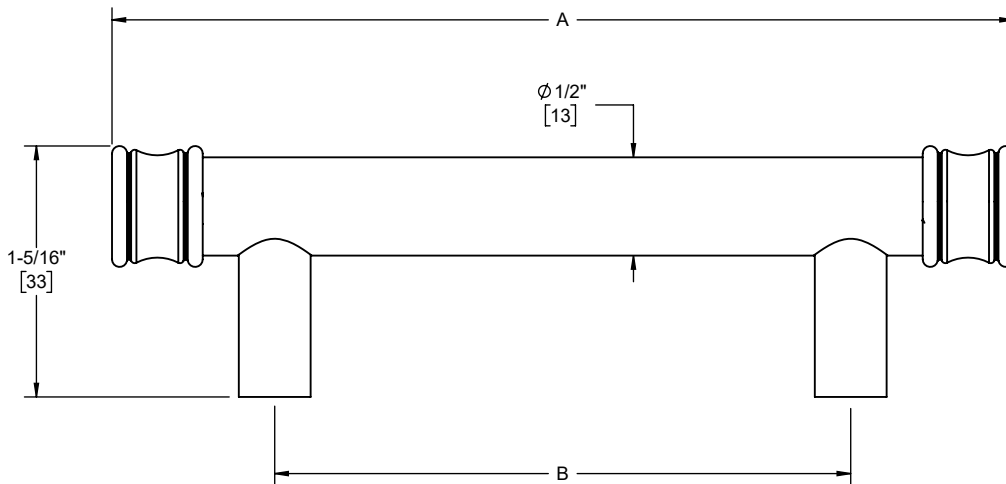

**Features**

- Over 28 finishes including 13 PVD finishes
- All brass construction
- Includes all mounting hardware

- 9482-K10-3.0
- 9482-K10-3.5
- 9482-K10-4.0
- 9482-K10-6.0
- 9482-K10-8.0

**Codes/Standards**

Product meets or exceeds the following:

- None applicable

9482-K10-3.0 shown

SKU	A	B
9482-K10-3.0	4-11/16" [119]	3" [76]
9482-K10-3.5	5-3/16" [132]	3-1/2" [89]
9482-K10-4.0	5-11/16" [145]	4" [102]
9482-K10-6.0	7-11/16" [195]	6" [152]
9482-K10-8.0	9-11/16" [246]	8" [203]

Dimensions are inches, rounded to 1/16"  
[Dimensions in brackets are mm, rounded to 1mm]

Specifications subject to change without notice