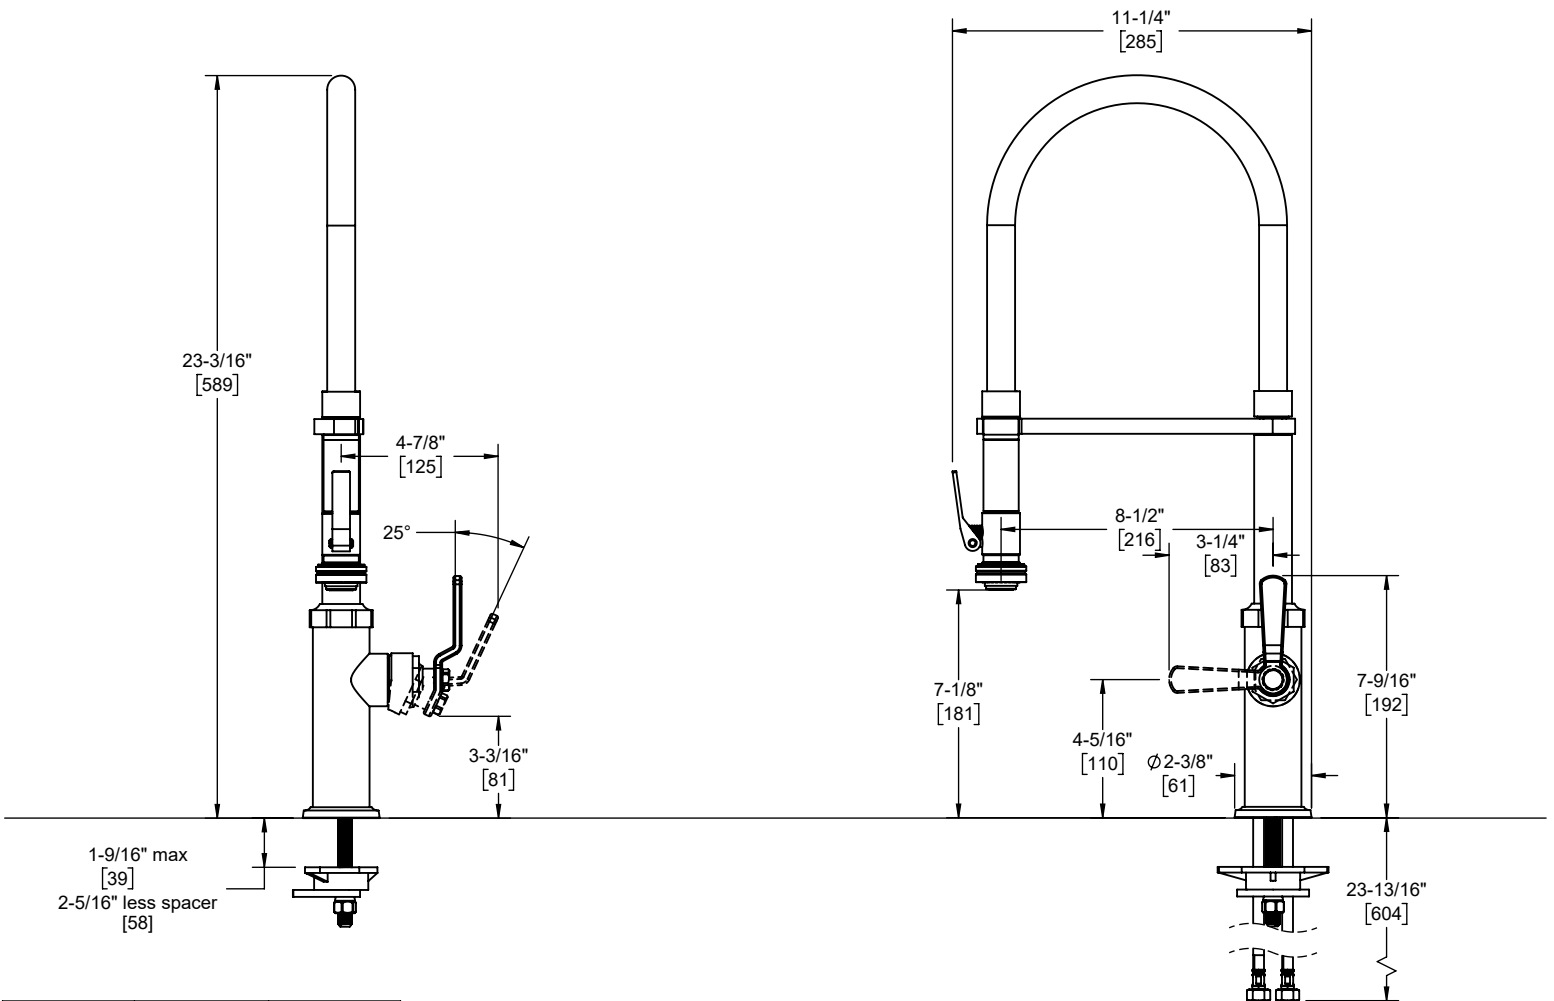

California Faucets®

Descanso Works®

Squeeze Lever Culinary Kitchen Faucet

Features

- Available in 28 finishes including 13 PVD finishes
- Brass construction with closed coil stainless steel spring
- 360° rotating arm with magnetic sprayhead docking
- Squeeze lever activates spray mode
- Spray jets have easy-to-clean surface
- Ceramic disc cartridge
- Max flow rate: 1.8 gpm (6.8 L/min)

Codes/Standards Applicable

Product meets or exceeds the following:

- ASME A112.18.1/CSA B125.1
- NSF 61, NSF 372, CEC, & DOE
- Commonwealth of MA
- ADA compliant

K81-150SQ-BL
K81-150FSQ-BL

K81-150SQ-BL-ZZ shown

Through-Hole Specifications

Min	Recommended	Max
Ø1-1/4" [32]	Ø1-3/8" [35]	Ø1-3/8" [38]

Specifications subject to change without notice

Dimensions are inches, rounded to 1/16"
[Dimensions in brackets are mm, rounded to 1mm]