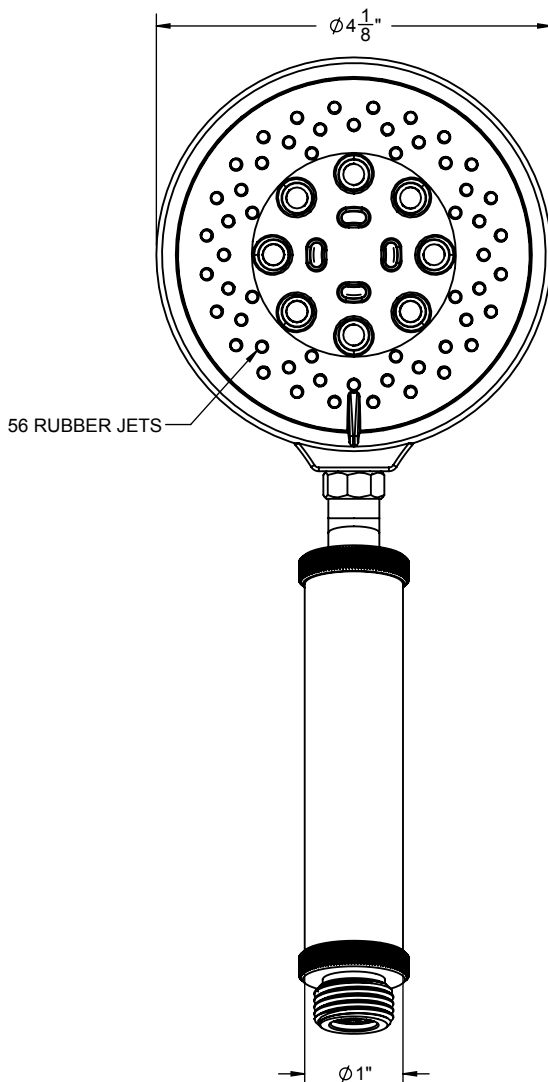

California Faucets®

Handshower

4-1/8" BRASS MULTI-FUNCTION HANDSHOWER

Features

- 1/2" MIP inlet
- 3 function handshower: rain, air, & massage
- Self-cleaning rubber jets
- All brass body with coined accents
- 4-1/8" diameter, gray face
- Replace .FR with desired max flow rate:
 - HS-083.25 for 2.5 gpm
 - HS-083.20 for 2.0 gpm
 - HS-083.18 for 1.8 gpm
- Over 28 finishes including 13 PVD finishes

HS-083-85.25
 HS-083-85.20
 HS-083-85.18

Codes/Standards Applicable

Product meets or exceeds the following:

- ASME A112.18.1/CSA B125.1
- CEC (1.8 gpm)
- DOE (1.8, 2.0 & 2.5 gpm)
- Commonwealth of MA
- EPA WaterSense (2.0 gpm)

SPECIFICATIONS SUBJECT TO CHANGE WITHOUT NOTICE

ALL DIMENSIONS SHOWN TO NEAREST 1/16"