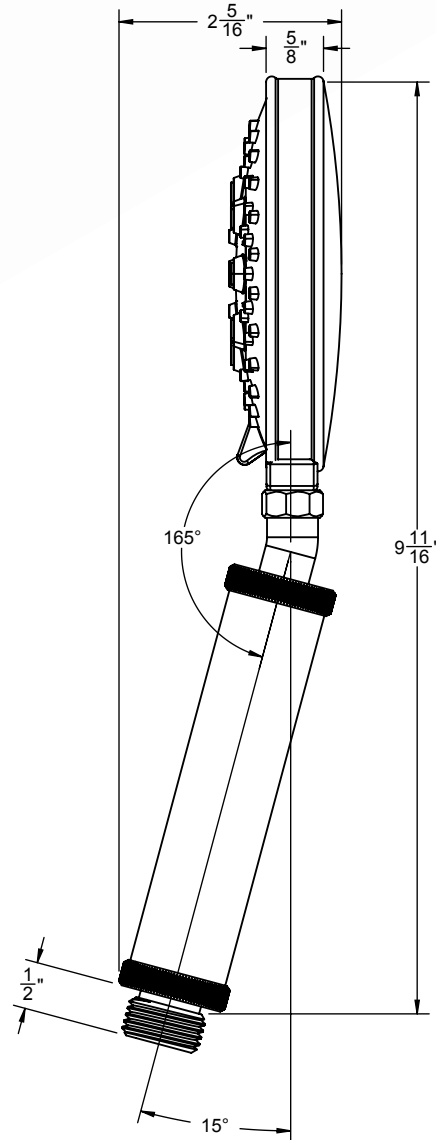

California Faucets®

Handshower

4-1/8" BRASS MULTI-FUNCTION HANDSHOWER

Features

- 1/2" MIP inlet
- 3 function handshower: rain, air, & massage
- Self-cleaning rubber jets
- All brass body with coined accents
- 4-1/8" diameter, gray face
- Replace .FR with desired max flow rate:
 - HS-083.25 for 2.5 gpm
 - HS-083.20 for 2.0 gpm
 - HS-083.18 for 1.8 gpm
- Over 28 finishes including 13 PVD finishes

HS-083-85.25
 HS-083-85.20
 HS-083-85.18

Codes/Standards Applicable

Product meets or exceeds the following:

- ASME A112.18.1/CSA B125.1
- CEC (1.8 gpm)
- DOE (1.8, 2.0 & 2.5 gpm)
- Commonwealth of MA
- EPA WaterSense (2.0 gpm)

SPECIFICATIONS SUBJECT TO CHANGE WITHOUT NOTICE

ALL DIMENSIONS SHOWN TO NEAREST 1/16"