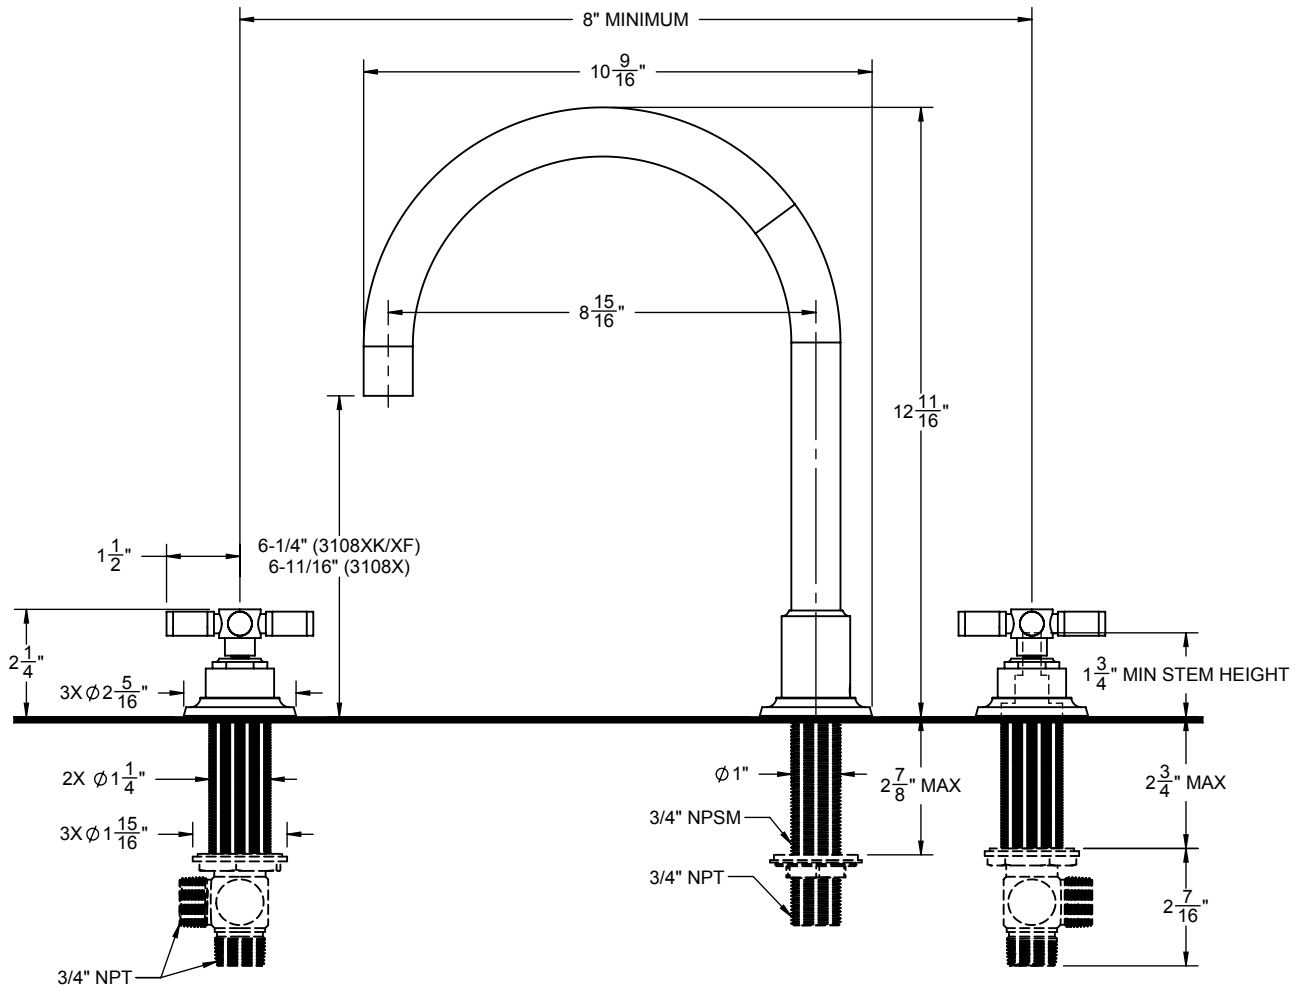

California Faucets®

**Descanso®**

**ROMAN TUB SET TRIM**

**Features**

- 8-15/16" spout center to center
- Spout has easy Quick Connect fitting
- 16 gpm (60.6 L/min) max flow rate at 60 psi
- Requires rough valve (08-75-65) sold separately
- All brass construction
- Over 30 finishes including 15 PVD finishes

**TO-3108X  
TO-3108XK  
TO-3108XF**

TO-3108XF SHOWN

**Codes/Standards Applicable**

- Product meets or exceeds the following:
- ASME A112.18.1/CSA B125.1

| THROUGH-HOLE SPECIFICATIONS |               |               |
|-----------------------------|---------------|---------------|
| MIN                         | RECOMENDED    | MAX           |
| SPOUT: $\phi$ 1"            | $\phi$ 1-3/8" | $\phi$ 1-5/8" |
| VALVE: $\phi$ 1-1/4"        | $\phi$ 1-3/8" | $\phi$ 1-5/8" |

SPECIFICATIONS SUBJECT TO CHANGE WITHOUT NOTICE

ALL DIMENSIONS SHOWN TO NEAREST 1/16"