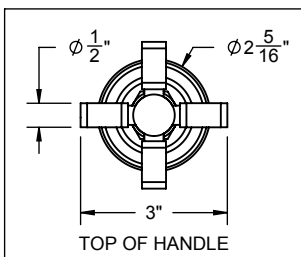

California Faucets®

**Descanso®**

**ROMAN TUB SET TRIM**

**Features**

- 8-15/16" spout center to center
- Spout has easy Quick Connect fitting
- 16 gpm (60.6 L/min) max flow rate at 60 psi
- Requires rough valve (08-75-65) sold separately
- All brass construction
- Over 30 finishes including 15 PVD finishes

**TO-3108X  
TO-3108XK  
TO-3108XF**

TO-3108XF SHOWN

**Codes/Standards Applicable**

- Product meets or exceeds the following:
- ASME A112.18.1/CSA B125.1

| THROUGH-HOLE SPECIFICATIONS |               |               |
|-----------------------------|---------------|---------------|
| MIN                         | RECOMENDED    | MAX           |
| SPOUT: $\phi$ 1"            | $\phi$ 1-3/8" | $\phi$ 1-5/8" |
| VALVE: $\phi$ 1-1/4"        | $\phi$ 1-3/8" | $\phi$ 1-5/8" |

SPECIFICATIONS SUBJECT TO CHANGE WITHOUT NOTICE

ALL DIMENSIONS SHOWN TO NEAREST 1/16"