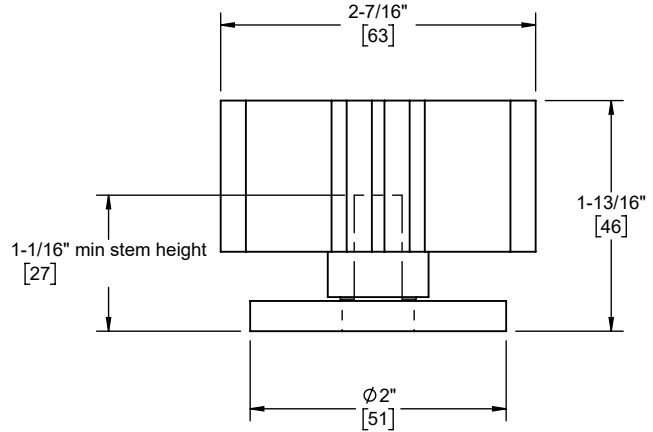

California Faucets®

San Elijo™

Wall Handle Trim

Features

- 25+ artisan finishes including 12 PVD finishes
- All brass construction

TO-38-W
 TO-38T-W
 TO-38X-W
 TO-38XT-W
 TO-3806L
 TO-3806TL
 TO-3806XL
 TO-3806XTL

TO-38-W-SN shown

TO-38X-W-SN shown

Codes/Standards Applicable

Product meets or exceeds the following:

- ASME A112.18.1/CSA B125.1
- ADA Compliant (lever handles only)

TO-3806L shown

TO-3806XL shown

Specifications subject to change without notice

Dimensions are inches, rounded to 1/16"
[Dimensions in brackets are mm, rounded to 1mm]