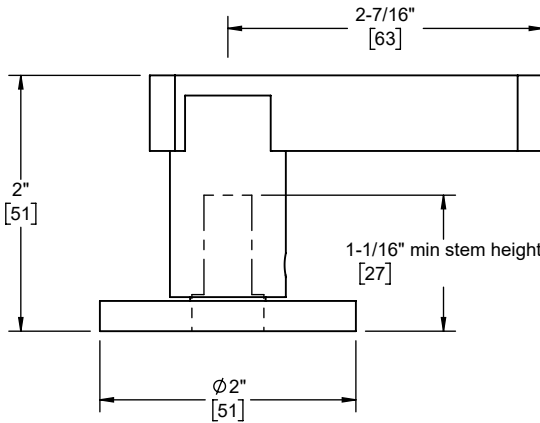

California Faucets®

San Elijo™

Wall Handle Trim

Features

- 25+ artisan finishes including 12 PVD finishes
- All brass construction

TO-38-W
 TO-38T-W
 TO-38X-W
 TO-38XT-W
 TO-3806L
 TO-3806TL
 TO-3806XL
 TO-3806XTL

TO-38-W-SN shown

TO-38X-W-SN shown

Codes/Standards Applicable

Product meets or exceeds the following:

- ASME A112.18.1/CSA B125.1
- ADA Compliant (lever handles only)

TO-3806L shown

TO-3806XL shown

Specifications subject to change without notice

Dimensions are inches, rounded to 1/16"
[Dimensions in brackets are mm, rounded to 1mm]