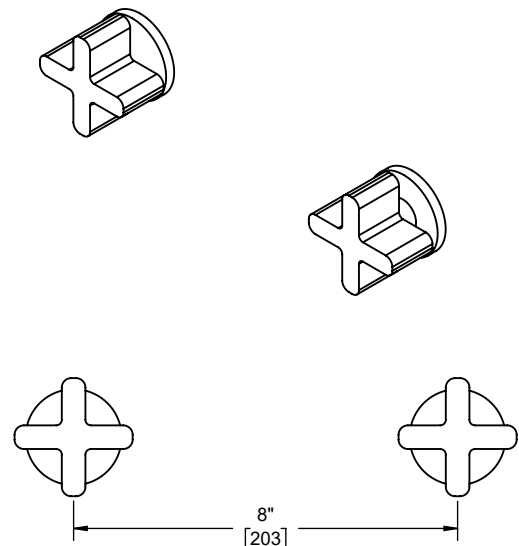

California Faucets®

San Elijo™

Wall Handle Trim

Features

- 25+ artisan finishes including 12 PVD finishes
- All brass construction

TO-38-W
 TO-38T-W
 TO-38X-W
 TO-38XT-W
 TO-3806L
 TO-3806TL
 TO-3806XL
 TO-3806XTL

TO-38-W-SN shown

TO-38X-W-SN shown

Codes/Standards Applicable

Product meets or exceeds the following:

- ASME A112.18.1/CSA B125.1
- ADA Compliant (lever handles only)

TO-3806L shown

TO-3806XL shown

Specifications subject to change without notice

Dimensions are inches, rounded to 1/16"
[Dimensions in brackets are mm, rounded to 1mm]