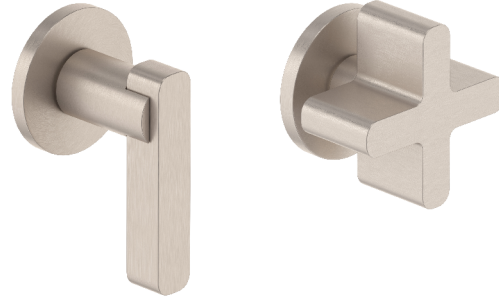

California Faucets®

San Elijo™

Wall Handle Trim

Features

- 25+ artisan finishes including 12 PVD finishes
- All brass construction

TO-38-W
 TO-38T-W
 TO-38X-W
 TO-38XT-W
 TO-3806L
 TO-3806TL
 TO-3806XL
 TO-3806XTL

TO-38-W-SN shown

TO-38X-W-SN shown

Codes/Standards Applicable

Product meets or exceeds the following:

- ASME A112.18.1/CSA B125.1
- ADA Compliant (lever handles only)

TO-3806L shown

TO-3806XL shown

Specifications subject to change without notice

Dimensions are inches, rounded to 1/16"
[Dimensions in brackets are mm, rounded to 1mm]