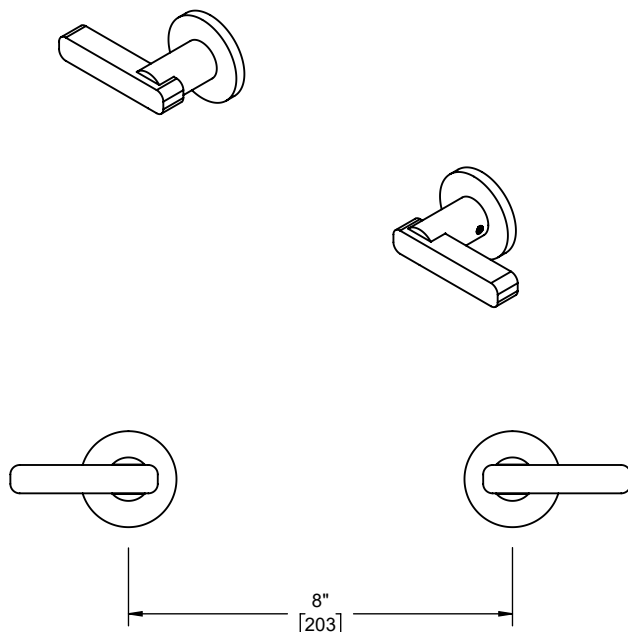

California Faucets®

San Elijo™

Wall Handle Trim

Features

- 25+ artisan finishes including 12 PVD finishes
- All brass construction

TO-38-W
 TO-38T-W
 TO-38X-W
 TO-38XT-W
 TO-3806L
 TO-3806TL
 TO-3806XL
 TO-3806XTL

TO-38-W-SN shown

TO-38X-W-SN shown

Codes/Standards Applicable

Product meets or exceeds the following:

- ASME A112.18.1/CSA B125.1
- ADA Compliant (lever handles only)

TO-3806L shown

TO-3806XL shown

Specifications subject to change without notice

Dimensions are inches, rounded to 1/16"
[Dimensions in brackets are mm, rounded to 1mm]