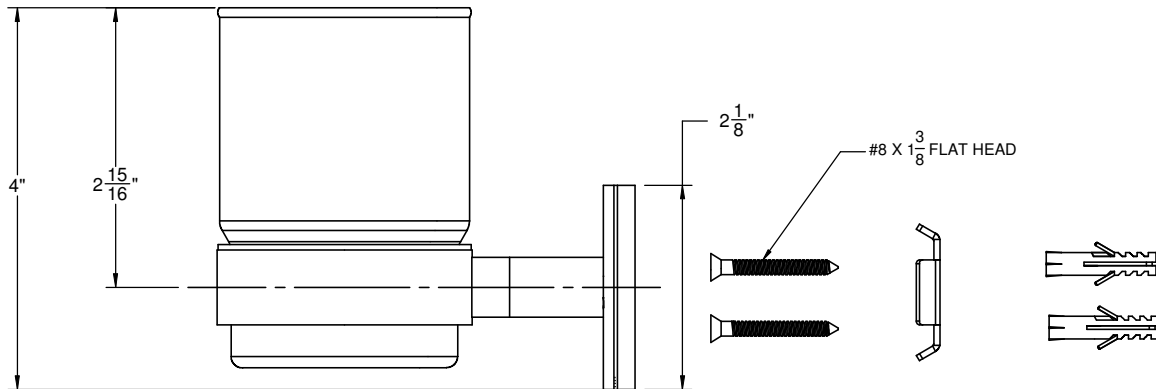

California Faucets®

Solimar

TUMBLER HOLDER

70-TU

Features

- Over 30 finishes including 12 PVD finishes
- All brass construction
- Includes mounting hardware

Codes/Standards Applicable

Specified model meets or exceeds the following:

- None Applicable

FRONT VIEW OF BRACKET

ALL DIMENSIONS SHOWN TO NEAREST 1/16"