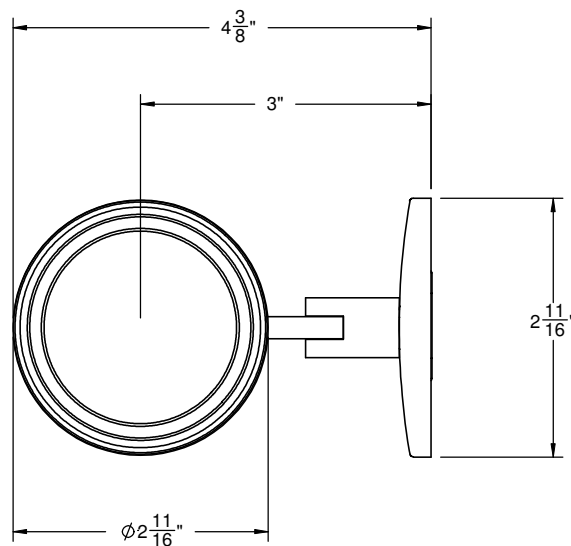

California Faucets®

Solimar

TUMBLER HOLDER

70-TU

Features

- Over 30 finishes including 12 PVD finishes
- All brass construction
- Includes mounting hardware

Codes/Standards Applicable

Specified model meets or exceeds the following:

- None Applicable

FRONT VIEW OF BRACKET

ALL DIMENSIONS SHOWN TO NEAREST 1/16"