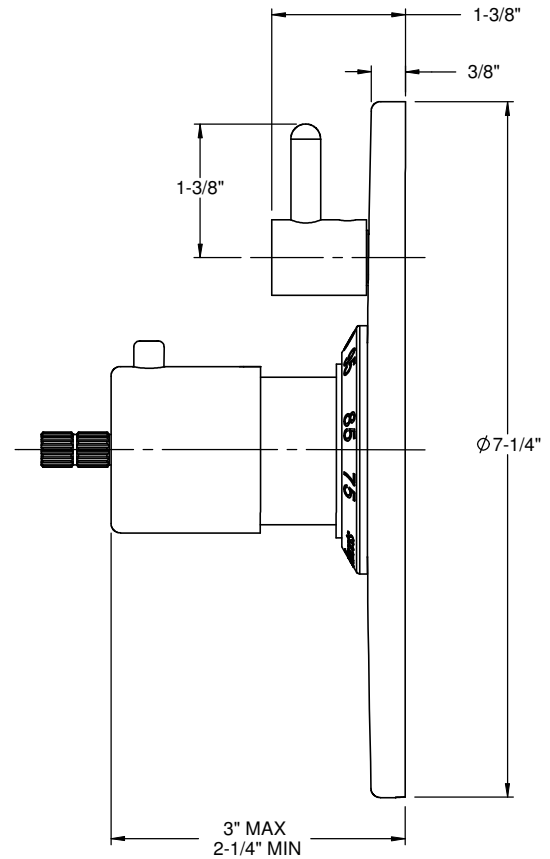

### Codes/Standards Applicable

Specified model meets or exceeds the following:

- ASME A112.18.1-2005/CSA B125.1-05
- ASSE 1016
- ADA (with lever handles)
- Listed IAPMO/UPC®

XX = Series Handle

### Traditional Faceplate

### Contemporary Faceplate

ALL DIMENSIONS SHOWN TO NEAREST 1/16"