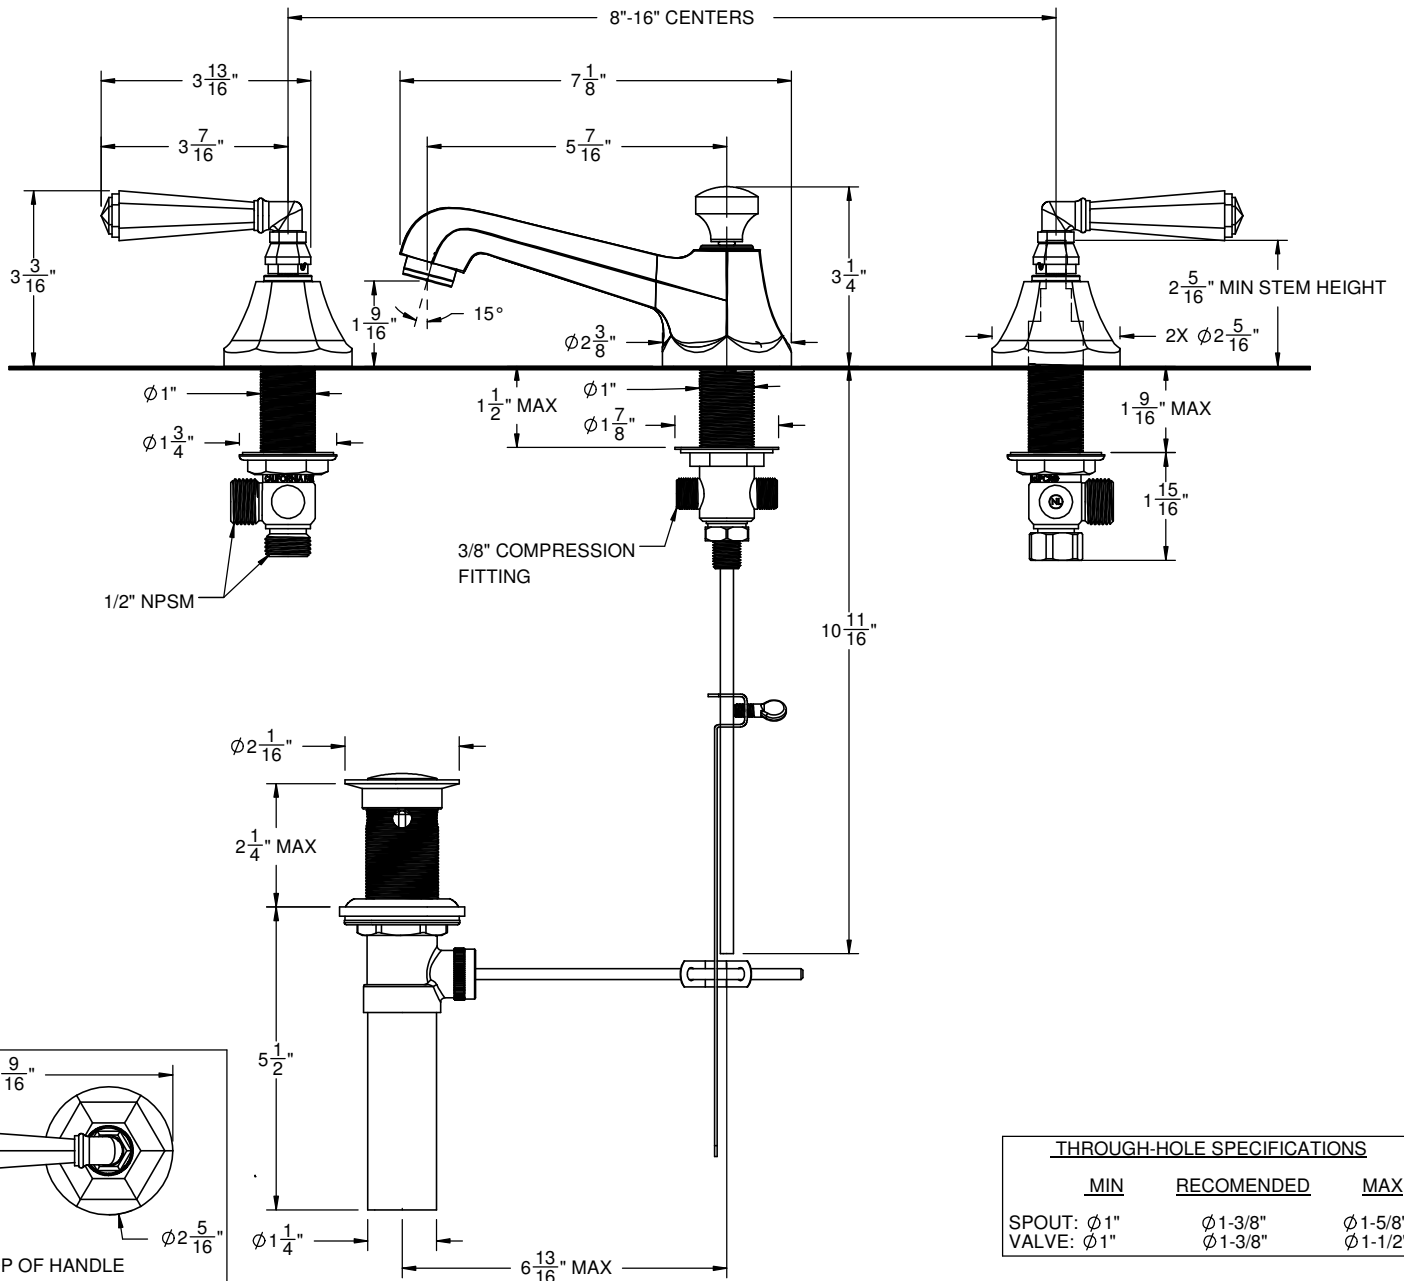

California Faucets®

Monterey™

WIDESPREAD LAVATORY FAUCET

CF-4602

Features

- 5-7/16" spout center to center
- 1/4 turn ceramic disc cartridge(s)
- Flexible braided hoses for ease of installation
- ϕ 1-1/4" all brass lift rod style pop up drain assembly
- 1.2 gpm (4.5 L/min) max flow rate
- Solid brass construction
- Over 30 finishes including 15 PVD finishes

Codes/Standards

Product meets or exceeds the following:

- ASME A112.18.1/CSA B125.1
- NSF/ANSI 61 & NSF/ANSI 372
- CEC
- ADA compliant

ALL DIMENSIONS SHOWN TO NEAREST 1/16"