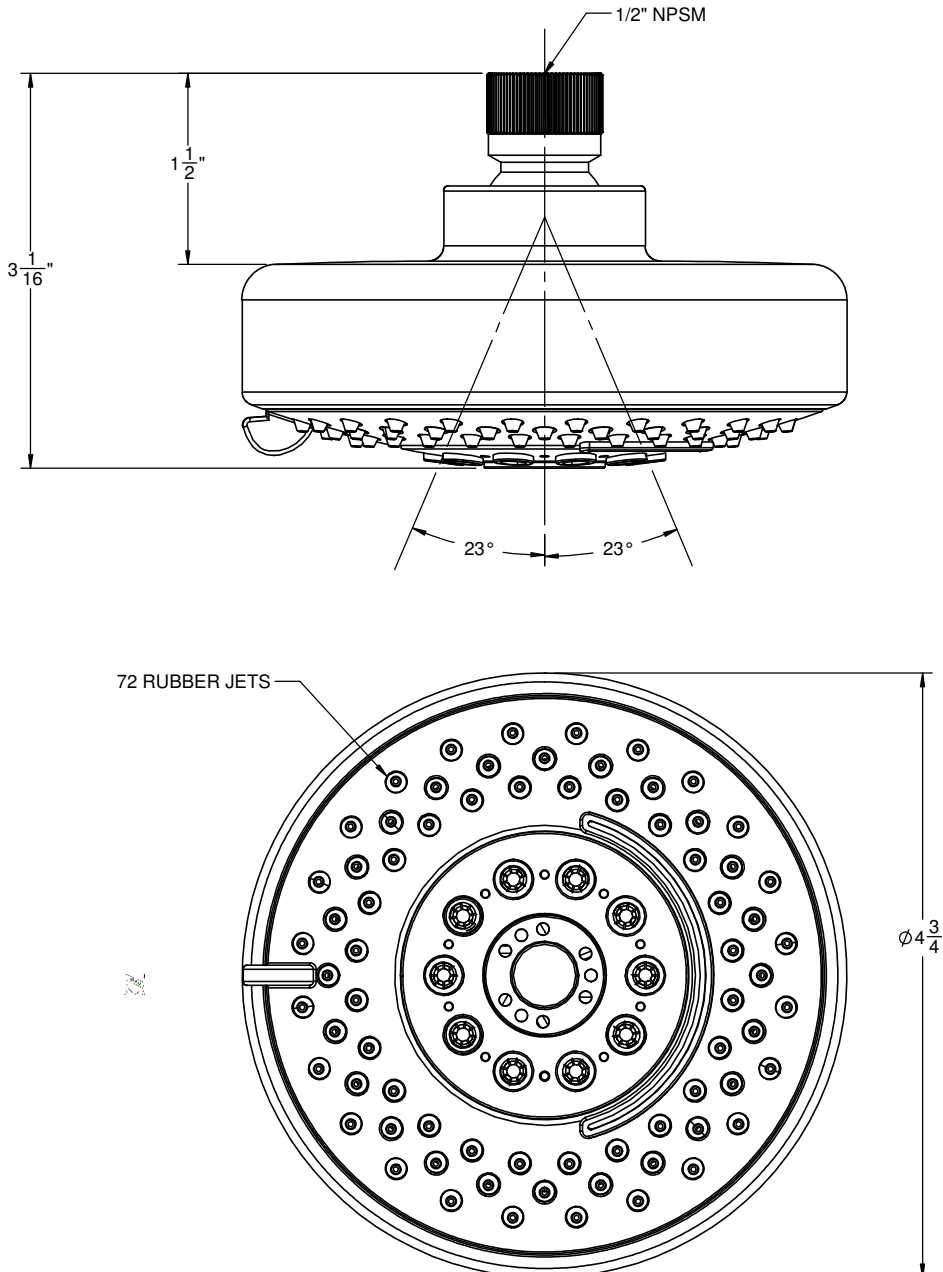

California Faucets®

SHOWERHEAD

4-3/4" MULTI-FUNCTION CONTEMPORARY

Features

- 1/2" FIP inlet
- Swiss shower technology™
- 4 functions: rain, air, booster massage & blade
- Self-cleaning rubber jets
- Solid brass pivot ball, ABS body
- 4-3/4" diameter, gray face
- Replace .FR with desired flow rate:
SH-504.25 for 2.5 gpm
SH-504.20 for 2.0 gpm

SH-504.25
SH-504.20
SH-504
WE-SH-504

Codes/Standards Applicable

- Product meets or exceeds the following:
- ASME A112.18.1/CSA B125.1
 - CEC (2.0 gpm)

ALL DIMENSIONS SHOWN TO NEAREST 1/16"