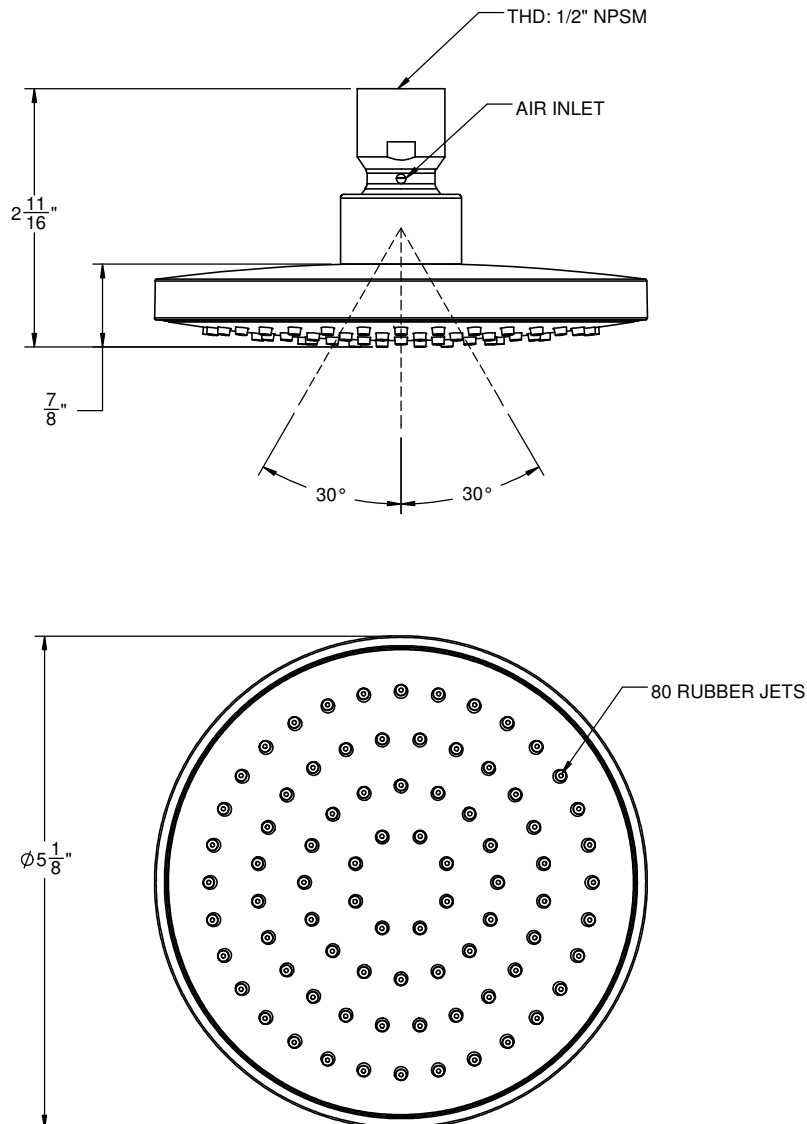

## 5-1/8" SINGLE FUNCTION CONTEMPORARY SHOWERHEAD

### Features

- 1/2" FIP inlet
- Air induction technology
- Single function showerhead
- Self-cleaning rubber jets
- Solid brass pivot ball, ABS body
- 5-1/8" diameter, gray face
- Replace .FR with desired flow rate:  
SH-551.25 for 2.5 gpm  
SH-551.20 for 2.0 gpm  
SH-551.15 for 1.5 gpm

### Codes/Standards Applicable

Product meets or exceeds the following:

- ASME A112.18.1/CSA B125.1
- CEC (2.0 and 1.5 gpm)

ALL DIMENSIONS SHOWN TO NEAREST 1/16"