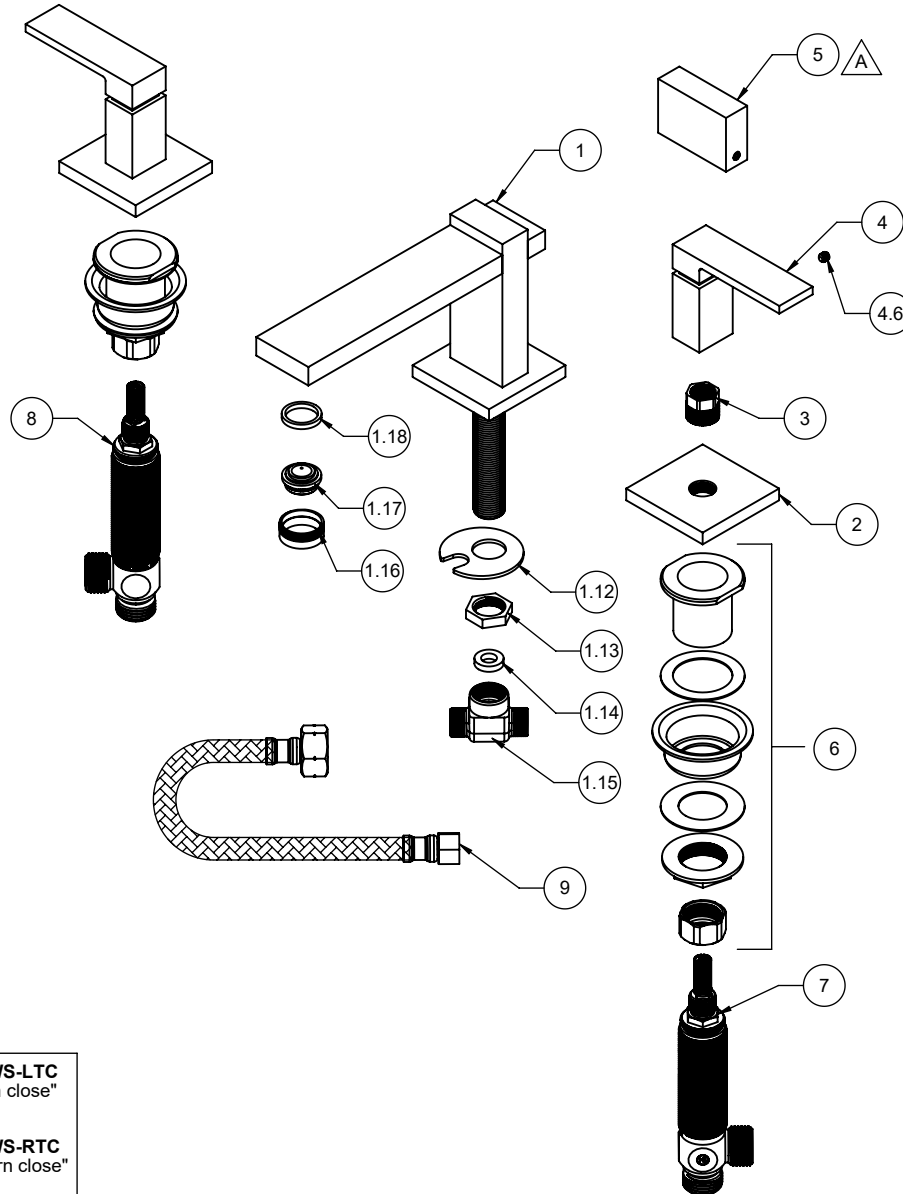

△ DOES NOT REQUIRE ITEM ③

To order spare parts add and/or replace as stated below:

**SPD-** prefix added to part number(s)  
**-ZZ** replaced with finish code (see finish table)  
**-WW** replaced with **-90** (light finish) or **-96** (dark finish)

Ex: **SPD-7-100463-PC** or **SPD-86030-96**

ITEM	PART NO	DESCRIPTION	QTY.	
1	7-100215-ZZ	ASM, LAV SPOUT, INTERSECTING BLOCKS (incl. 1.12, 1.13, 1.14, 1.15, 1.16, 1.17, 1.18)	1	
1.12	881766-99	WSHR HORSESHOE	1	
1.13	881276-99	NUT, HEX 3/8"-18 NPSM X .20 HT	1	
1.14	87162-80	WSHR Ø8.5 X Ø15.5 X 3.5MM EPDM A70 (NSF-61-12 & WRAS)	1	
1.15	880083-90	TEE, 3-WAY LAV - SS	1	
1.16	10628-ZZ	SHELL, STD SHORTY AERATOR 15/16"-27 MALE	1	
1.17	880343-81	INSERT, 1.2 GPM, STD SHORTY AERATED - PINK (PCA)	1	
1.18	87164-80	WSHR Ø.669" X Ø.846" X .110" EPDM A70 (NSF-61-12)	1	
2	10457-ZZ	ESCUTCHEON, SQ	2	
3	880371-15B	NUT, TIE-DOWN, BARREL Ni PLT - KNURLED	2	
for 77 Series	4	7-100216-ZZ	ASM, SQ. LVR, L-SHAPED (incl. 4.6)	2
	4.6	86033-WW	SETScrew 10-24 X 3/16 SCKT HD CUP PT SS	1
for 77R Series	5	7-100252-ZZ	ASM, RECTANGULAR HANDLE (incl. 4.6)	2
for ITEM 4.6	7	882043-99	KEY, ALLEN, 3/32", BLACK	1
	6	6-200294	KIT, W/S INV NUT - 2 SETS (1 SET - 6-200294-1)	1
	7	6-200087	ASM, COLD-LAV "NL" BODY & CART (.25 Pb)-G4 (incl. CART-WS-LTC)	1
	8	6-200088	ASM, HOT-LAV "NL" BODY, CART (.25 Pb)-G4 (incl. CART-WS-RTC)	1
	9	880099-99	HOSE, POLY BRAIDED, 1/2 IPS X 3/8 CMP X 12 (DN6-SILICONE) (NL, NSF-61-12 & WRAS)	2