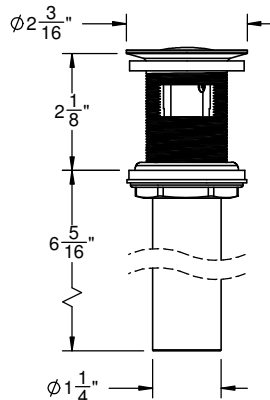

#### Features

- 5-1/2" spout center to center
- 1/4 turn ceramic disc cartridge(s)
- Flexible braided hoses for ease of installation
- $\phi$  1-1/4" all brass touch style pop up drain assembly
- 1.2 gpm (4.5 L/min) max flow rate
- Solid brass construction
- Over 30 finishes including 15 PVD finishes

#### Codes/Standards

Product meets or exceeds the following:

- ASME A112.18.1/CSA B125.1
- NSF/ANSI 61 & NSF/ANSI 372
- CEC
- ADA compliant

THROUGH-HOLE SPECIFICATIONS		
MIN	RECOMMENDED	MAX
SPOUT: $\phi$ 1-1/8"	$\phi$ 1-3/8"	$\phi$ 1-1/2"
VALVE: $\phi$ 1"	$\phi$ 1-3/8"	$\phi$ 1-1/2"

ALL DIMENSIONS SHOWN TO NEAREST 1/16"