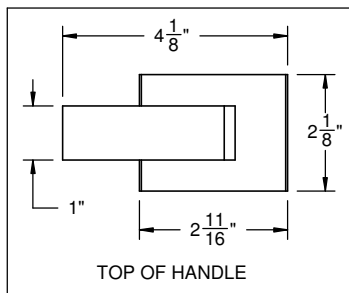

California Faucets®

Solimar™

WIDESPREAD LAVATORY FAUCET

CF-7002

Features

- 5-1/2" spout center to center
- 1/4 turn ceramic disc cartridge(s)
- Flexible braided hoses for ease of installation
- ϕ 1-1/4" all brass touch style pop up drain assembly
- 1.2 gpm (4.5 L/min) max flow rate
- Solid brass construction
- Over 30 finishes including 15 PVD finishes

Codes/Standards

Product meets or exceeds the following:

- ASME A112.18.1/CSA B125.1
- NSF/ANSI 61 & NSF/ANSI 372
- CEC
- ADA compliant

THROUGH-HOLE SPECIFICATIONS		
MIN	RECOMMENDED	MAX
SPOUT: ϕ 1-1/8"	ϕ 1-3/8"	ϕ 1-1/2"
VALVE: ϕ 1"	ϕ 1-3/8"	ϕ 1-1/2"

ALL DIMENSIONS SHOWN TO NEAREST 1/16"