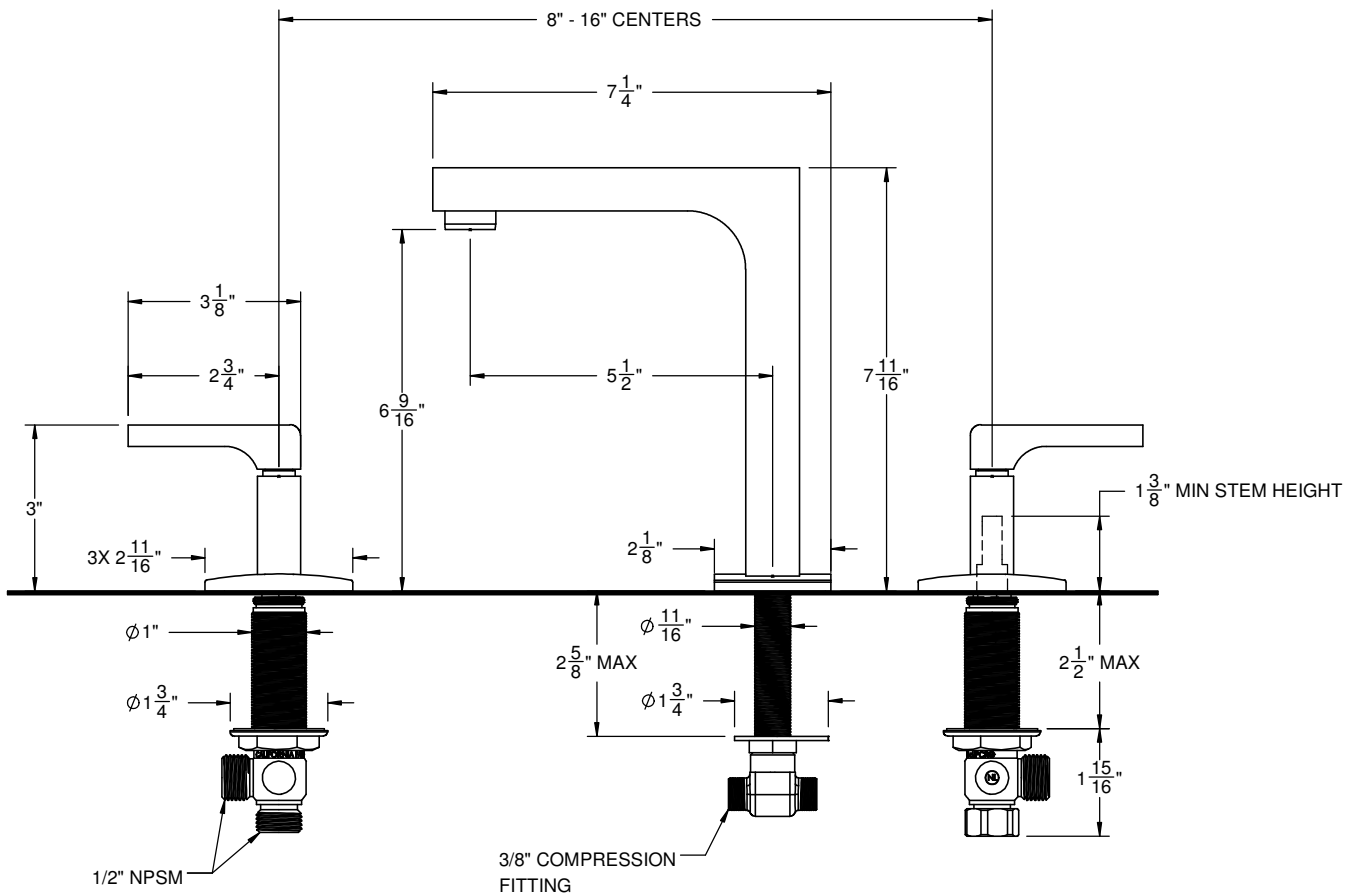

#### Features

- 5-1/2" spout center to center
- 1/4 turn ceramic disc cartridge(s)
- Flexible braided hoses for ease of installation
- $\phi$  1-1/4" all brass touch style pop up drain assembly
- 1.2 gpm (4.5 L/min) max flow rate
- Solid brass construction
- Over 30 finishes including 15 PVD finishes

#### Codes/Standards

Product meets or exceeds the following:

- ASME A112.18.1/CSA B125.1
- NSF/ANSI 61 & NSF/ANSI 372
- CEC
- ADA compliant

THROUGH-HOLE SPECIFICATIONS		
MIN	RECOMMENDED	MAX
SPOUT: $\phi$ 1-1/8"	$\phi$ 1-3/8"	$\phi$ 1-1/2"
VALVE: $\phi$ 1"	$\phi$ 1-3/8"	$\phi$ 1-1/2"

ALL DIMENSIONS SHOWN TO NEAREST 1/16"