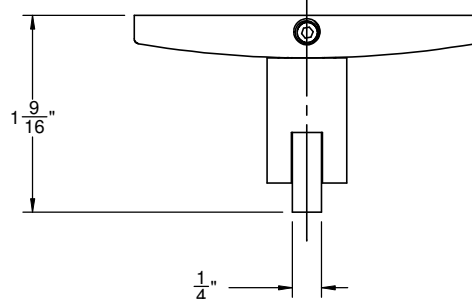

70-RH

Features

- Over 30 finishes including 12 PVD finishes
- All brass construction
- Includes mounting hardware

Codes/Standards Applicable

Specified model meets or exceeds the following:

- None applicable

FRONT VIEW OF BRACKET

ALL DIMENSIONS SHOWN TO NEAREST 1/16"