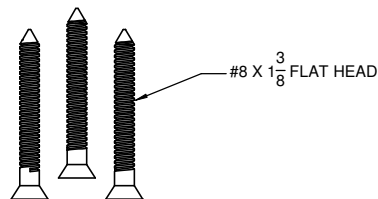

70-RH

Features

- Over 30 finishes including 12 PVD finishes
- All brass construction
- Includes mounting hardware

Codes/Standards Applicable

Specified model meets or exceeds the following:

- None applicable

FRONT VIEW OF BRACKET

ALL DIMENSIONS SHOWN TO NEAREST 1/16"