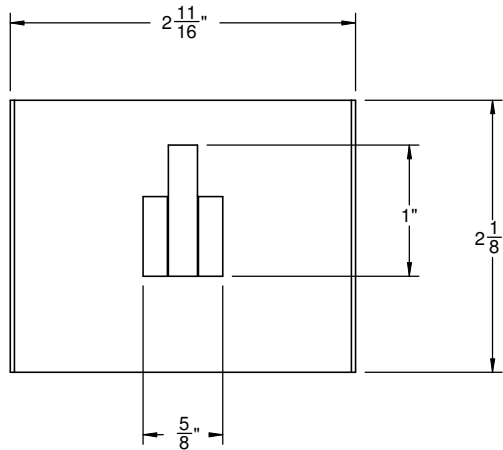

70-RH

Features

- Over 30 finishes including 12 PVD finishes
- All brass construction
- Includes mounting hardware

Codes/Standards Applicable

Specified model meets or exceeds the following:

- None applicable

FRONT VIEW OF BRACKET

ALL DIMENSIONS SHOWN TO NEAREST 1/16"