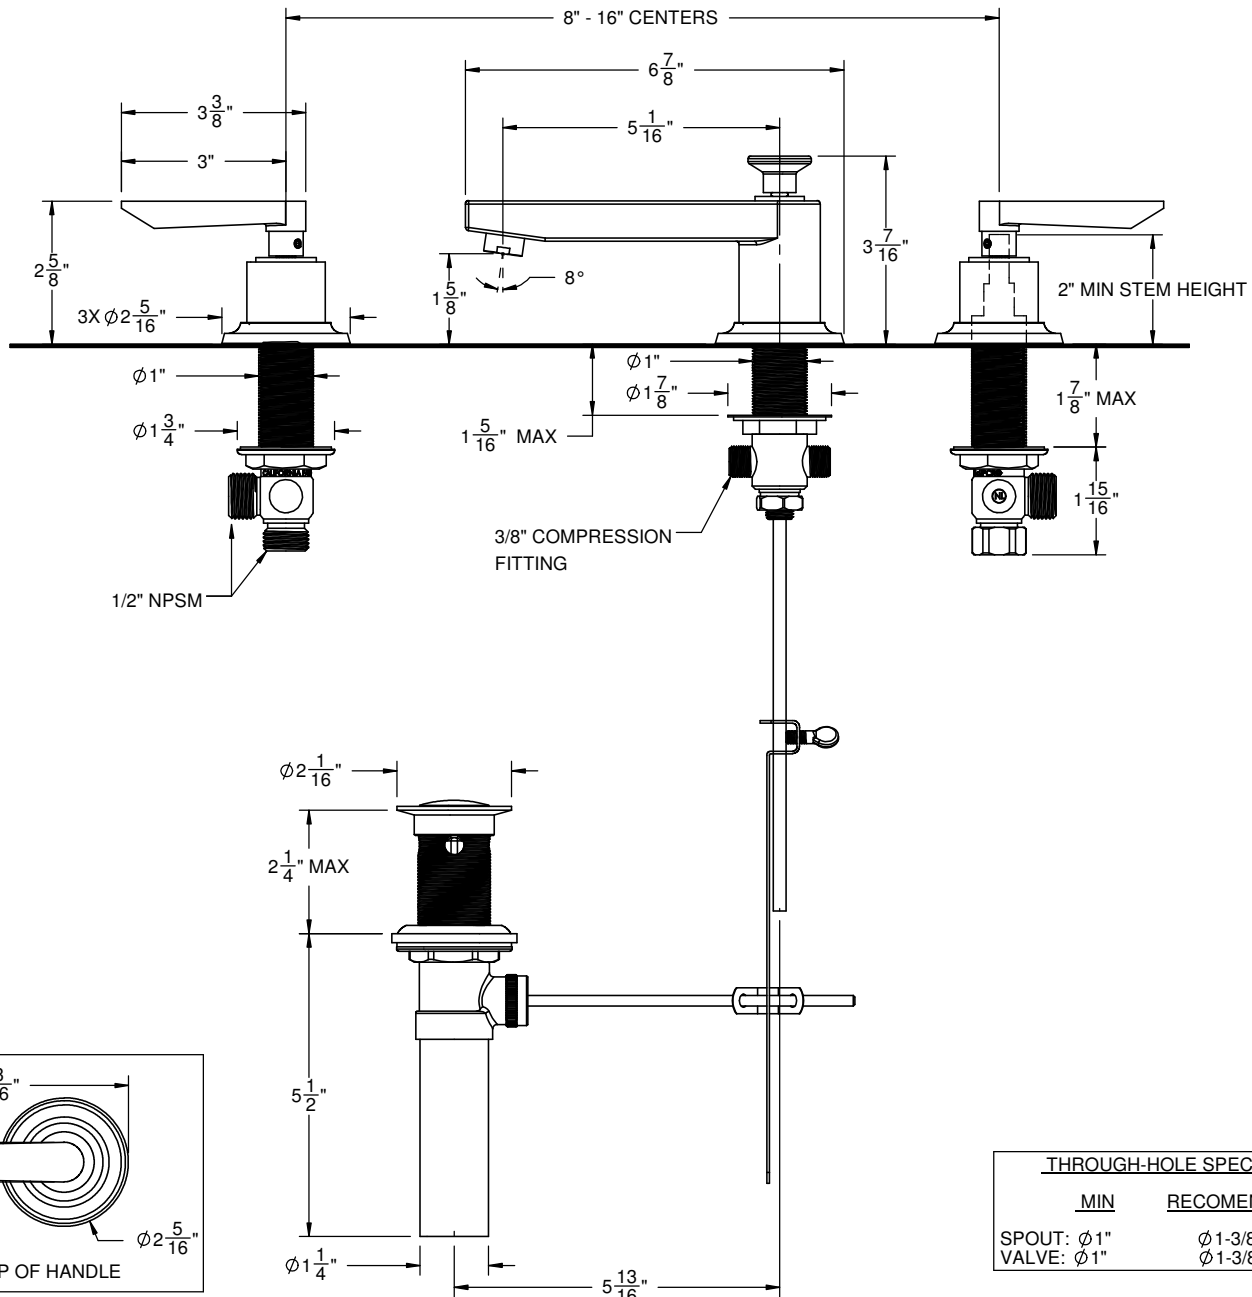

California Faucets®

Rincon Bay™

WIDESPREAD LAVATORY FAUCET

CF-4502

Features

- 5-1/16" spout center to center
- 1/4 turn ceramic disc cartridge(s)
- Flexible braided hoses for ease of installation
- ϕ 1-1/4" all brass lift rod style pop up drain assembly
- 1.2 gpm (4.5 L/min) max flow rate
- Solid brass construction
- Over 30 finishes including 15 PVD finishes

Codes/Standards

Product meets or exceeds the following:

- ASME A112.18.1/CSA B125.1
- NSF/ANSI 61 & NSF/ANSI 372
- CEC
- ADA compliant

ALL DIMENSIONS SHOWN TO NEAREST 1/16"