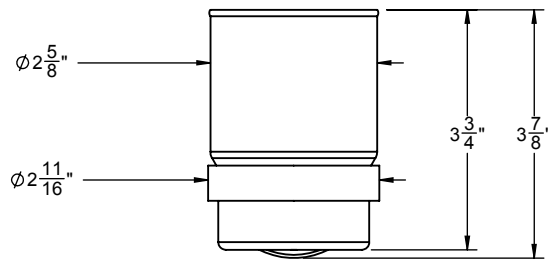

45-TU

Codes/Standards Applicable

Meets or exceeds the following at date of manufacture:

- None applicable

(2X) 1 X 3/8" ANCHOR

(2X) 8 x 1-1/2" PHILLIPS HEAD SCREW

ALL DIMENSIONS SHOWN TO NEAREST 1/16"