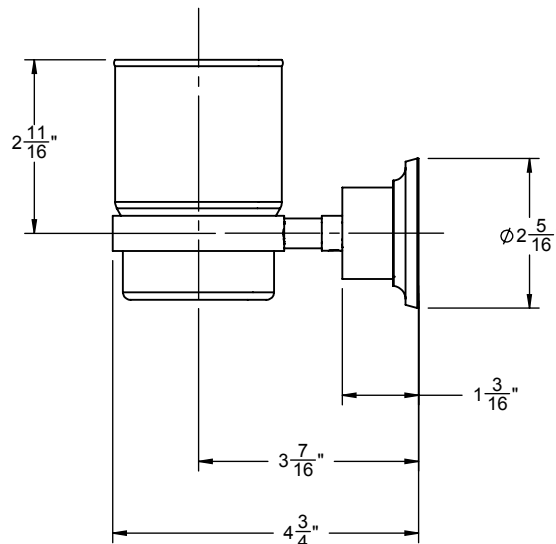

Features

- Over 30 finishes including 14 PVD finishes
- Solid brass construction
- Clear glass tumbler
- Adjustable wall mount to allow proper horizontal leveling
- All mounting hardware included
- For additional product offerings, see www.californiafaucets.com

45-TU

Codes/Standards Applicable

Meets or exceeds the following at date of manufacture:

- None applicable

(2X) 1 X 3/8" ANCHOR

(2X) 8 x 1-1/2" PHILLIPS HEAD SCREW

ALL DIMENSIONS SHOWN TO NEAREST 1/16"