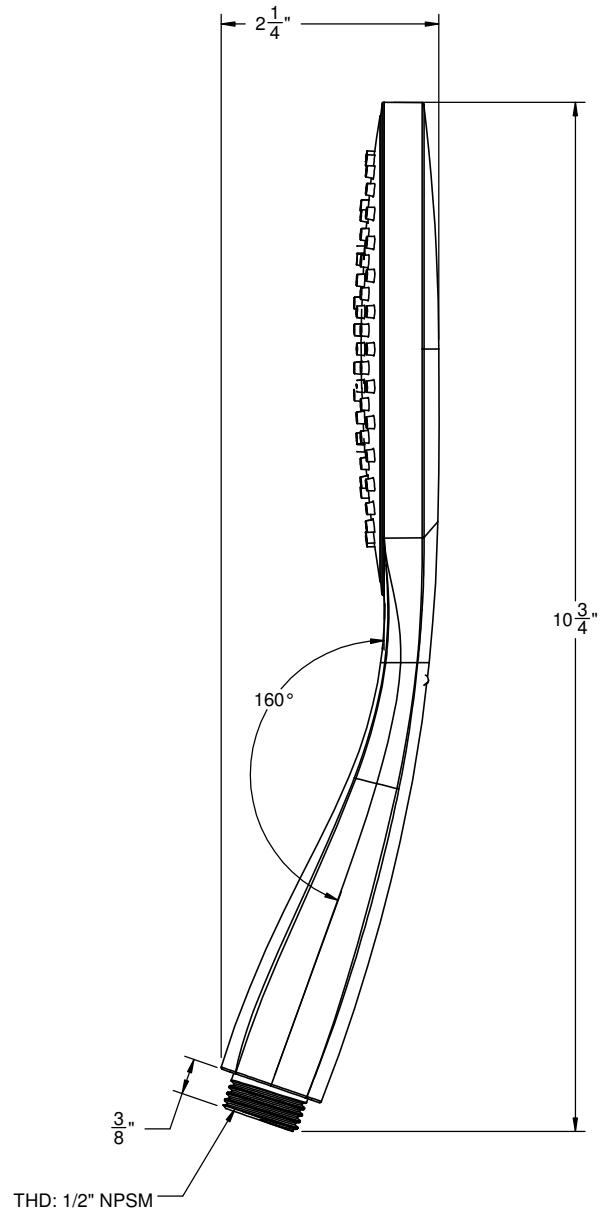

California Faucets®

STYLEFLOW® AIR IKO

5-1/8" SINGLE FUNCTION CONTEMPORARY HANDSHOWER

Features

- 1/2" MIP inlet
- Air induction technology
- Single function handshower
- Self-cleaning rubber jets
- ABS body
- 5-1/8" diameter, grey face
- Replace .FR with desired flow rate:
SH-551.25 for 2.5 gpm
SH-551.20 for 2.0 gpm
SH-551.15 for 1.5 gpm

HS-551.25
HS-551.20
HS-551.15

Codes/Standards Applicable

Product meets or exceeds the following:

- ASME A112.18.1/CSA B125.1
- CEC (2.0 and 1.5 gpm)

ALL DIMENSIONS SHOWN TO NEAREST 1/16"