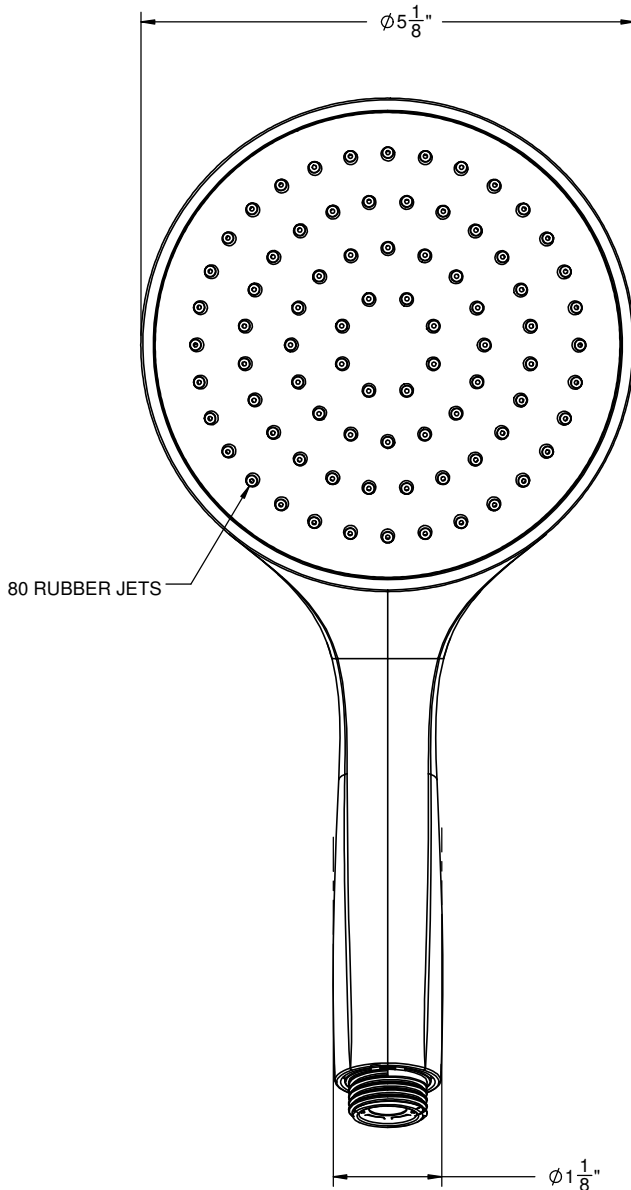

California Faucets®

STYLEFLOW® AIR IKO

5-1/8" SINGLE FUNCTION CONTEMPORARY HANDSHOWER

Features

- 1/2" MIP inlet
- Air induction technology
- Single function handshower
- Self-cleaning rubber jets
- ABS body
- 5-1/8" diameter, grey face
- Replace .FR with desired flow rate:
SH-551.25 for 2.5 gpm
SH-551.20 for 2.0 gpm
SH-551.15 for 1.5 gpm

HS-551.25
HS-551.20
HS-551.15

Codes/Standards Applicable

Product meets or exceeds the following:

- ASME A112.18.1/CSA B125.1
- CEC (2.0 and 1.5 gpm)

ALL DIMENSIONS SHOWN TO NEAREST 1/16"