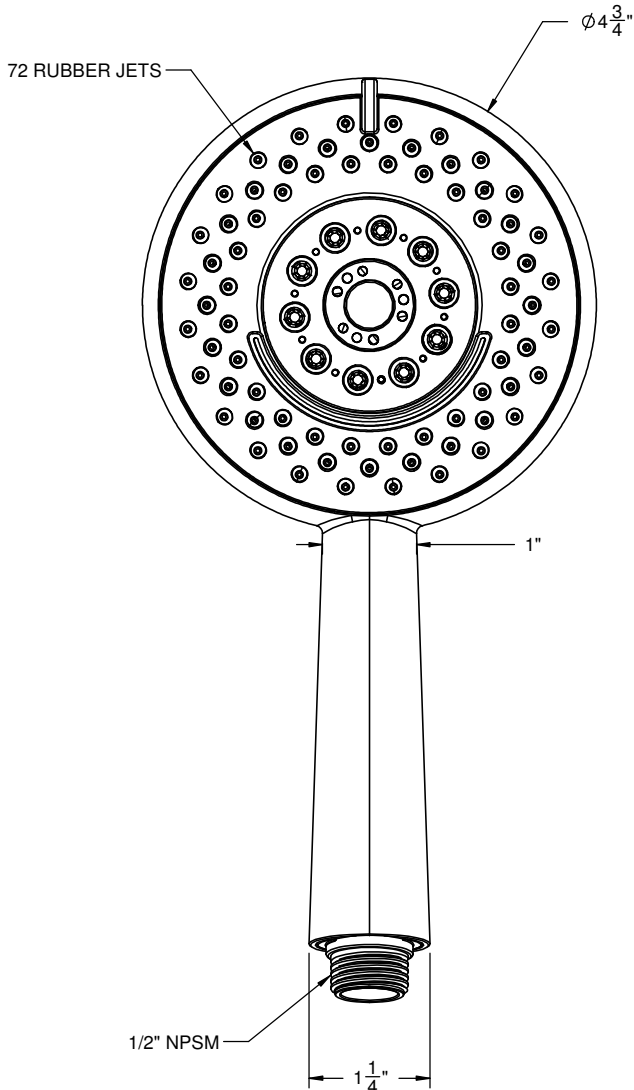

# StyleFlow™ GEO

4-3/4" MULTI-FUNCTION TRANSITIONAL

## Features

- 1/2" MIP inlet
- Swiss shower technology™
- 4 functions: rain, air, booster massage & blade
- Self-cleaning rubber jets
- ABS body
- 4-3/4" diameter, gray face
- Replace .FR with desired flow rate:  
HS-514.25 for 2.5 gpm  
HS-514.20 for 2.0 gpm

## Codes/Standards Applicable

Product meets or exceeds the following:

- ASME A112.18.1/CSA B125.1
- CEC (2.0 gpm)

HS-514.25  
 HS-514.20  
 HS-514  
 WE-HS-514

ALL DIMENSIONS SHOWN TO NEAREST 1/16"