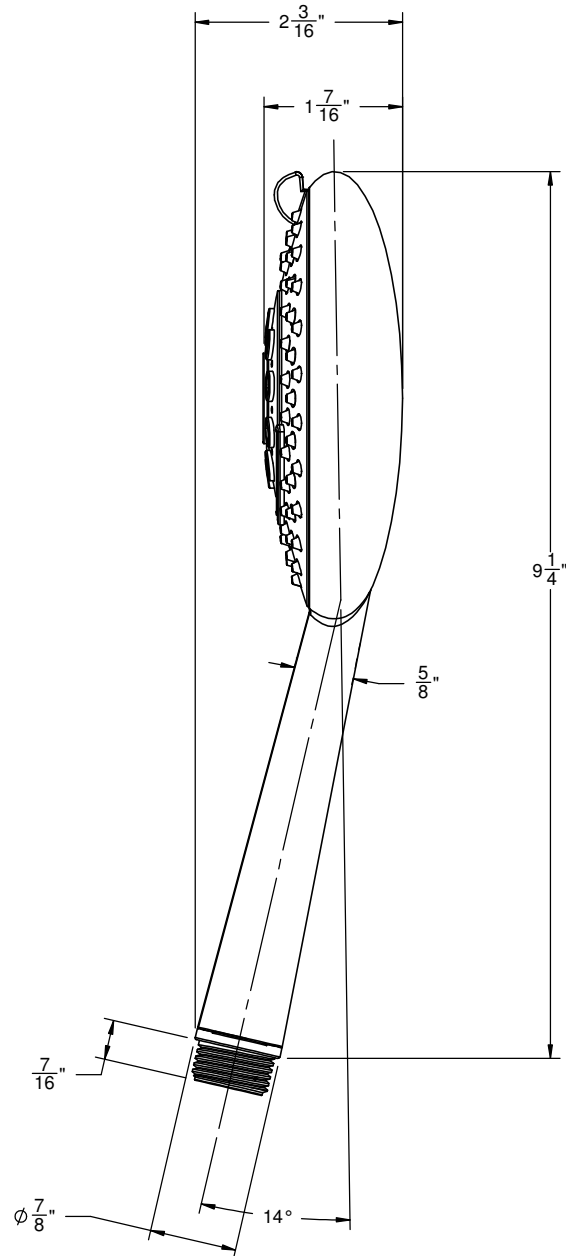

## Features

- 1/2" MIP inlet
- Swiss shower technology™
- 4 functions: rain, air, booster massage & blade
- Self-cleaning rubber jets
- ABS body
- 4-3/4" diameter, gray face
- Replace .FR with desired flow rate:  
HS-514.25 for 2.5 gpm  
HS-514.20 for 2.0 gpm

## Codes/Standards Applicable

Product meets or exceeds the following:

- ASME A112.18.1/CSA B125.1
- CEC (2.0 gpm)

HS-514.25  
 HS-514.20  
 HS-514  
 WE-HS-514

ALL DIMENSIONS SHOWN TO NEAREST 1/16"