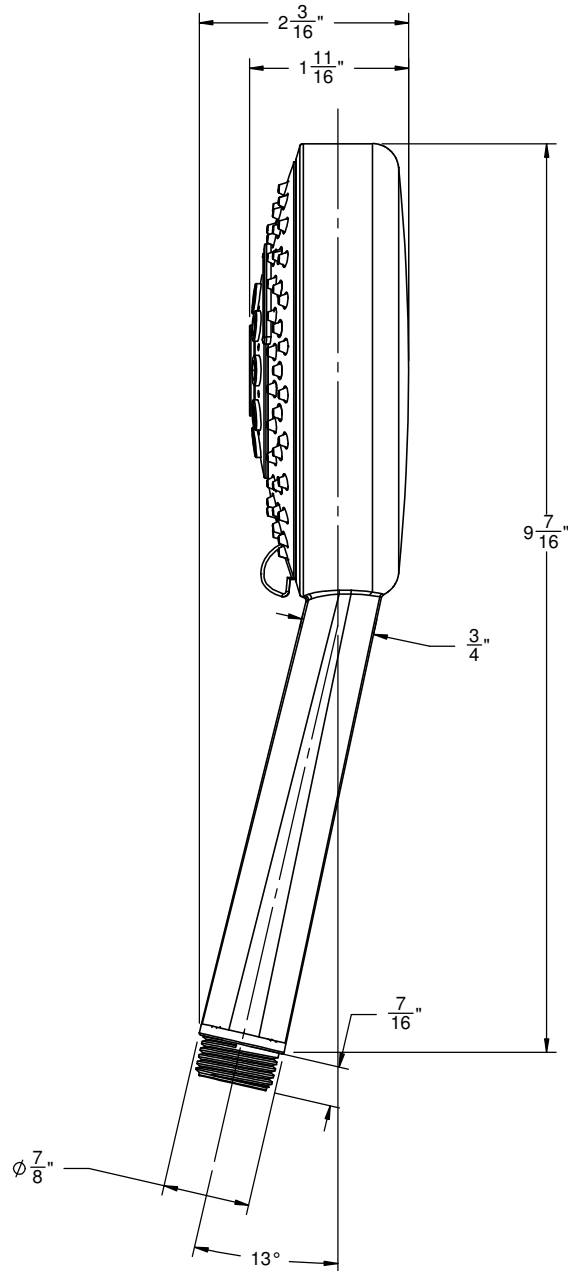

California Faucets®

StyleFlow™ IKO

4-3/4" MULTI-FUNCTION CONTEMPORARY

Features

- 1/2" MIP inlet
- Swiss shower technology™
- 4 functions: rain, air, booster massage & blade
- Self-cleaning rubber jets
- ABS body
- 4-3/4" diameter, gray face
- Replace .FR with desired flow rate:
HS-504.25 for 2.5 gpm
HS-504.20 for 2.0 gpm

Codes/Standards Applicable

Product meets or exceeds the following:

- ASME A112.18.1/CSA B125.1
- CEC (2.0 gpm)

HS-504.25
 HS-504.20
 HS-504
 WE-HS-504

ALL DIMENSIONS SHOWN TO NEAREST 1/16"