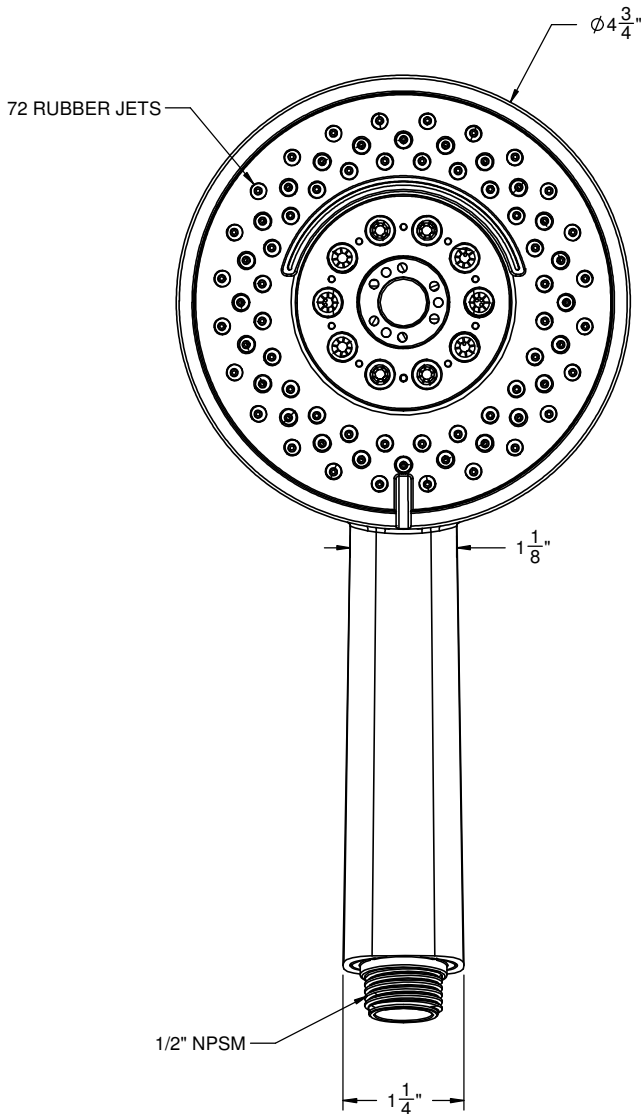

California Faucets®

StyleFlow™ IKO

4-3/4" MULTI-FUNCTION CONTEMPORARY

Features

- 1/2" MIP inlet
- Swiss shower technology™
- 4 functions: rain, air, booster massage & blade
- Self-cleaning rubber jets
- ABS body
- 4-3/4" diameter, gray face
- Replace .FR with desired flow rate:
HS-504.25 for 2.5 gpm
HS-504.20 for 2.0 gpm

Codes/Standards Applicable

Product meets or exceeds the following:

- ASME A112.18.1/CSA B125.1
- CEC (2.0 gpm)

HS-504.25
 HS-504.20
 HS-504
 WE-HS-504

ALL DIMENSIONS SHOWN TO NEAREST 1/16"