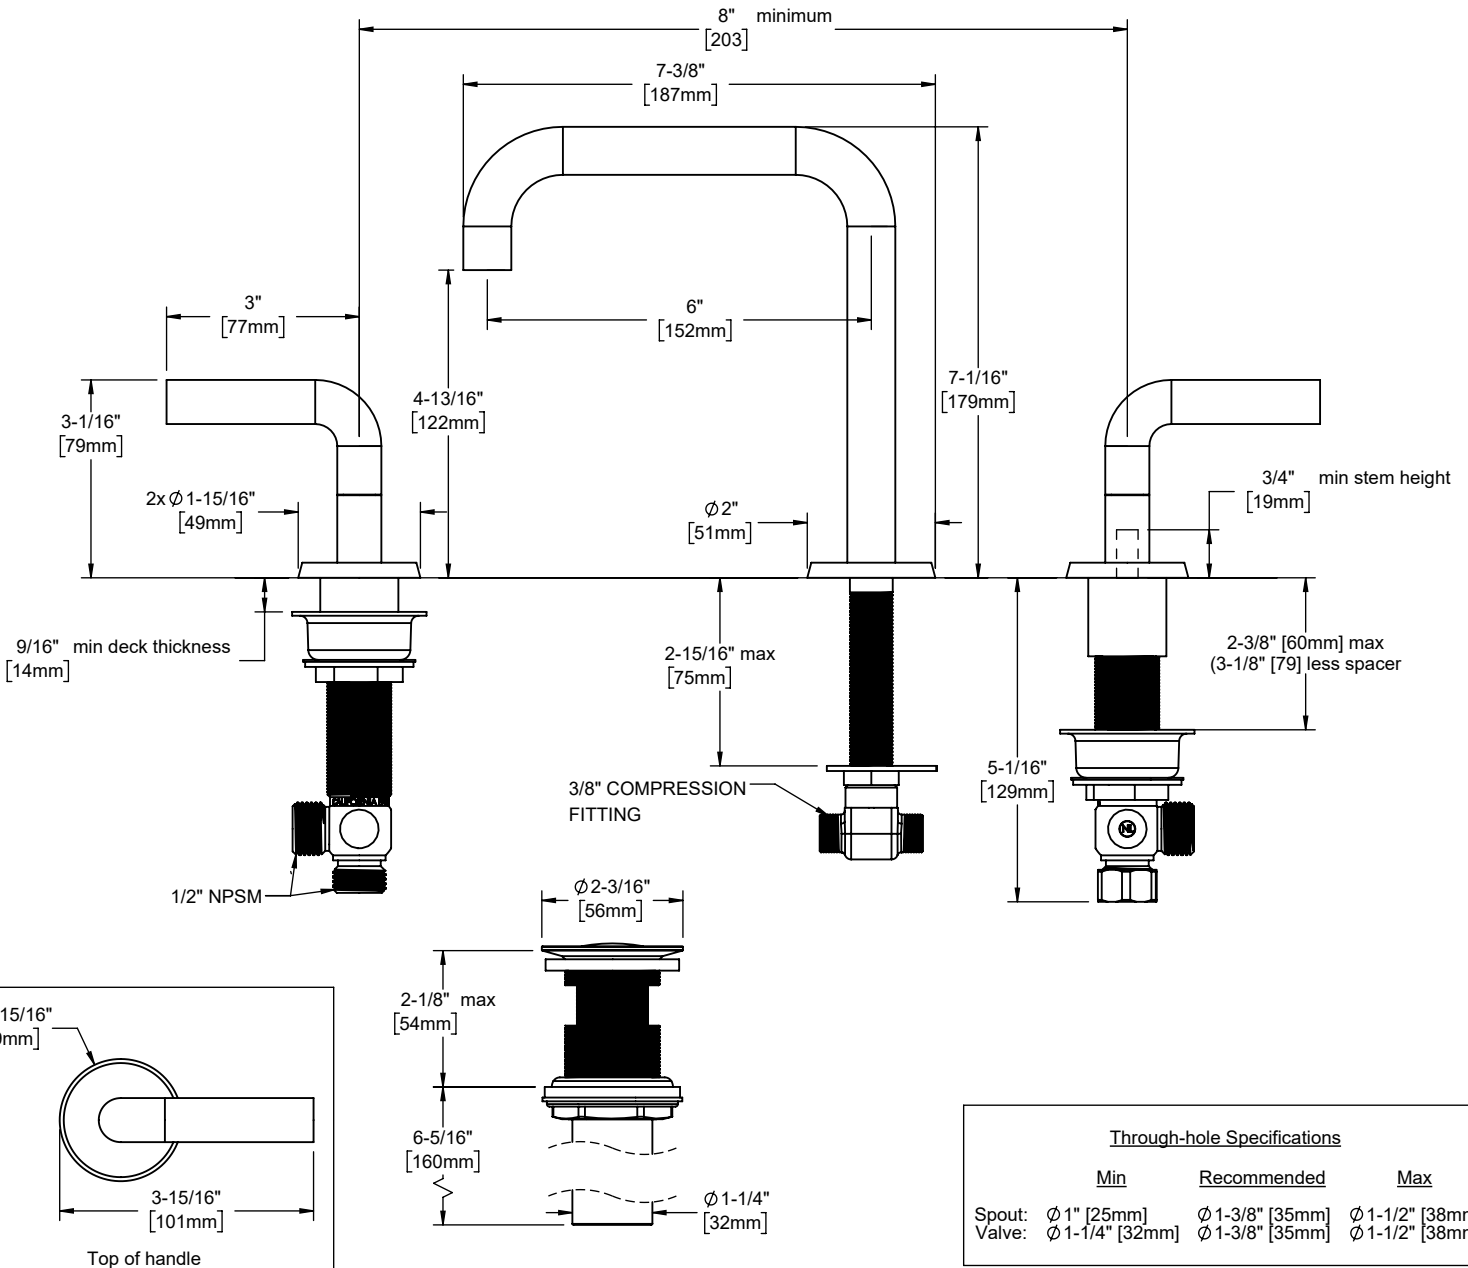

California Faucets®

**Tamalpais**®

Widespread Lavatory Faucet

7402

**Features**

- Available in 28 finishes including 13 PVD finishes
- All brass construction
- 1/4 turn ceramic disc cartridge(s)
- Flexible braided hoses for ease of installation
- $\phi$  1-1/4" all brass touch style pop up drain assembly
- 1.2gpm (4.5 L/min) max flow rate

**Codes/Standards Applicable**

Product meets or exceeds the following:

- ASME A112.18.1/CSA B125.1
- NSF 61, NSF 372, CEC & DOE
- EPA WaterSense
- Commonwealth of MA
- ADA compliant

Specifications subject to change without notice

Dimensions are inches, rounded to 1/16"  
[Dimensions in brackets are mm, rounded to 1mm]