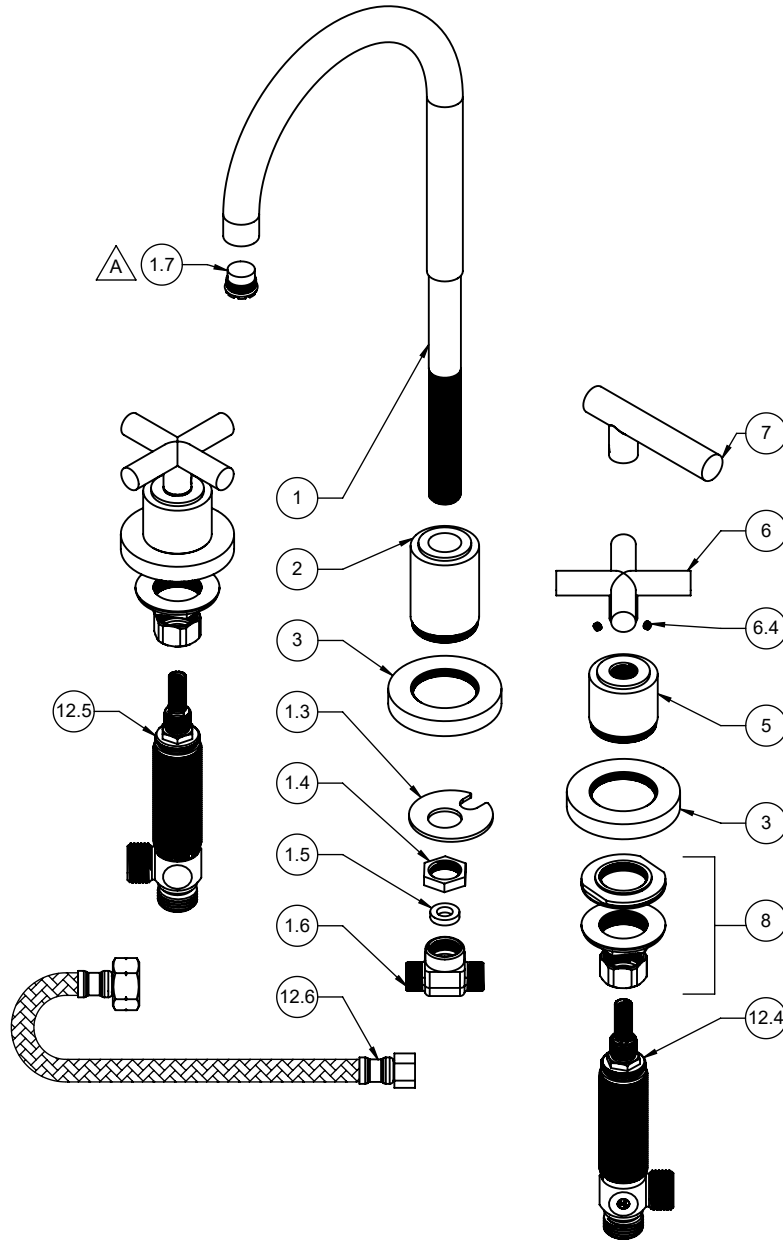

△ REQUIRES ITEM 10

To order spare parts add and/or replace as stated below:

**SPD-** prefix added to part number(s)  
**-ZZ** replaced with finish code (see finish table)  
**-WW** replaced with **-90** (light finish) or **-96** (dark finish)

Ex: **SPD-7-100463-PC** or **SPD-86030-96**

ITEM	PART NO.	DESCRIPTION	QTY	
1	7-100128-ZZ	ASM, LAV SPOUT, CONT TUBE STYLE NO PU GROOVE, "NL" (incl. 1.3, 1.4, 1.5, 1.6, 1.7)	1	
1.3	881766-99	WSHR HORSESHOE	1	
1.4	881276-99	NUT, HEX 3/8"-18 NPSM X .20 HT	1	
1.5	87162-80	WSHR Ø8.5 X Ø15.5 X 3.5MM EPDM A70 (NSF-61-12 & WRAS)	1	
1.6	880083-90	TEE, 3-WAY LAV - SS	1	
1.7	880356-81	INSERT, 1.2 GPM, TT LAMINAR (CACHE)	1	
2	10411-ZZ	BASE, LAV SPT W/THRU-HOLE	1	
3	652119-ZZ	RING, ESC/LAV/RT, 65 & 66 SERIES, SMOOTH	3	
5	652120-ZZ	ESCUTCHEON, 65 & 66 SERIES	2	
for 65 Series	6	7-653143-ZZ	KIT, CTEMP CROSS HDL, 65 SERIES (incl. 6.4)	2
	6.4	86030-WW	SETSCREW 8-32 X 1/8 SCKT HD CUP PT SS	2
for 66 Series	7	7-663144-ZZ	KIT, CTEMP LEV HDL, 66 SERIES (incl. 6.4)	1
	8	6-200293	KIT, W/S STD NUT - 2 SETS (1 SET - 6-200293-1)	1
for ITEM 6.4	9	882042-99	KEY, ALLEN, 5/64", BLACK	1
	10	223472-99	KEY, TT CACHE AERATOR INSERT	1
	12.4	6-200087	ASM, COLD-LAV "NL" BODY & CART (.25 Pb)-G4 (incl. CART-WS-LTC)	1
	12.5	6-200088	ASM, HOT-LAV "NL" BODY, CART (.25 Pb)-G4 (incl. CART-WS-RTC)	1
	12.6	880099-99	HOSE, POLY BRAIDED, 1/2 IPS X 3/8 CMP X 12 (DN6-SILICONE) (NL, NSF-61-12 & WRAS)	2