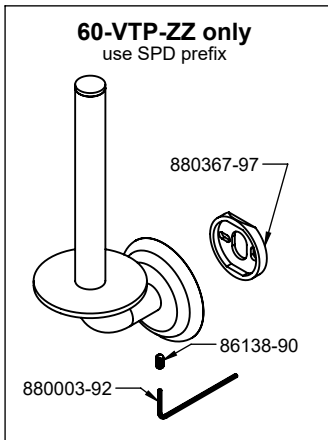

60-TR
60-RH
60-DRH
60-STP
60-VTP

To order spare parts add and/or replace as stated below:

SPD- prefix added to part number(s)
-ZZ replaced with finish code (see finish table)
-WW replaced with **-90** (light finish) or **-96** (dark finish)

Ex: **SPD-7-100463-PC** or **SPD-86030-96**

ITEM	PART NO.	DESCRIPTION	QTY
1	11061-ZZ	ESC, HEX BOTTOM, W/ 1-3/8-28 THD	1
2	11121-ZZ	BASE RING, TRAD, Ø59.5 W/ 1-3/8-28 THD	1
for 60-TR	3	7-883220-ZZ KIT, TOWEL RING, POST W/SET SCREW (incl. 4)	1
	4	86031-90 SETSCREW 8-32 X 3/16 SCKT HD CUP PT SS	1
for 60-TR	5	881358-ZZ RING, TOWEL	1
	6	882064-98 ADAPTER, ACCESSORY POST	1
	7	880156-98 ACC POST/BASE W/16T SPLINE 2-1/4"	1
	8	6-200237 KIT, .8 X 1-1/2" SCREW & ANCHOR (2EA)	1
for 60-RH	9	7-883216-ZZ POST, ROBE HOOK W/ SET SCREW (incl. 4)	1
for 60-DRH	10	5-100297-ZZ ASM, TRAD DBL ROBE HOOK (incl. 4)	1
for 60-STP	11	7-883219-ZZ KIT, STP, POST W/ SET SCREW (incl. 4)	1
for 60-STP	12	882240-ZZ LOOP, T/T HOLDER, NEW STYLE	1
for 60-STP	13	86032-WW SETSCREW 8-32 X 5/16 SCKT HD CUP PT SS	1
for ITEM 4, & 13	14	882042-99 KEY, ALLEN, 5/64", BLACK	1