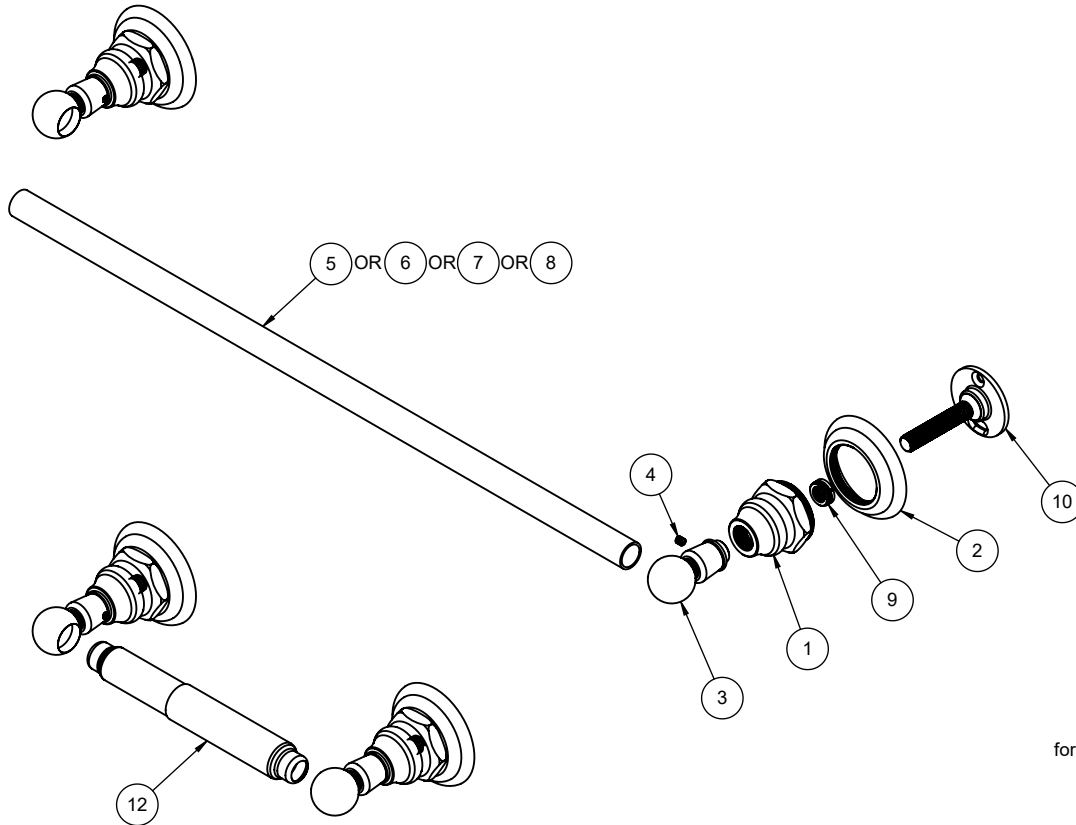

60-9
60-18
60-24
60-30
60-TP

To order spare parts add and/or replace as stated below:

SPD- prefix added to part number(s)
-ZZ replaced with finish code (see finish table)
-WW replaced with **-90** (light finish) or **-96** (dark finish)

Ex: **SPD-7-100463-PC** or **SPD-86030-96**

ITEM	PART NO.	DESCRIPTION	QTY
1	11061-ZZ	ESC, HEX BOTTOM, W/ 1-3/8-28 THD	2
2	11121-ZZ	BASE RING, TRAD, Ø59.5 W/ 1-3/8-28 THD	2
for all dual post	3	7-883217-ZZ POST, TOWEL BAR & TP W/SET SCREW (incl. 4)	2
	4	86031-90 SETSCREW 8-32 X 3/16 SCKT HD CUP PT SS	1
for 60-9	5	880415-ZZ BAR ONLY, TOWEL, 9"	1
for 60-18	6	881187-ZZ BAR ONLY, TOWEL, 18"	1
for 60-24	7	881188-ZZ BAR ONLY, TOWEL, 24"	1
for 60-30	8	881357-ZZ BAR ONLY, TOWEL, 30"	1
	9	882064-98 ADAPTER, ACCESSORY POST	2
	10	880156-98 ACC POST/BASE W/16T SPLINE 2-1/4"	2
	11	6-200237 KIT, ,8 X 1-1/2" SCREW & ANCHOR (2EA)	2
for 60-TP	12	7-100127-ZZ ASM, TISSUE ROLLER	1
for ITEM 4	13	882042-99 KEY, ALLEN, 5/64", BLACK	1

60-TR
60-RH
60-DRH
60-STP
60-VTP

To order spare parts add and/or replace as stated below:

SPD- prefix added to part number(s)
-ZZ replaced with finish code (see finish table)
-WW replaced with **-90** (light finish) or **-96** (dark finish)