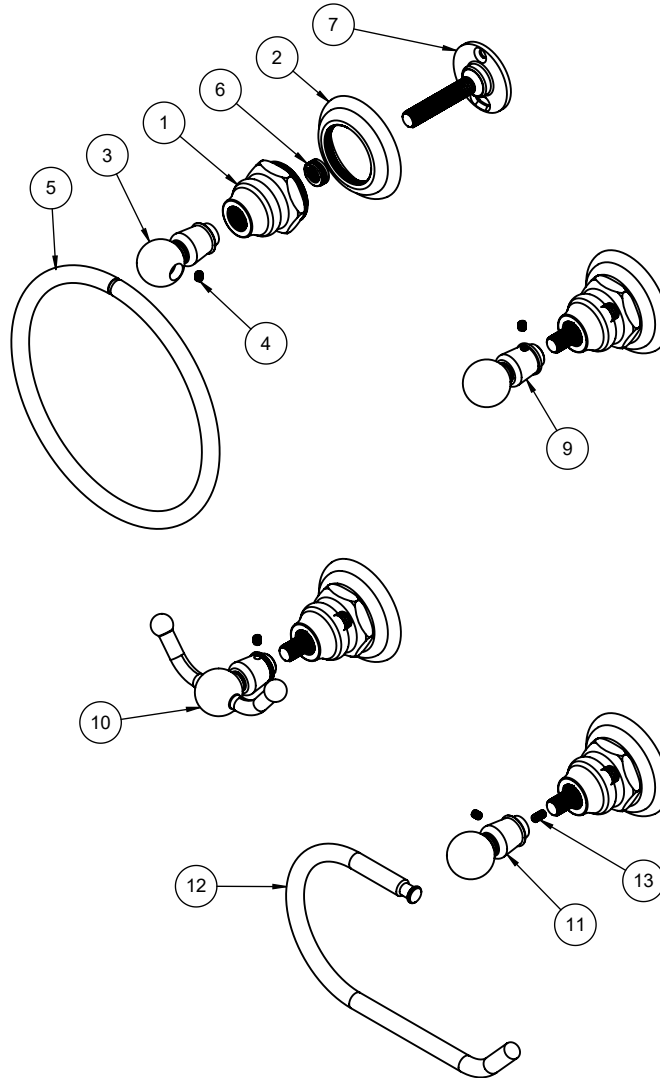

60-TR
60-RH
60-DRH
60-STP
60-VTP

To order spare parts add and/or replace as stated below:

SPD- prefix added to part number(s)
-ZZ replaced with finish code (see finish table)
-WW replaced with **-90** (light finish) or **-96** (dark finish)

Ex: **SPD-7-100463-PC** or **SPD-86030-96**

ITEM	PART NO.	DESCRIPTION	QTY
1	11061-ZZ	ESC, HEX BOTTOM, W/ 1-3/8-28 THD	1
2	11121-ZZ	BASE RING, TRAD, Ø59.5 W/ 1-3/8-28 THD	1
for 60-TR	3	7-883220-ZZ KIT, TOWEL RING, POST W/SET SCREW (incl. 4)	1
	4	86031-90 SETSCREW 8-32 X 3/16 SCKT HD CUP PT SS	1
for 60-TR	5	881358-ZZ RING, TOWEL	1
	6	882064-98 ADAPTER, ACCESSORY POST	1
	7	880156-98 ACC POST/BASE W/16T SPLINE 2-1/4"	1
	8	6-200237 KIT, .8 X 1-1/2" SCREW & ANCHOR (2EA)	1
for 60-RH	9	7-883216-ZZ POST, ROBE HOOK W/ SET SCREW (incl. 4)	1
for 60-DRH	10	5-100297-ZZ ASM, TRAD DBL ROBE HOOK (incl. 4)	1
for 60-STP	11	7-883219-ZZ KIT, STP, POST W/ SET SCREW (incl. 4)	1
for 60-STP	12	882240-ZZ LOOP, T/T HOLDER, NEW STYLE	1
for 60-STP	13	86032-WW SETSCREW 8-32 X 5/16 SCKT HD CUP PT SS	1
for ITEM 4, & 13	14	882042-99 KEY, ALLEN, 5/64", BLACK	1