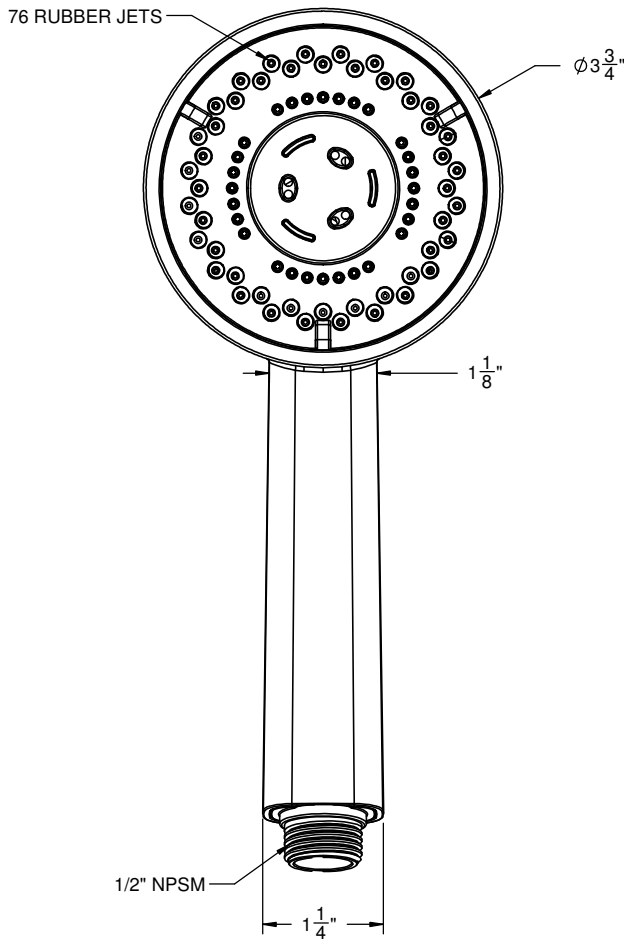

California Faucets®

StyleFlow™ IKO

3-3/4" MULTI-FUNCTION CONTEMPORARY

Features

- 1/2" MIP inlet
- Swiss shower technology™
- 3 functions: rain, hard rain & booster massage
- Self-cleaning rubber jets
- ABS body
- 3-3/4" diameter, gray face
- Replace .FR with desired flow rate:
HS-403.25 for 2.5 gpm
HS-504.20 for 2.0 gpm

Codes/Standards

Product meets or exceeds the following:

- ASME A112.18.1/CSA B125.1
- CEC (2.0 gpm)

HS-403.25
 HS-403.20
 HS-403
 WE-HS-403

ALL DIMENSIONS SHOWN TO NEAREST 1/16"