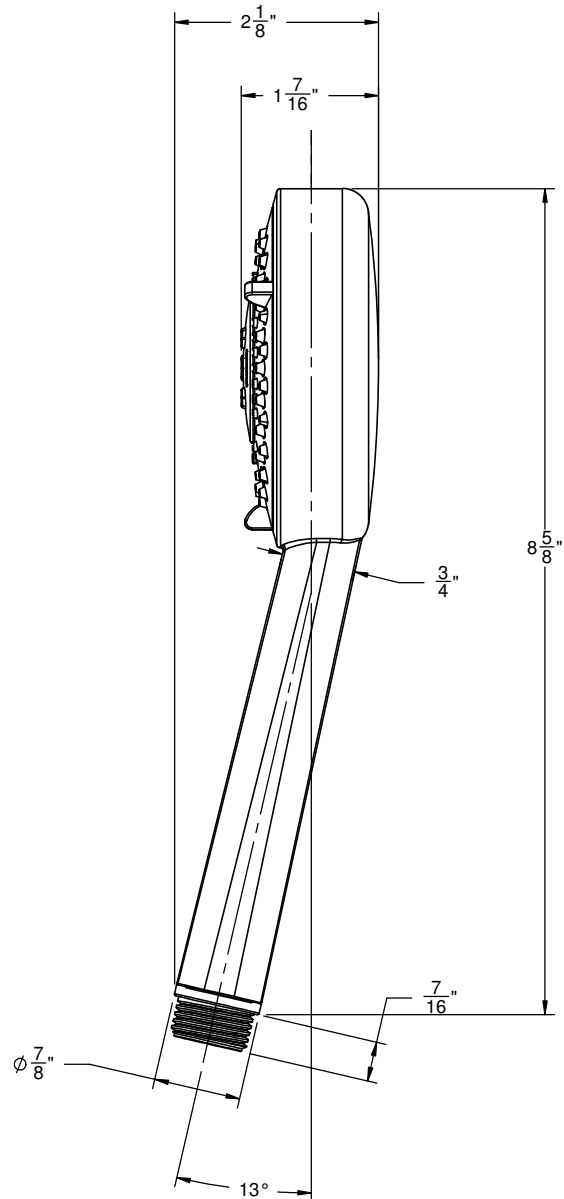

California Faucets®

StyleFlow™ IKO

3-3/4" MULTI-FUNCTION CONTEMPORARY

Features

- 1/2" MIP inlet
- Swiss shower technology™
- 3 functions: rain, hard rain & booster massage
- Self-cleaning rubber jets
- ABS body
- 3-3/4" diameter, gray face
- Replace .FR with desired flow rate:
HS-403.25 for 2.5 gpm
HS-504.20 for 2.0 gpm

Codes/Standards

Product meets or exceeds the following:

- ASME A112.18.1/CSA B125.1
- CEC (2.0 gpm)

HS-403.25
 HS-403.20
 HS-403
 WE-HS-403

ALL DIMENSIONS SHOWN TO NEAREST 1/16"