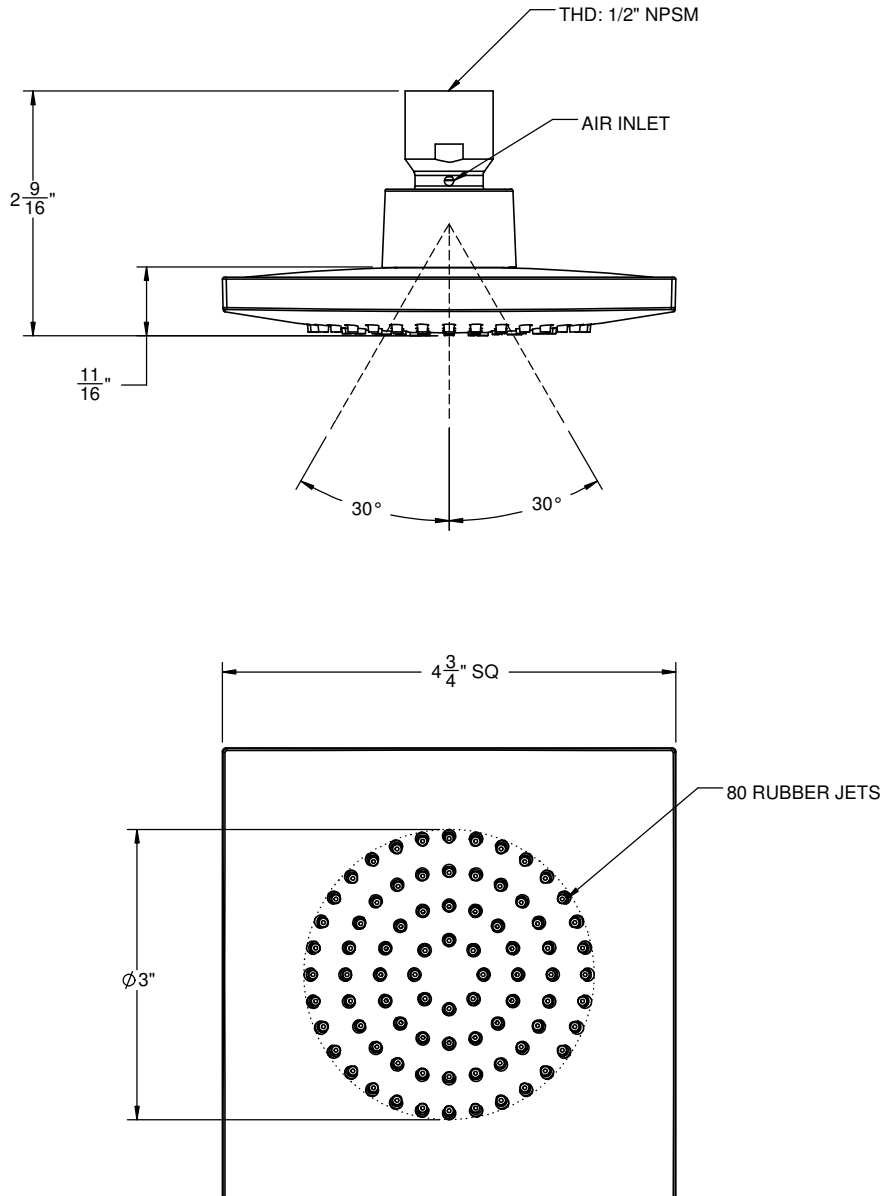

California Faucets®

STYLEFLOW® AIR QUA

4-3/4" SINGLE FUNCTION CONTEMPORARY SHOWERHEAD

Features

- 1/2" FIP inlet
- Air induction technology
- Single function showerhead
- Self-cleaning rubber jets
- Solid brass pivot ball, ABS body
- 4-3/4" square finished face
- Replace .FR with desired max flow rate:
SH-431.25 for 2.5 gpm
SH-431.20 for 2.0 gpm
SH-431.15 for 1.5 gpm

SH-431.25
SH-431.20
SH-431.15

Codes/Standards Applicable

Product meets or exceeds the following:

- ASME A112.18.1/CSA B125.1
- CEC (2.0 and 1.5 gpm)

ALL DIMENSIONS SHOWN TO NEAREST 1/16"