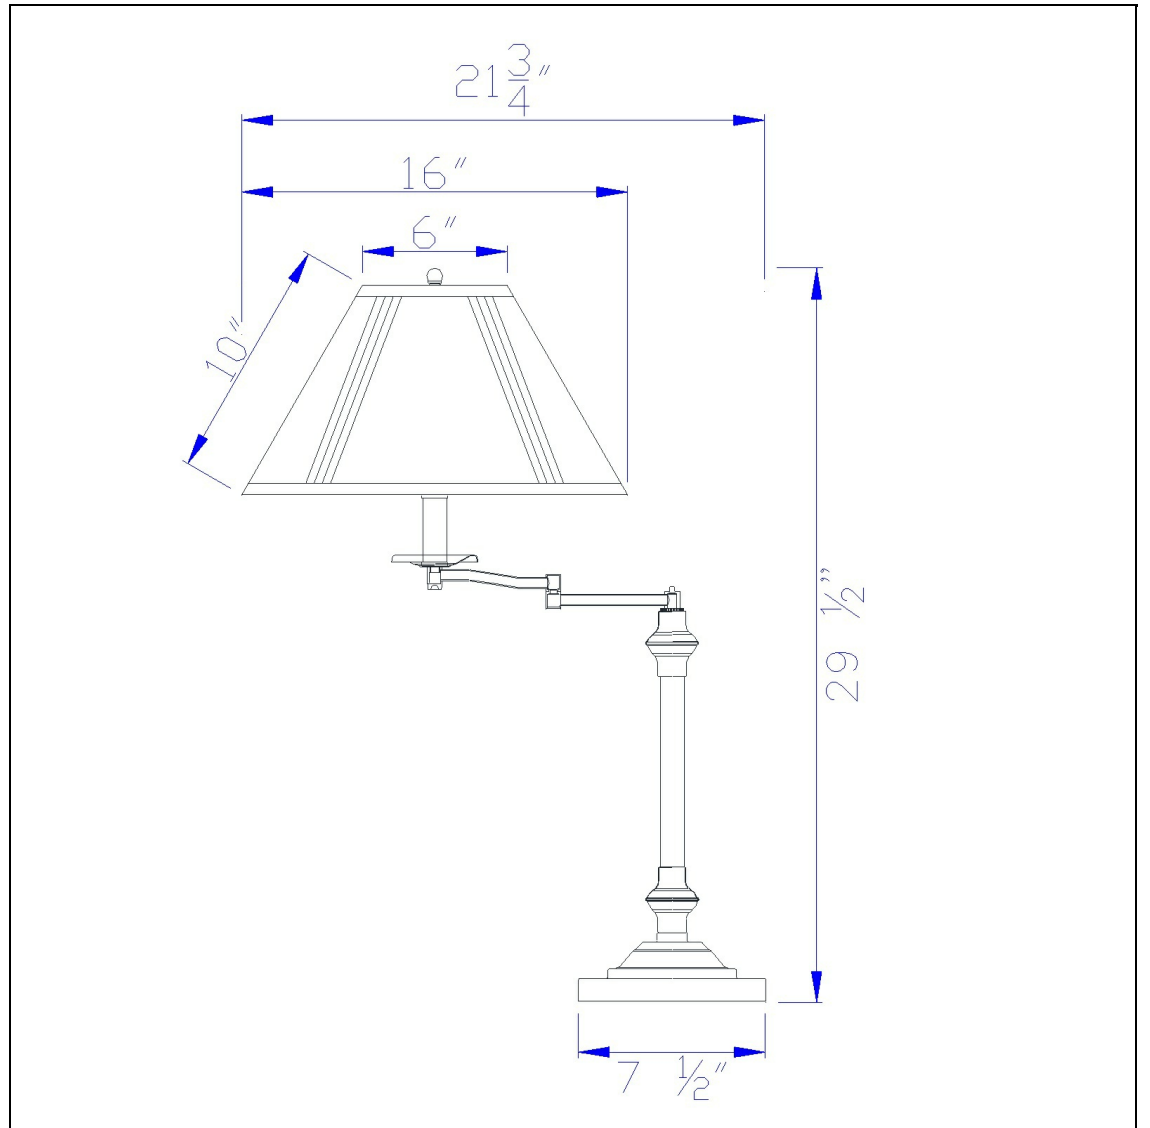

Product No. **BO-342-RU**

Description

150W 3 WAY SWING ARM TABLE LAMP
Durable metal construction
Fully functional swing arm
Little to no assembly required
Six foot power cord
Uses spider type shade
29.5" Height Metal Table Lamp in Rust

Technical Specifications

UPC	020193067284	Carton 1 Dimensions	8.50 x 20.50 x 20.50
Wattage	150W	Carton 2 Dimensions	0.00 x 0.00 x 20.50
Switch Type	3-Way	Carton 3 Dimensions	18.00 x 18.00 x 12.00
Bulb Base	E26	Package Dimensions	L: 20.50 W: 20.50 H: 8.50
Number of Lights	1		
Color	Rust		
Base Color	Rust		