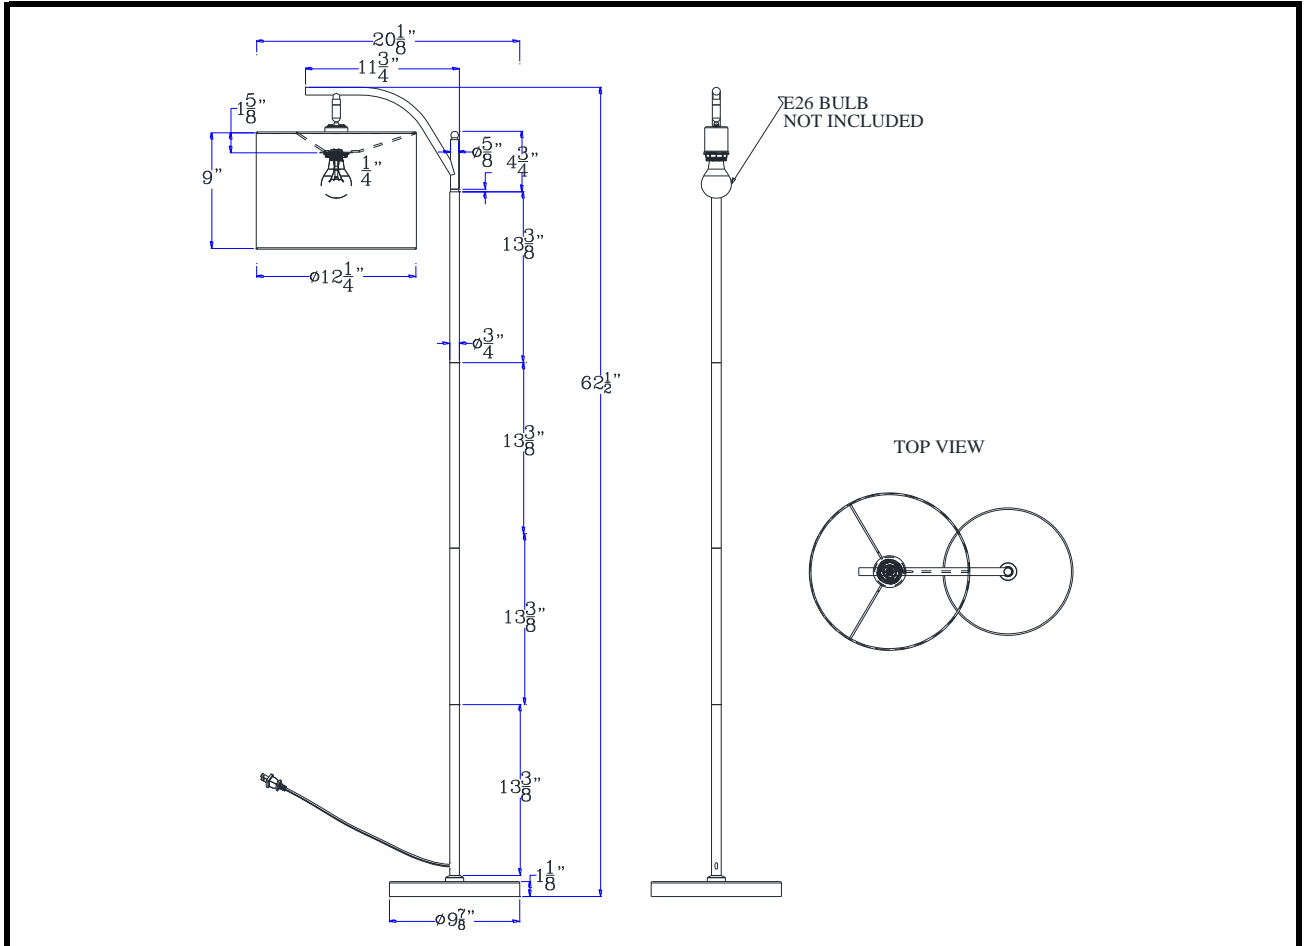

Catalog No.: EC-1018FL

Lamp/Wattage: _____

- Model No:** EC-1018FL
- Description:** 100 Watt Graydon Fishing Rod Floor Lamp with Adjustable Head
- Material:** Metal
- Finish :** Black
- Height:** 62 1/2"
- Reach/Depth:** 20 1/8"
- Base Width:** Dia.9 7/8"
- Wattage :** 100W
- Socket :** Medium Base (E26)
- Switch:** On/off
- Bulb:** Incandescent, CFL
- Wire Length:** 6'
- Wire Color:** Black
- Shade No:**
- Material:** Fabric
- Shade size:** 12 1/4" X 12 1/4" X 9"