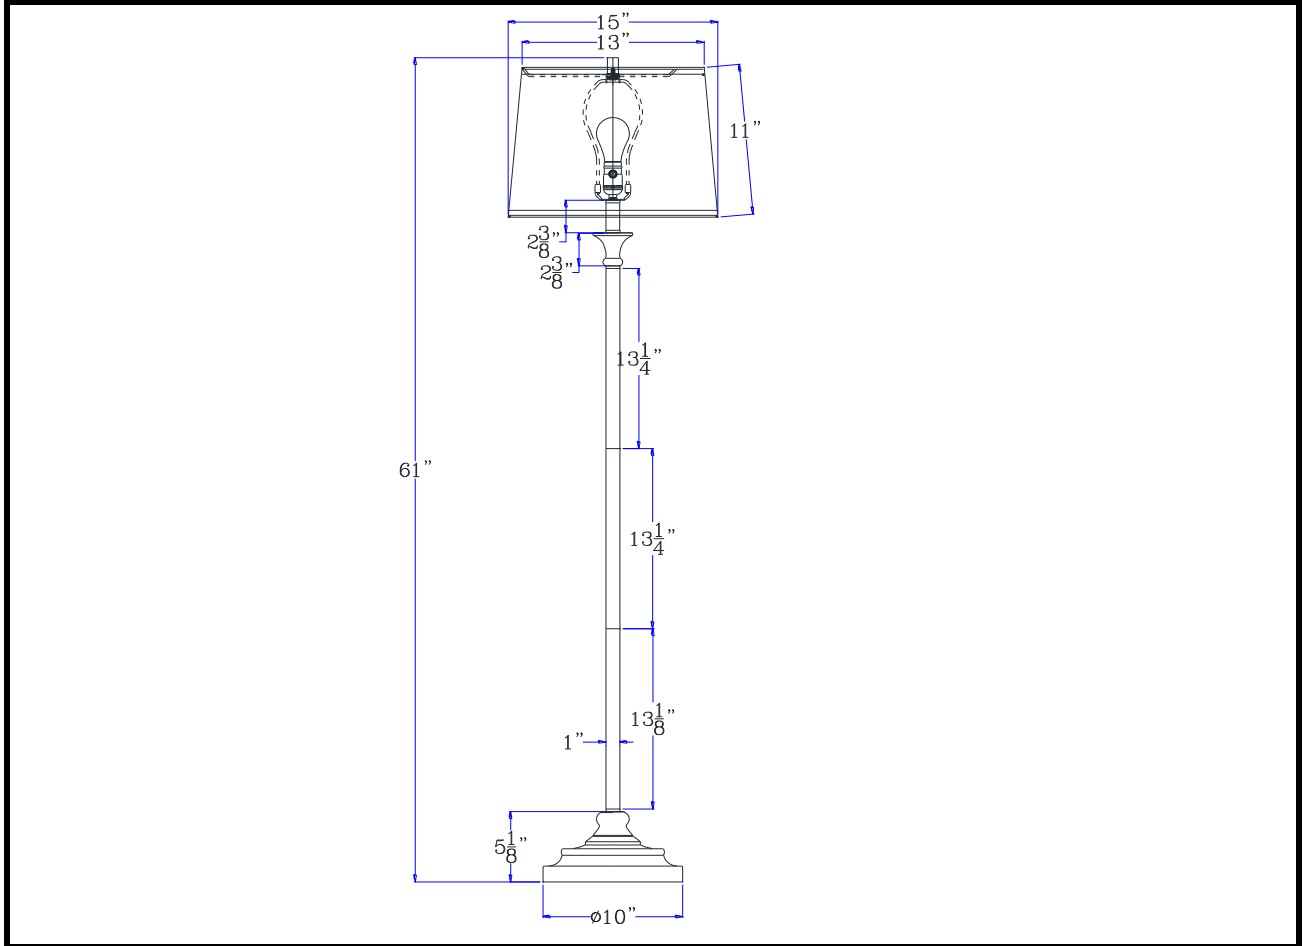

Catalog No.: EC-1006FL

Lamp/Wattage: _____

- Model No:** EC-1006FL
- Description:** 100 Watt Hailey Metal Floor Lamp with Hardback Linen Shade
- Material:** Metal
- Finish :** Antique Bronze
- Height:** 61"
- Reach/Depth:** 15"
- Base Width:** Dia.10"
- Wattage :** 100W
- Socket :** Medium Base (E26)
- Switch:** On/off
- Bulb:** Incandescent, CFL, LED
- Wire Length:** 6'
- Wire Color:** Gold
- Shade No:**
- Material:** Fabric
- Shade size:** 13"X15"X11"
- Certificate :** 