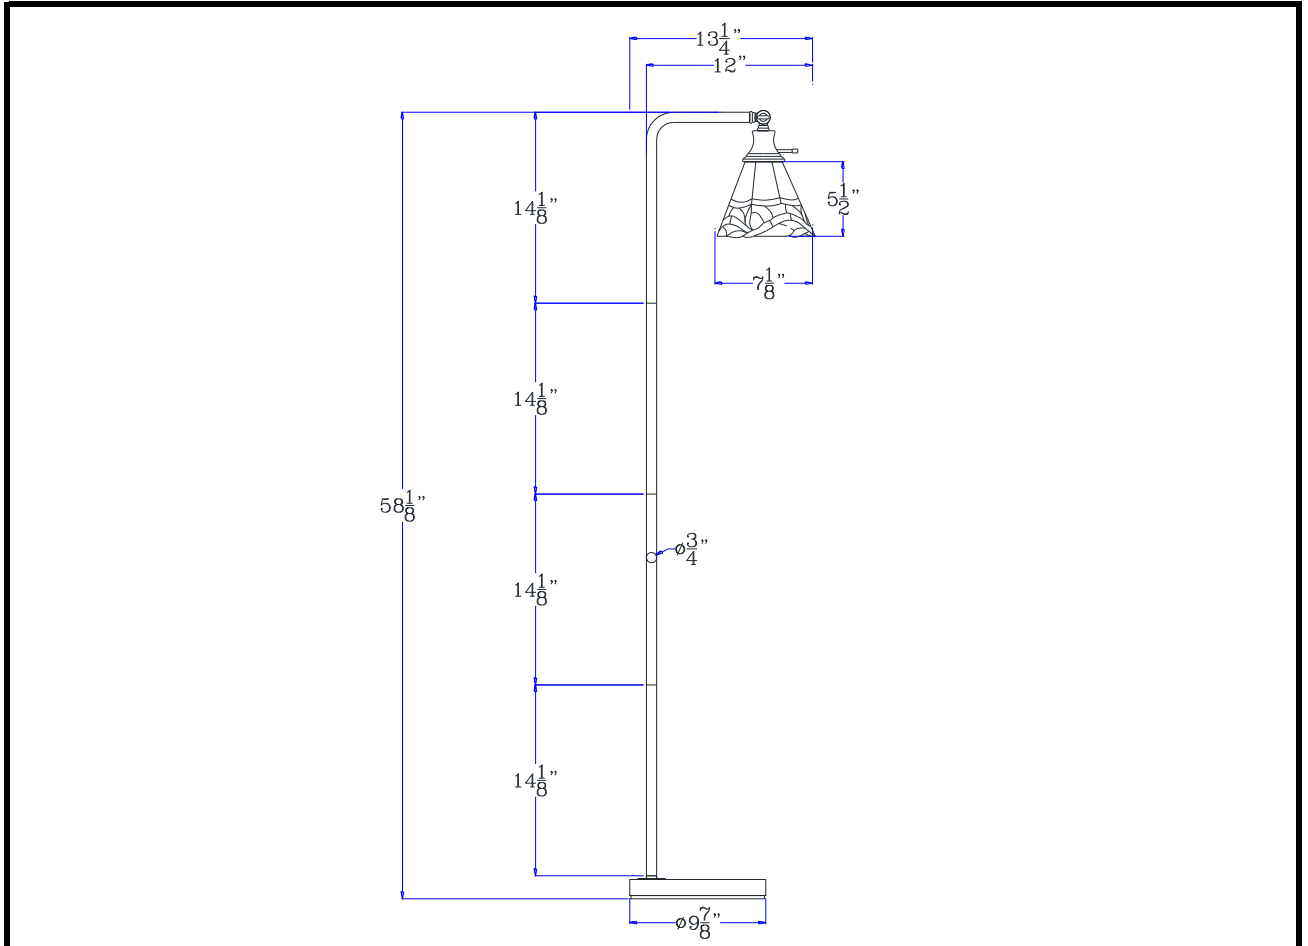

Catalog No.: EC-1000FL

Lamp/Wattage: _____

- Model No:** EC-1000FL
- Description:** 60W Vittorio Downbridge Metal Tiffany Floor Lamp
- Material:** Metal
- Finish :** Black
- Height:** 58 1/8"
- Reach/Depth:** 13 1/4"
- Base Width:** Dia.9 7/8"
- Wattage :** 60W
- Socket :** Medium Base (E26)
- Switch:** On/off
- Bulb:** Incandescent, LED
- Wire Length:** 6'
- Wire Color:** Black
- Shade No:**
- Material:** Tiffany
- Shade size:** Dia. 7 1/8" H 5 1/2"
- Certificate :** 