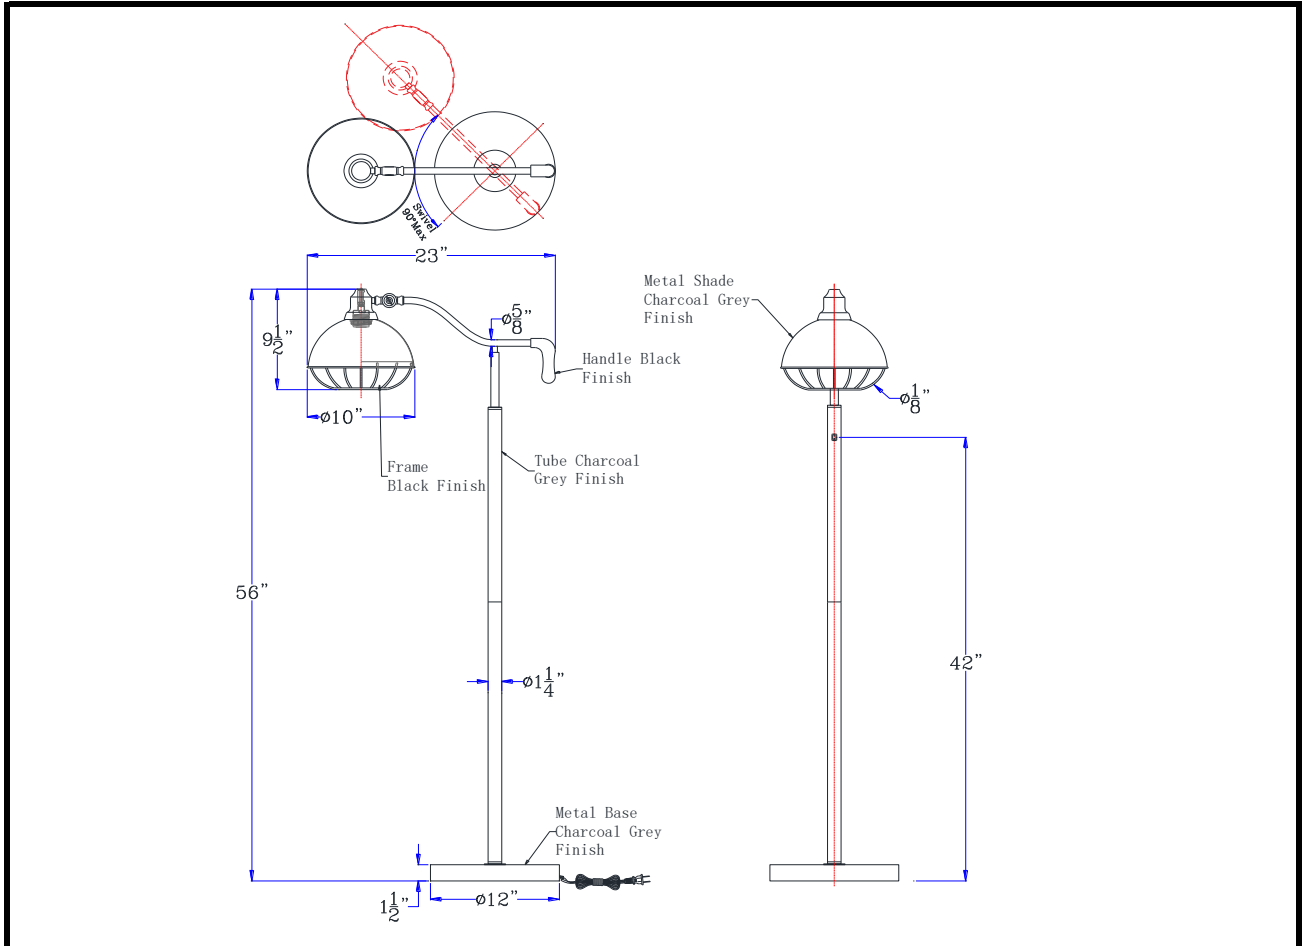

Catalog No.: **BO-3191FL**

Lamp/Wattage: _____

- Model No:** BO-3191FL
Description: 60W Taloga metal floor lamp with adjustable caged shade. (Bulb not included)
Material: Metal
Finish : Black Iron
Height: 56"
Width: 23"
Reach/Depth: 12"
Base Width: Dia.12"
Wattage : 60W
Socket : Medium Base (E26)
Switch: On/off Rocker
Bulb: Incandescent
Wire Length: 6'
Wire Color: Black
Shade No:
Material: Metal
Shade size: Dia.10"
Certificate : 