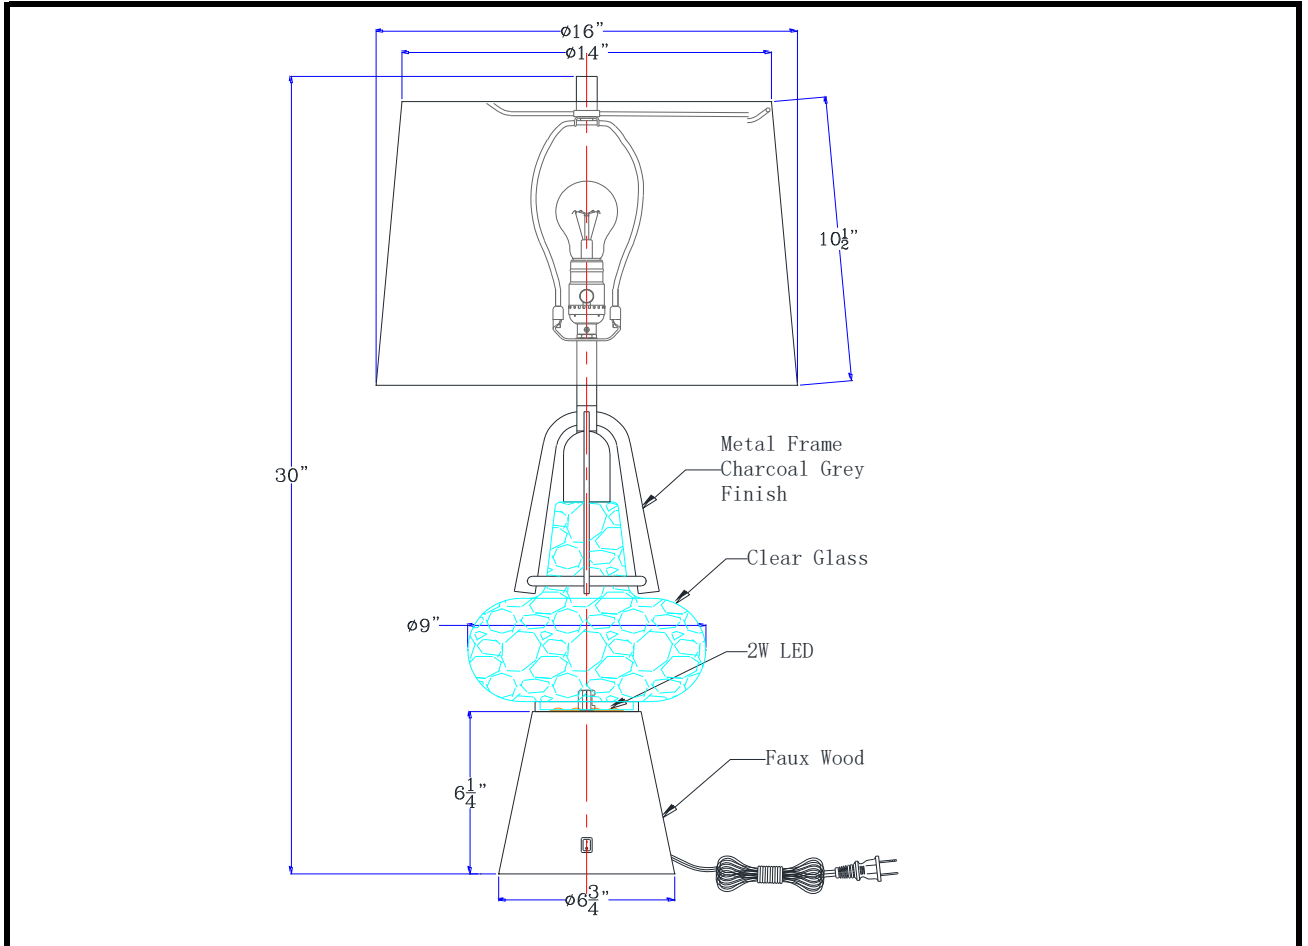

Project: \_\_\_\_\_

Catalog No.: \_\_\_\_\_

BO-3188TB

Lamp/Wattage: \_\_\_\_\_

- Model No:** BO-3188TB
- Description:** 100W LED Marietta metal/glass table lamp with 2W LED night light
- Material:** Metal/Glass
- Finish :** Oak / Iron Grey
- Height:** 30"
- Reach/Depth:** 16"
- Base Width:** Dia.6 3/4"
- Wattage :** 100W+2W
- Socket :** Medium Base (E26)+LED
- Switch:** On/off
- Bulb:** Incandescent, CFL
- Wire Length:** 6'
- Wire Color:** Black
- Shade No:**
- Material:** Fabric
- Shade size:** 14"X16"X10 1/2"
- Certificate :** 