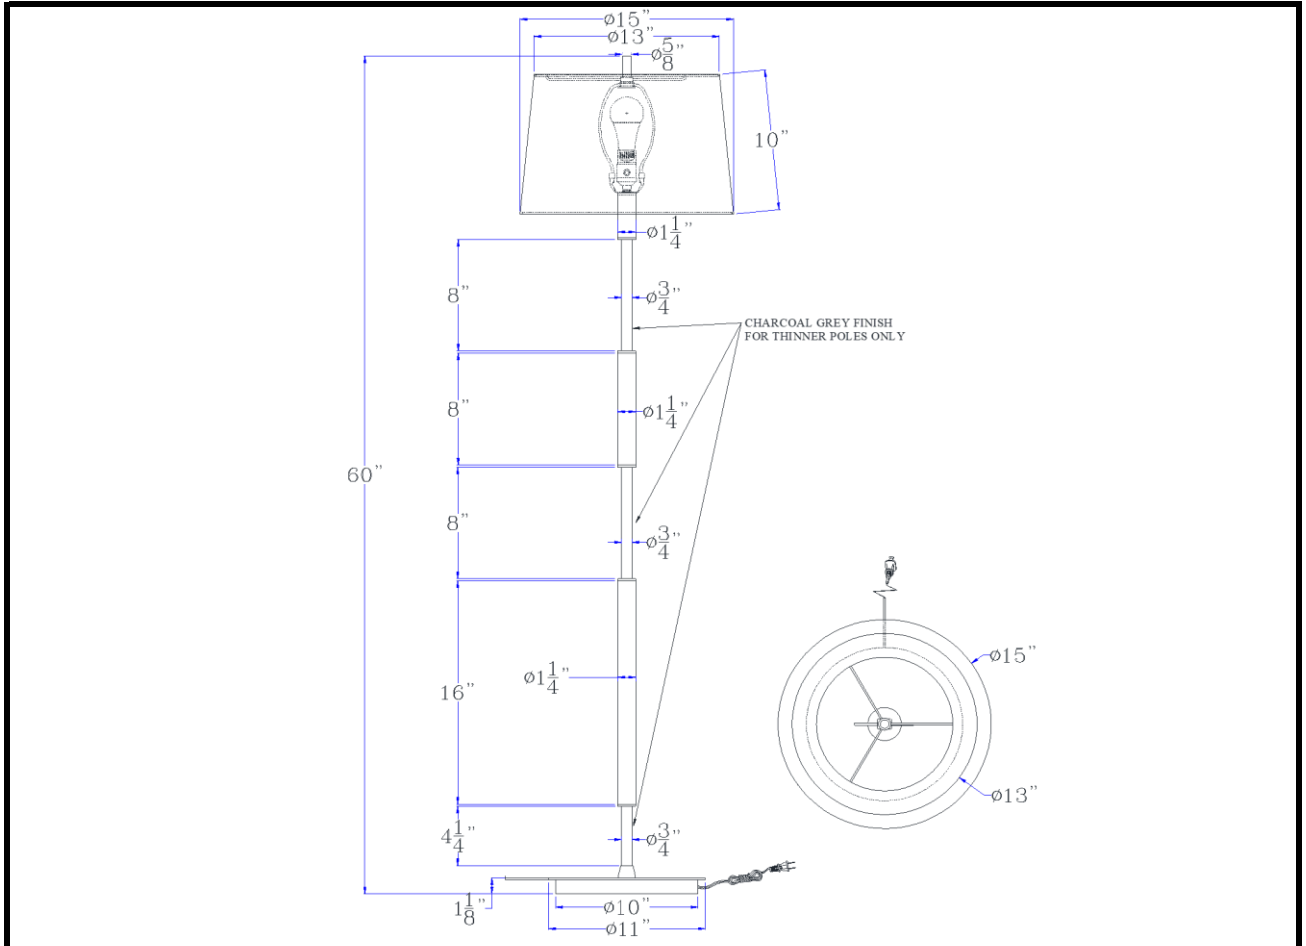

Project: \_\_\_\_\_

Catalog No.: **BO-3182FL-AB**

Lamp/Wattage: \_\_\_\_\_

- Model No:** BO-3182FL-AB
- Description:** 150W 3 way Ciudad metal two tone floor lamp
- Material:** Metal
- Finish :** Antique Brass / Silver Grey
- Height:** 60"
- Reach/Depth:** 15"
- Base Width:** Dia.11"
- Wattage :** 150W
- Socket :** Medium Base (E26)
- Switch:** 3-WAY
- Bulb:** Incandescent, CFL
- Wire Length:** 6'
- Wire Color:** Gold
- Shade No:**
- Material:** Fabric
- Shade size:** 13"X15"X10"
- Certificate :** 