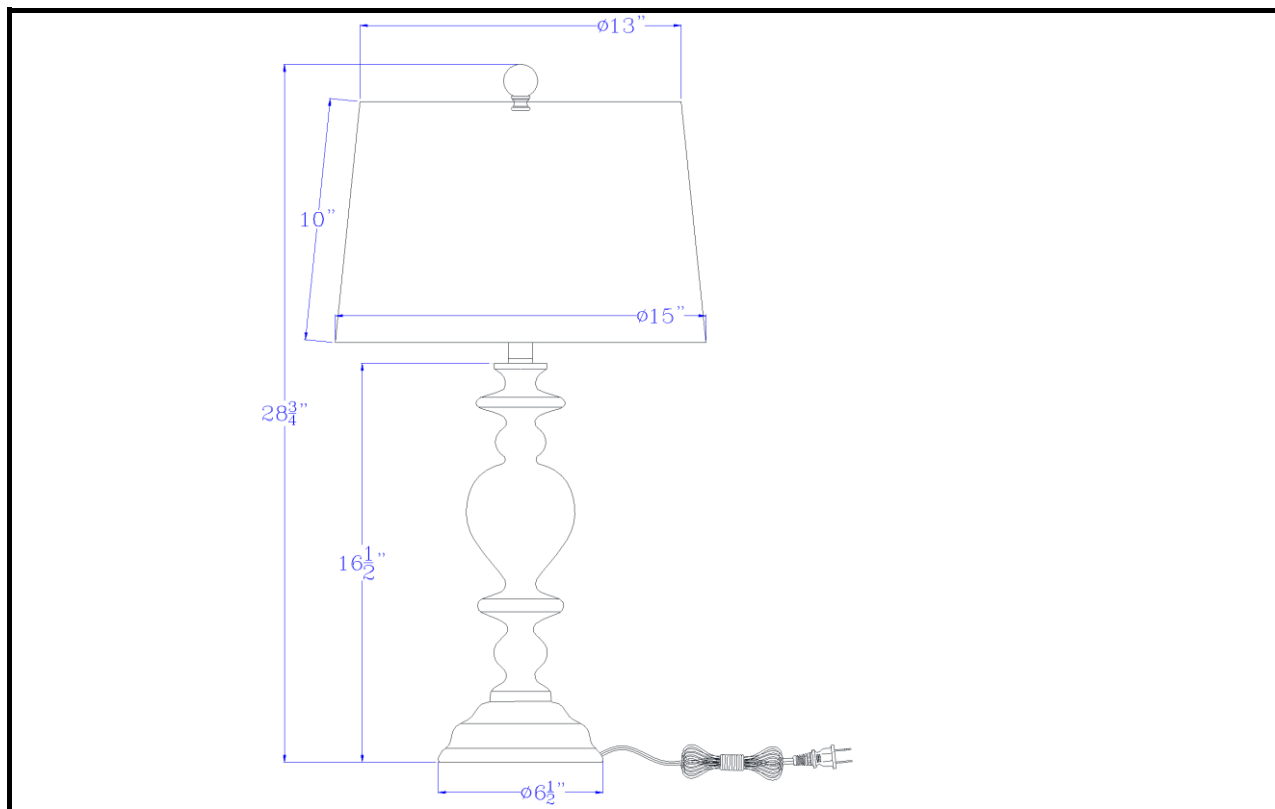

Catalog No.: _____

BO-3151TB-2

Lamp/Wattage: _____

- Model No:** BO-3151TB-2
- Description:** Kelford resin table lamp with taper drum hardback fabric shade. Priced and sold as pairs
- Material:** Resin
- Finish :** Oak
- Height:** 28 3/4"
- Base Width:** Dia. 6 1/2"
- Wattage :** 150W
- Socket :** Medium Base (E26)
- Switch:** 3WAY
- Bulb:** Incandescent,
- Wire Length:** 6'
- Wire Color:** Brown
- Shade No:**
- Material:** Fabric
- Shade size:** Dia.13"X15"X10"