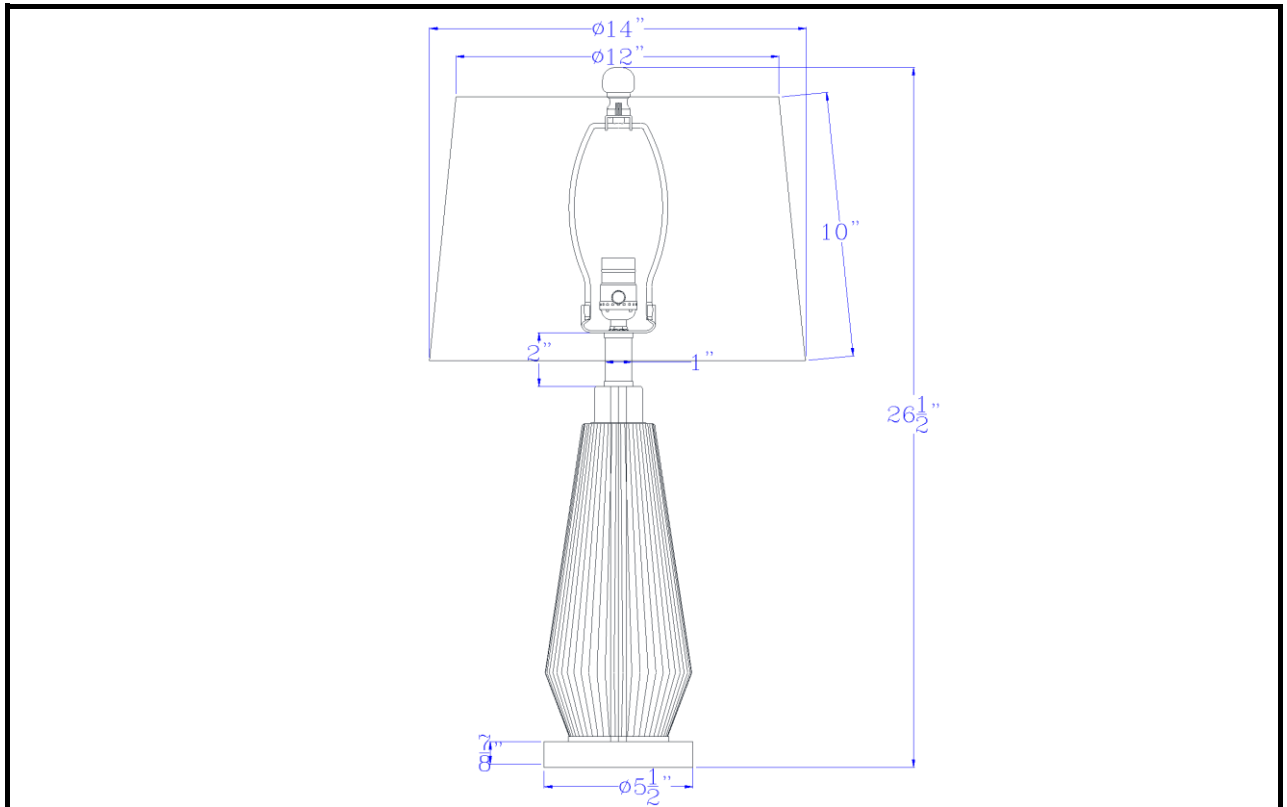

Catalog No.: _____

BO-3146TB-2

Lamp/Wattage: _____

- Model No:** BO-3146TB-2
Description: Belville glass table lamp with taper drum hardback fabric shade. Priced and sold as pairs
Material: Metal/Glass
Finish : Antique Brass/Glass
Height: 26 1/2"
Base Width: Dia. 5 1/2"
Wattage : 100W
Socket : Medium Base (E26)
Switch: ON/OFF
Bulb: Incandescent
Wire Length: 6'
Wire Color: Gold
Shade No:
Material: Fabric
Shade size: Dia.12"X14"X10"
Certificate : 