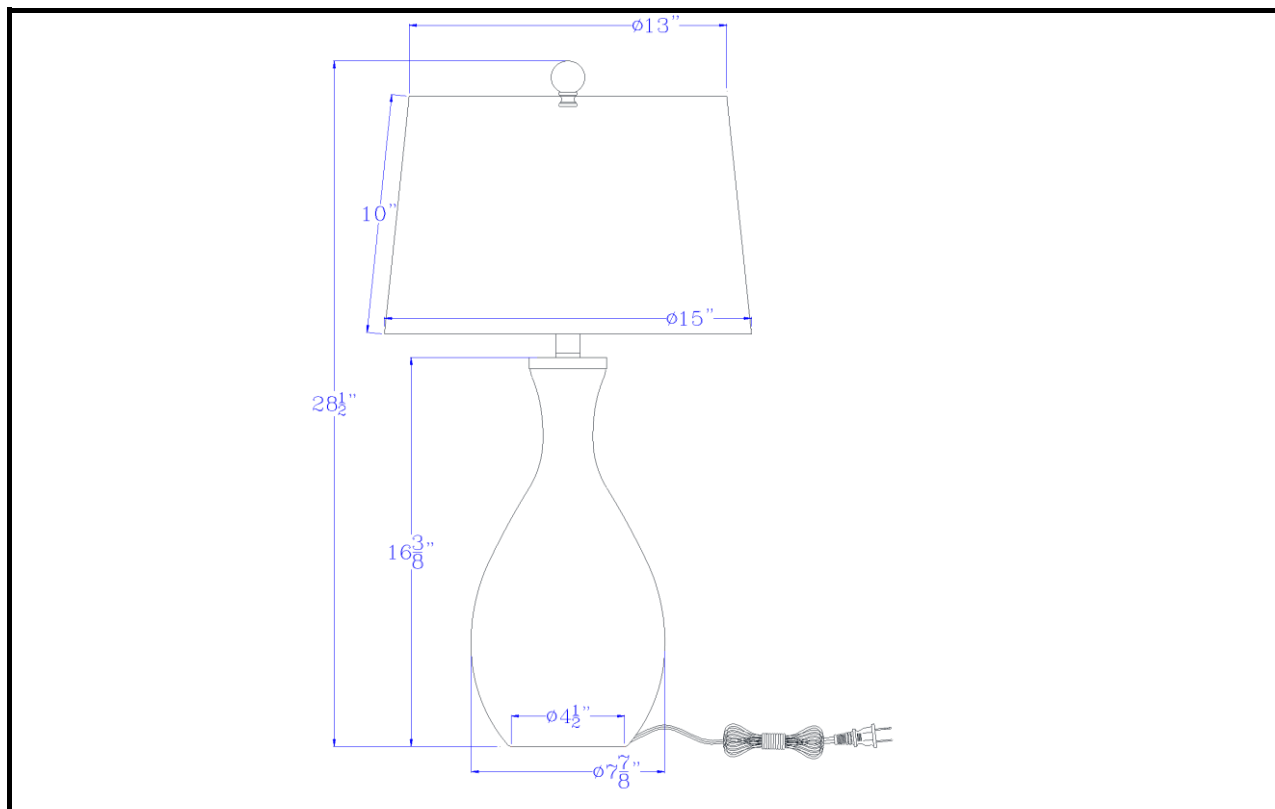

Catalog No.: **BO-3143TB-2**

Lamp/Wattage: _____

- Model No:** BO-3143TB-2
- Description:** Limburg art glass table lamp with taper drum fabric shade. Priced and sold as pairs
- Material:** Glass
- Finish :** Antique Blue Luster
- Height:** 28 1/2"
- Base Width:** Dia. 4 1/2"
- Wattage :** 150W
- Socket :** Medium Base (E26)
- Switch:** 3WAY
- Bulb:** Incandescent
- Wire Length:** 6'
- Wire Color:** Silver
- Shade No:**
- Material:** Fabric
- Shade size:** Dia.13"X15"X10"