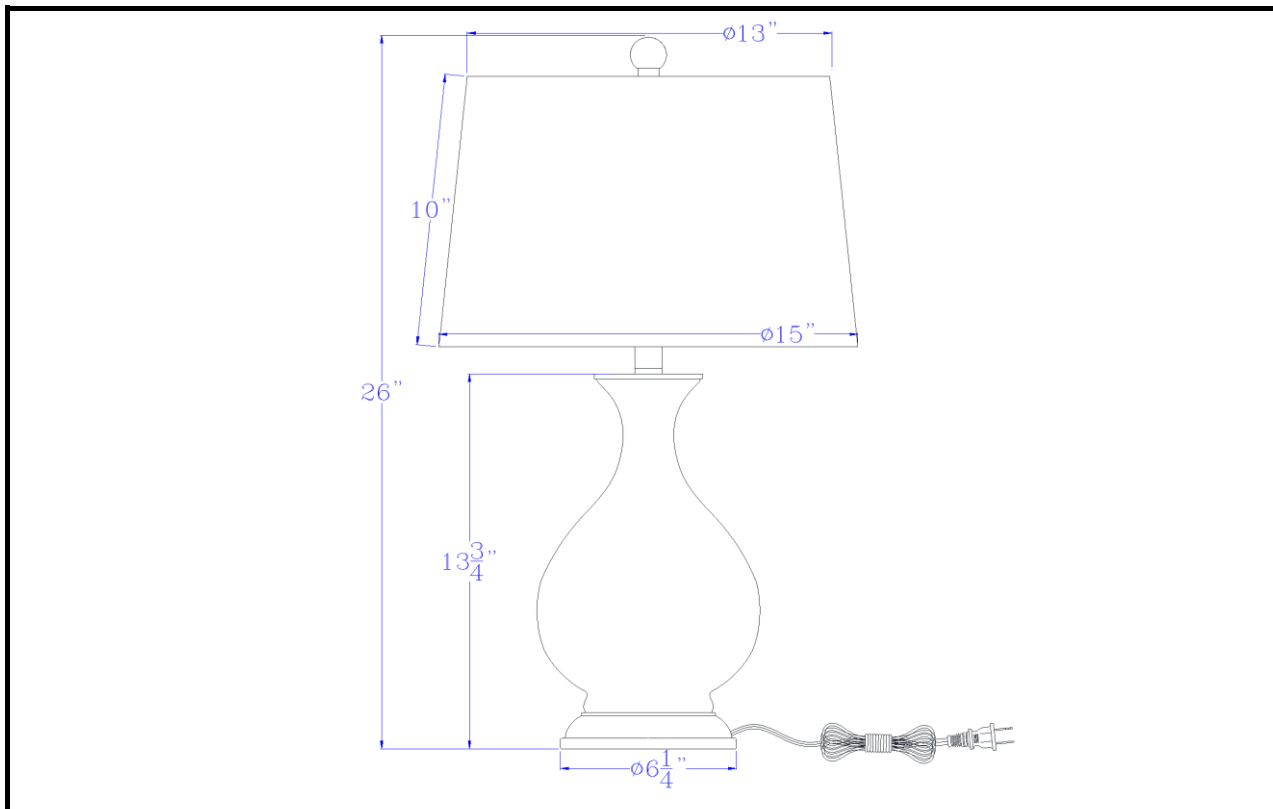

Catalog No.: **BO-3142TB-2**

Lamp/Wattage: _____

- Model No:** BO-3142TB-2
Description: Orivesi ceramic table lamp w/ metal base and taper drum fabric shade. Price and sold as pairs
Material: Metal/Ceramic
Finish : Terra Cotta
Height: 26"
Base Width: Dia. 6 1/4"
Wattage : 150W
Socket : Medium Base (E26)
Switch: 3WAY
Bulb: Incandescent
Wire Length: 6'
Wire Color: Gold
Shade No:
Material: Fabric
Shade size: Dia.13"X15"X10"
Certificate : 