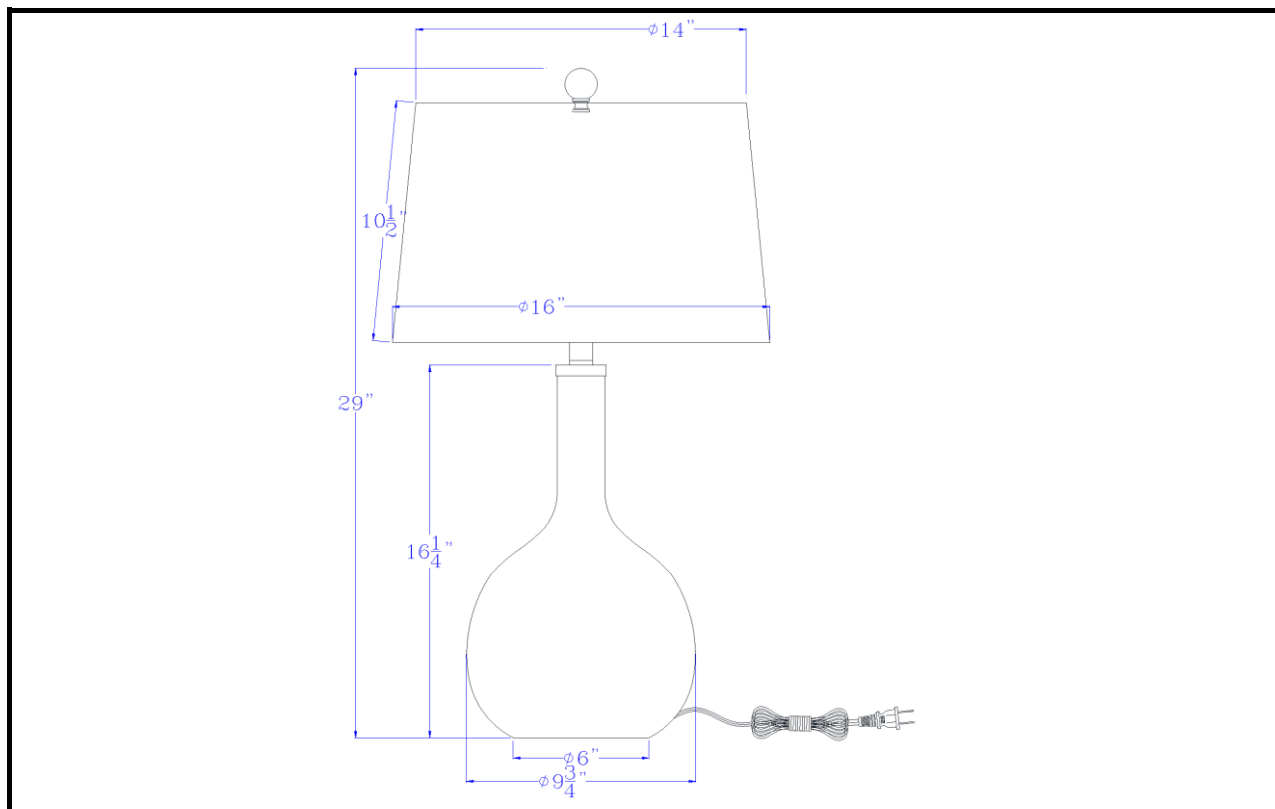

Catalog No.: _____

BO-3138TB-2-ABL

Lamp/Wattage: _____

- Model No:** BO-3138TB-2-ABL
Description: Kemi art glass table lamp with fabric taper drum shade. Priced and sold a pairs.
Material: Glass
Finish : Antique Blue Luster
Height: 29"
Base Width: Dia.6"
Wattage : 150W
Socket : Medium Base (E26)
Switch: 3WAY
Bulb: Incandescent
Wire Length: 6'
Wire Color: Silver
Shade No:
Material: Fabric
Shade size: Dia.14"X16"X10 1/2"