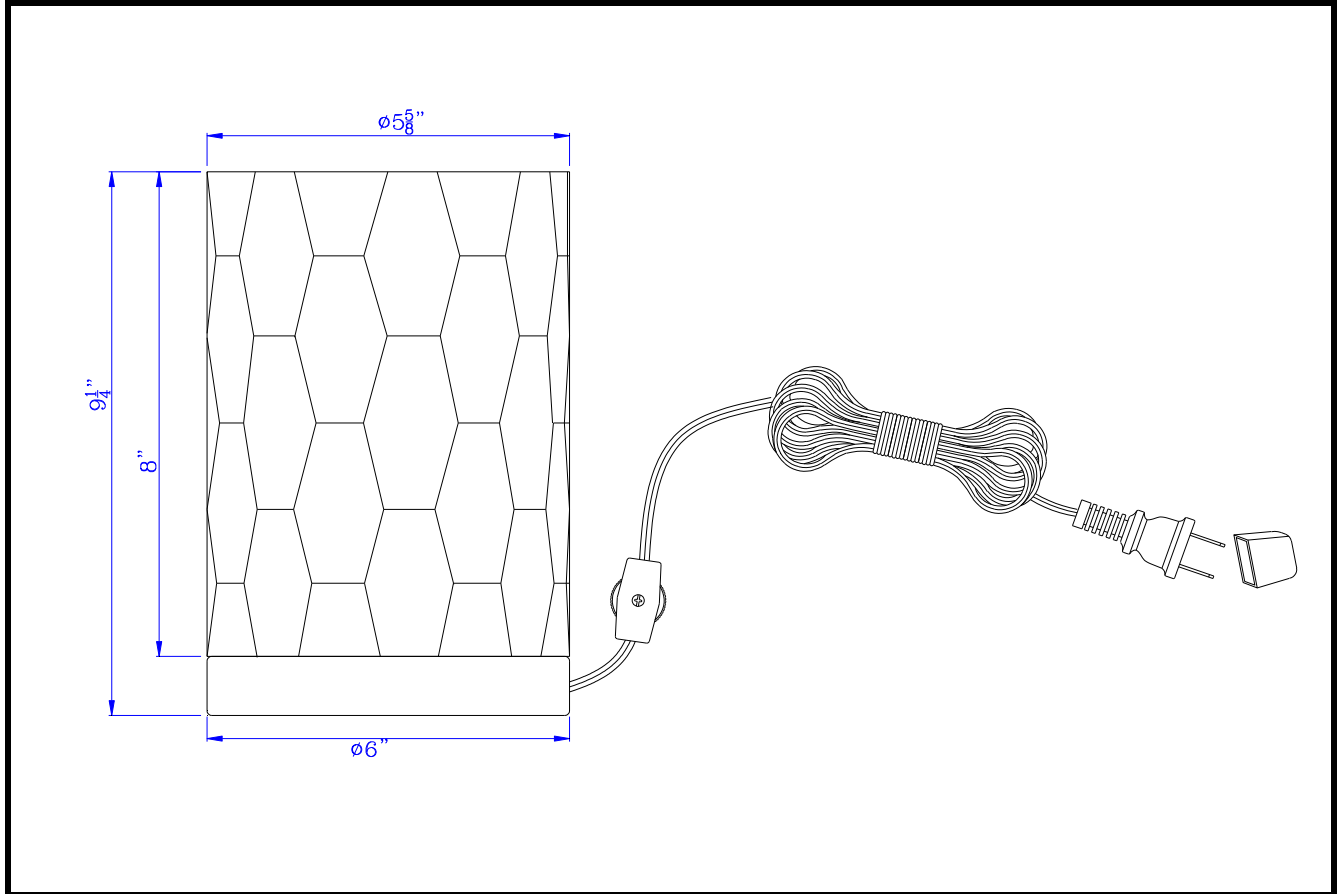

Catalog No.: **BO-3120AC**

Lamp/Wattage: _____

- Model No:** BO-3120AC
Description: 40W metal/resin Tiffany accent lamp with inline switch
Material: Metal
Finish : Black
Height: 9 1/4"
Base Width: Dia.6"
Wattage : 40W
Socket : Medium Base (E26)
Switch: ON/Off In-line
Bulb: Incandescent
Wire Length: 6'
Wire Color: Black
Shade No:
Material: Tiffany
Shade size: 5 5/8" X 5 5/8" X 8"