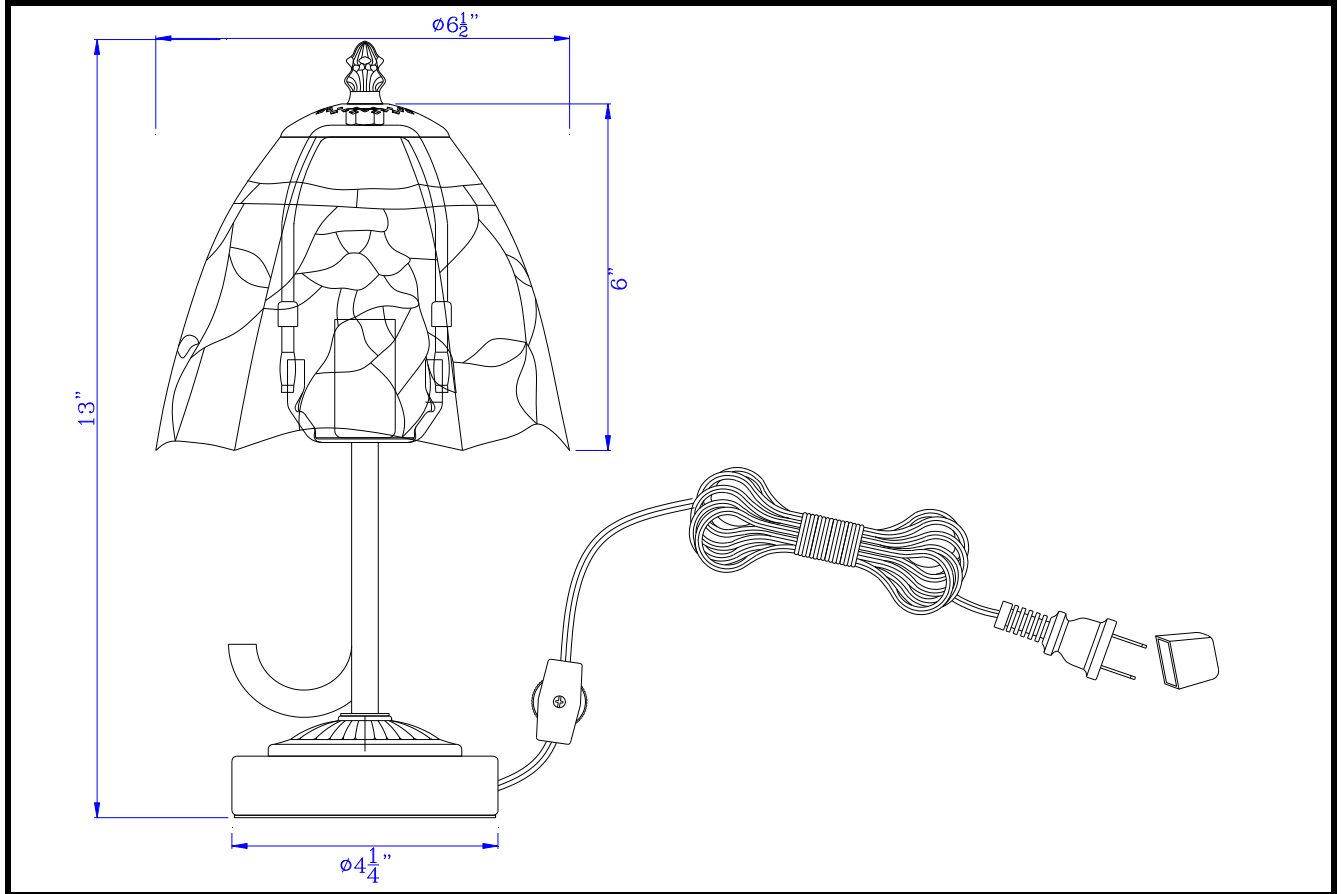

Project: \_\_\_\_\_

Catalog No.: \_\_\_\_\_

BO-3118AC

Lamp/Wattage: \_\_\_\_\_

- Model No:** BO-3118AC  
**Description:** 40W metal/resin Tiffany accent lamp with inline switch  
**Material:** Metal  
**Finish :** Dark Bronze  
**Height:** 13"  
**Base Width:** Dia.4 1/4"  
**Wattage :** 40W  
**Socket :** Candelabra Base (E12)  
**Switch:** ON/Off In-line  
**Bulb:** Incandescent  
**Wire Length:** 6'  
**Wire Color:** Brown  
**Shade No:**  
**Material:** Tiffany  
**Shade size:** Dia.6 1/2" H 6"  
**Certificate :** 