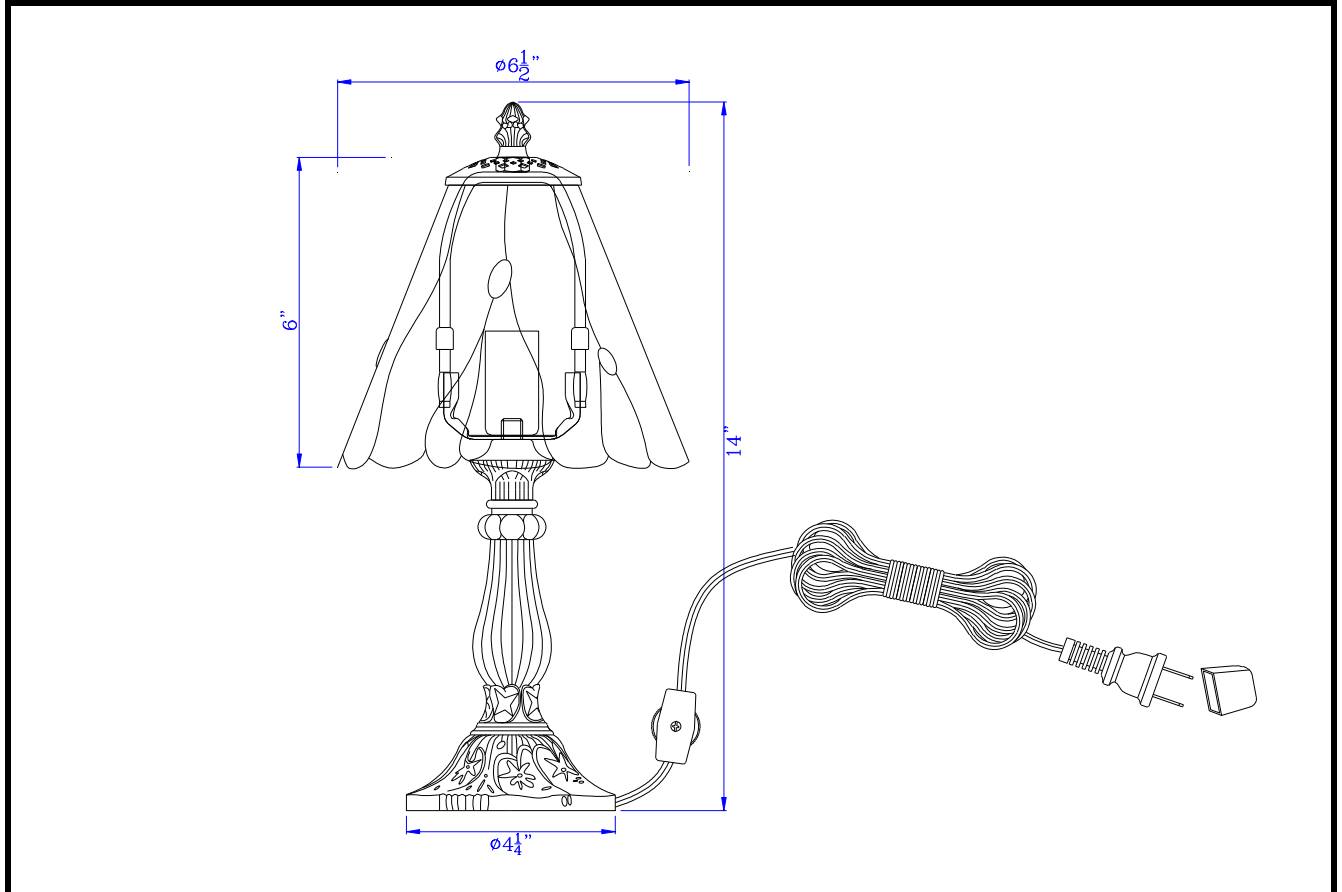

Model No: BO-3116AC
Description: 40W metal/resin Tiffany accent lamp with inline switch
Material: Resin
Finish : Dark Bronze
Height: 14"
Base Width: Dia.4 1/4"
Wattage : 40W
Socket : Candelabra Base (E12)
Switch: ON/Off In-line
Bulb: Incandescent
Wire Length: 6'
Wire Color: Brown
Shade No:
Material: Tiffany
Shade size: Dia.6 1/2" H 6"
Certificate : 