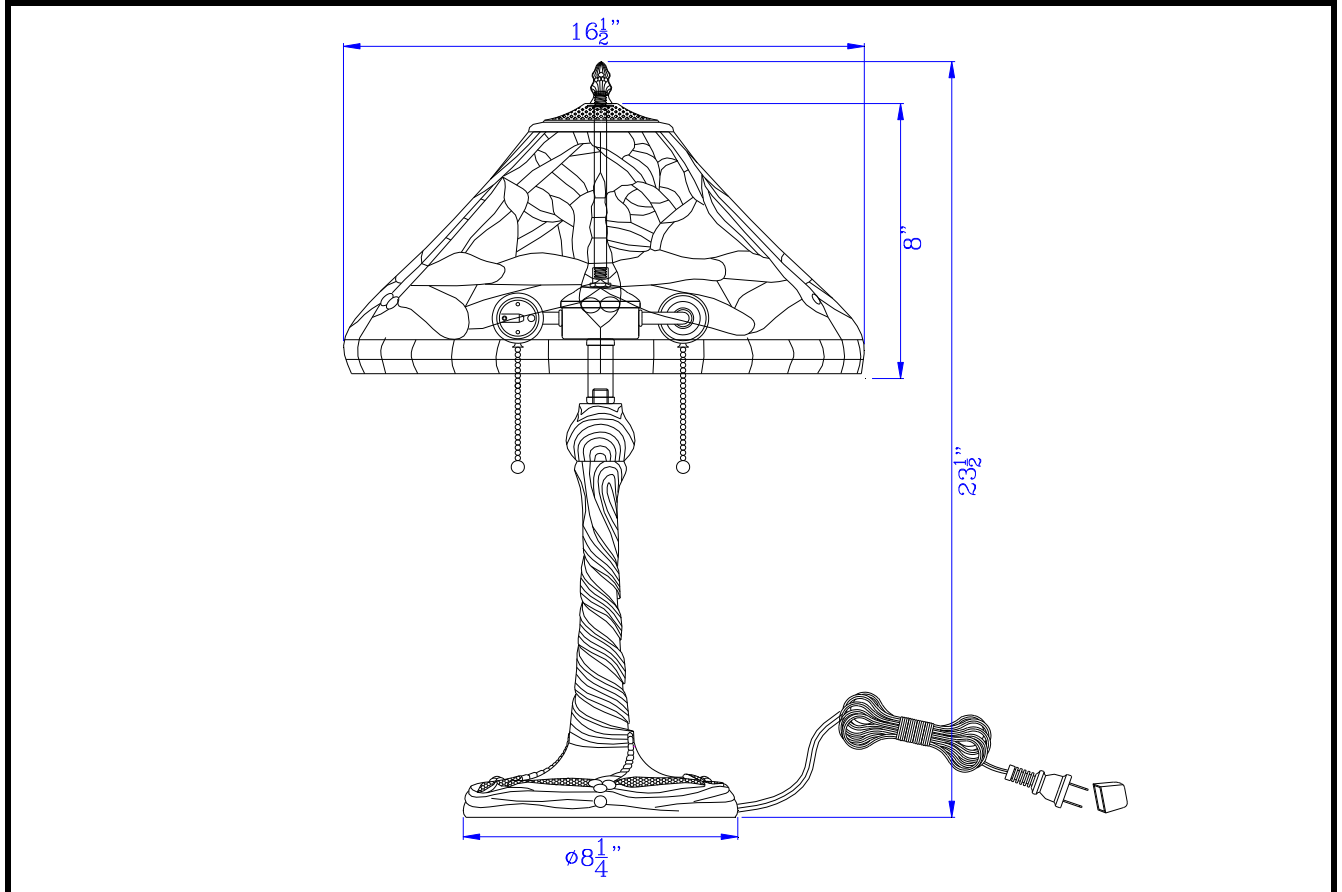

Catalog No.: _____

BO-3110TB

Lamp/Wattage: _____

- Model No:** BO-3110TB
Description: 60W x 2 metal/resin Tiffany table lamp with pull chain switches
Material: Resin
Finish : Antique Brass
Height: 23 1/2"
Base Width: Dia.8 1/4"
Wattage : 60W X 2
Socket : Medium Base (E26)
Switch: ON/Off
Bulb: Incandescent
Wire Length: 6'
Wire Color: Brown
Shade No:
Material: Tiffany
Shade size: Dia.16 1/2" H8"
Certificate : 