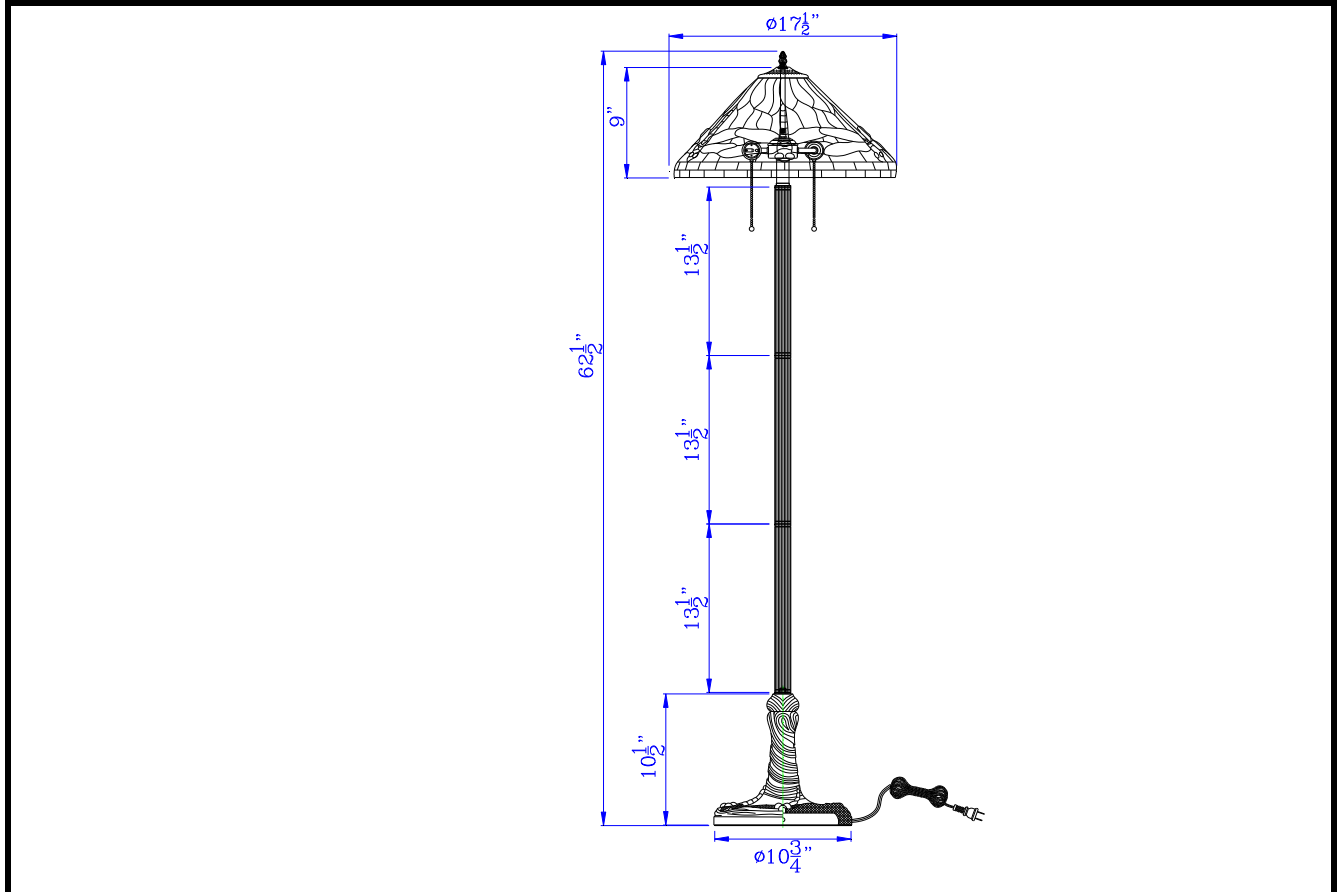

Catalog No.: _____

BO-3108FL

Lamp/Wattage: _____

- Model No:** BO-3108FL
Description: 60W x 2 metal/resin Tiffany table lamp with pull chain switches
Material: Resin
Finish : Antique Brass
Height: 62 1/2"
Base Width: Dia.10 3/4"
Wattage : 60W X 2
Socket : Medium Base (E26)
Switch: ON/Off
Bulb: Incandescent
Wire Length: 6'
Wire Color: Brown
Shade No:
Material: Tiffany
Shade size: Dia.17 1/2" H9"
Certificate : 