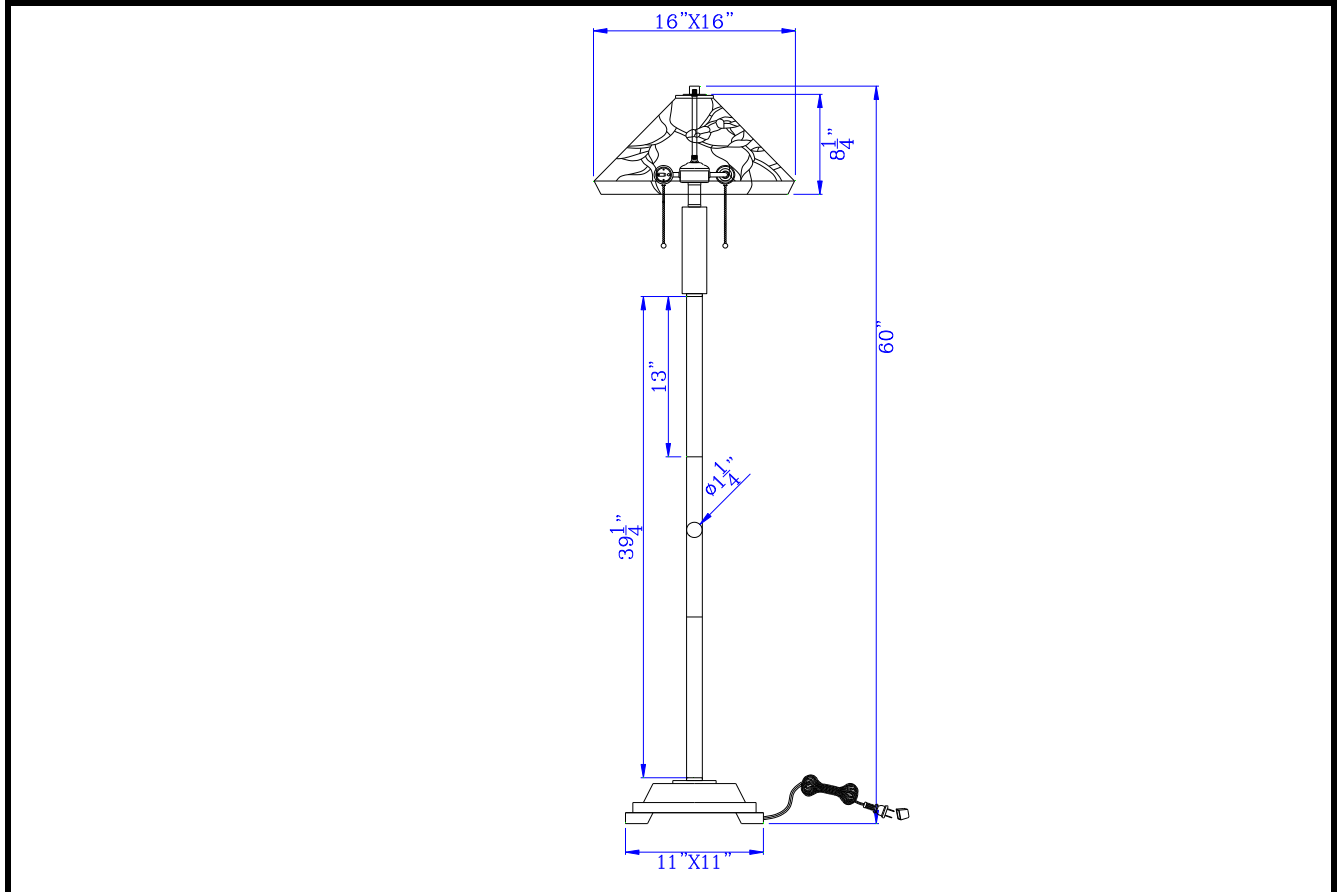

Model No: BO-3101FL
Description: 60W x 2 metal/resin Tiffany floor lamp with pull chain switches
Material: Resin
Finish : Black/Wood
Height: 60"
Base Width: 11"X11"
Wattage : 60W X 2
Socket : Medium Base (E26)
Switch: ON/Off
Bulb: Incandescent
Wire Length: 6'
Wire Color: Black
Shade No:
Material: Tiffany
Shade size: 16" X 16" X 8 1/4"