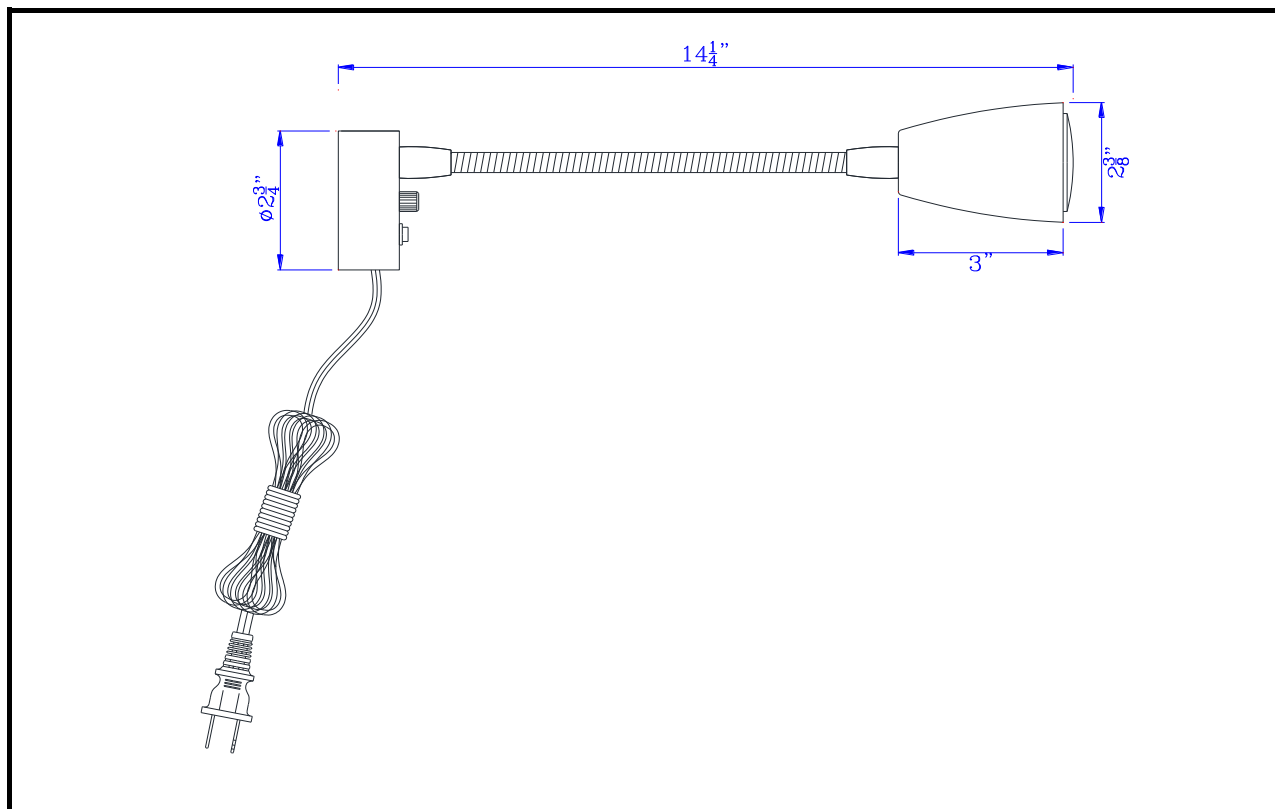

Project: \_\_\_\_\_

Catalog No.: LA-8047

Lamp/Wattage: \_\_\_\_\_

- Model No:** LA-8047  
**Description:** 6W LED gooseneck bedside reading light (3K, 6W GU10 bulb included)  
**Material:** Metal  
**Finish :** Brushed Steel  
**Height:** 2 3/4"  
**Width:** 2 3/4"  
**Reach:** 14 1/4"  
**Base:** Dia. 2 3/4"  
**Wattage :** 6W LED  
**Socket :** GU10  
**Switch:** ON/OFF Rocker  
**Bulb:** Incandescent, CFL  
**Wire Length:** 8'  
**Wire Color:** Silver  
**Shade No:**  
**Material:** Metal  
**Shade size:** Dia. 2 3/8" H3"  
**Certificate :** 