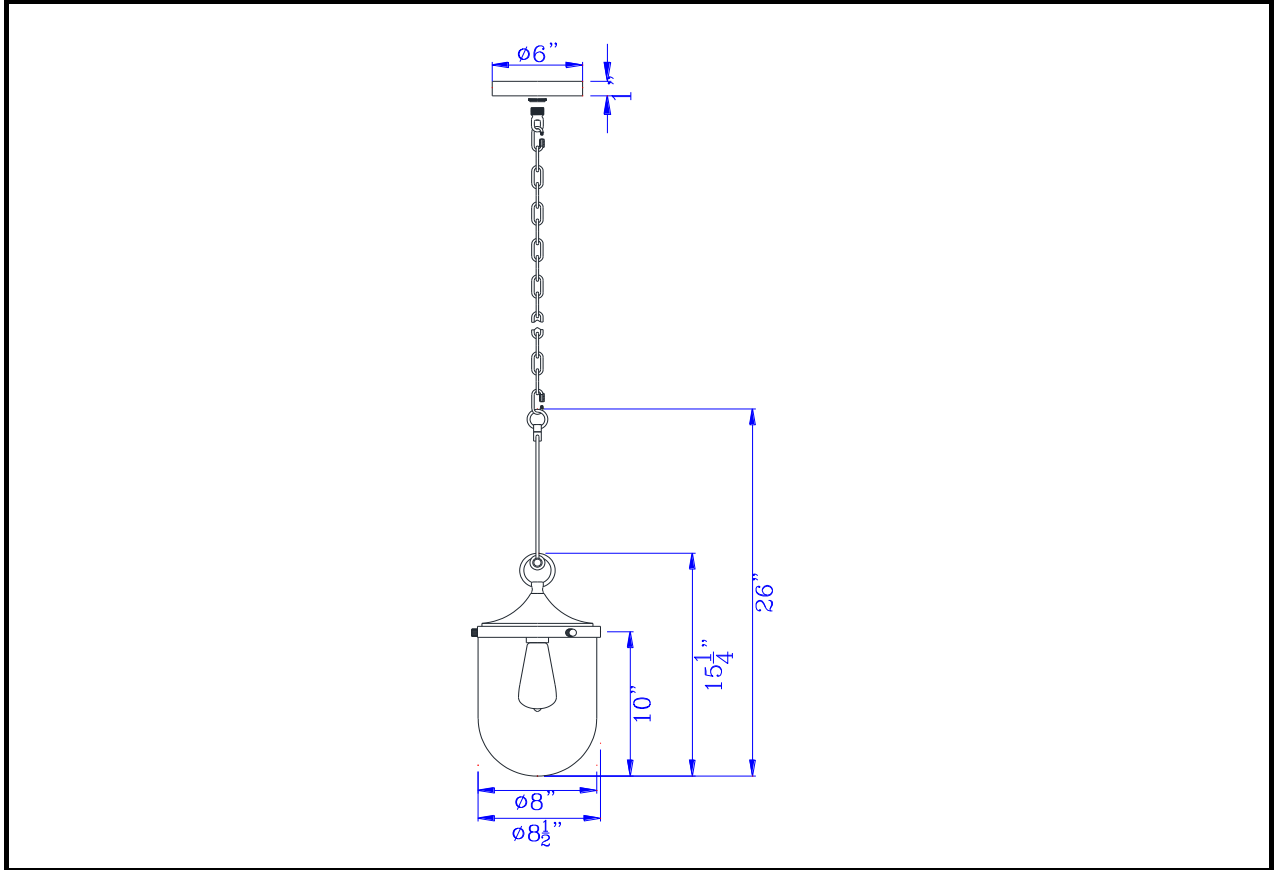

Catalog No.: **FX-3785-1**

Lamp/Wattage: _____

Drawing:

Model No: FX-3785-1
Description: 60W Ithaca bubbled glass pendant fixture
Material: Metal/Glass
Finish : Antique Brass
Height: 23"
Width: 8 1/2"
Reach: 8 1/2"
Wattage : 60W
Socket : Medium Base (E26)
Bulb: Incandescent
Chain Length: 6'
Wire Length: 10'
Wire Color: Gold
Shade No:
Material: Glass
Shade size: Dia 8" H 10"